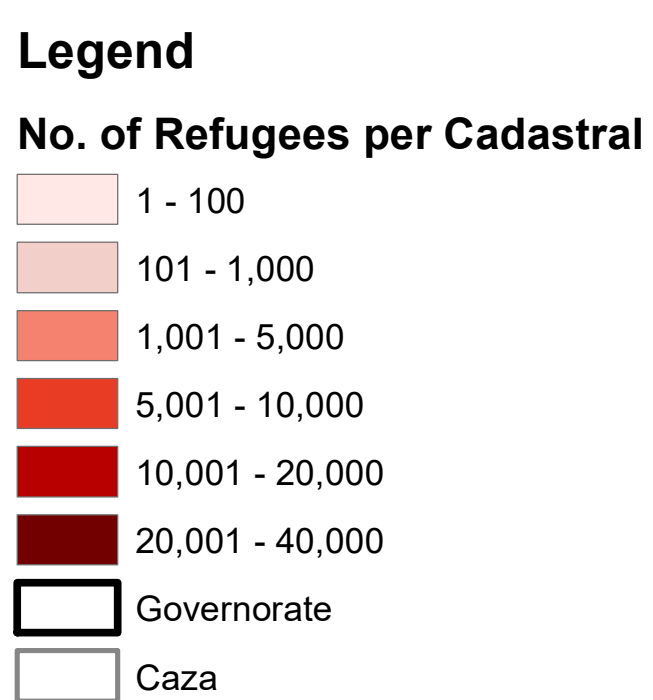

Distribution of the Registered Syrian Refugees by Province

BEIRUT

Total No. of Household Registered 3,804
 Total No. of Individuals Registered 14,854

MOUNT LEBANON

Total No. of Household Registered 44,952
 Total No. of Individuals Registered 191,029