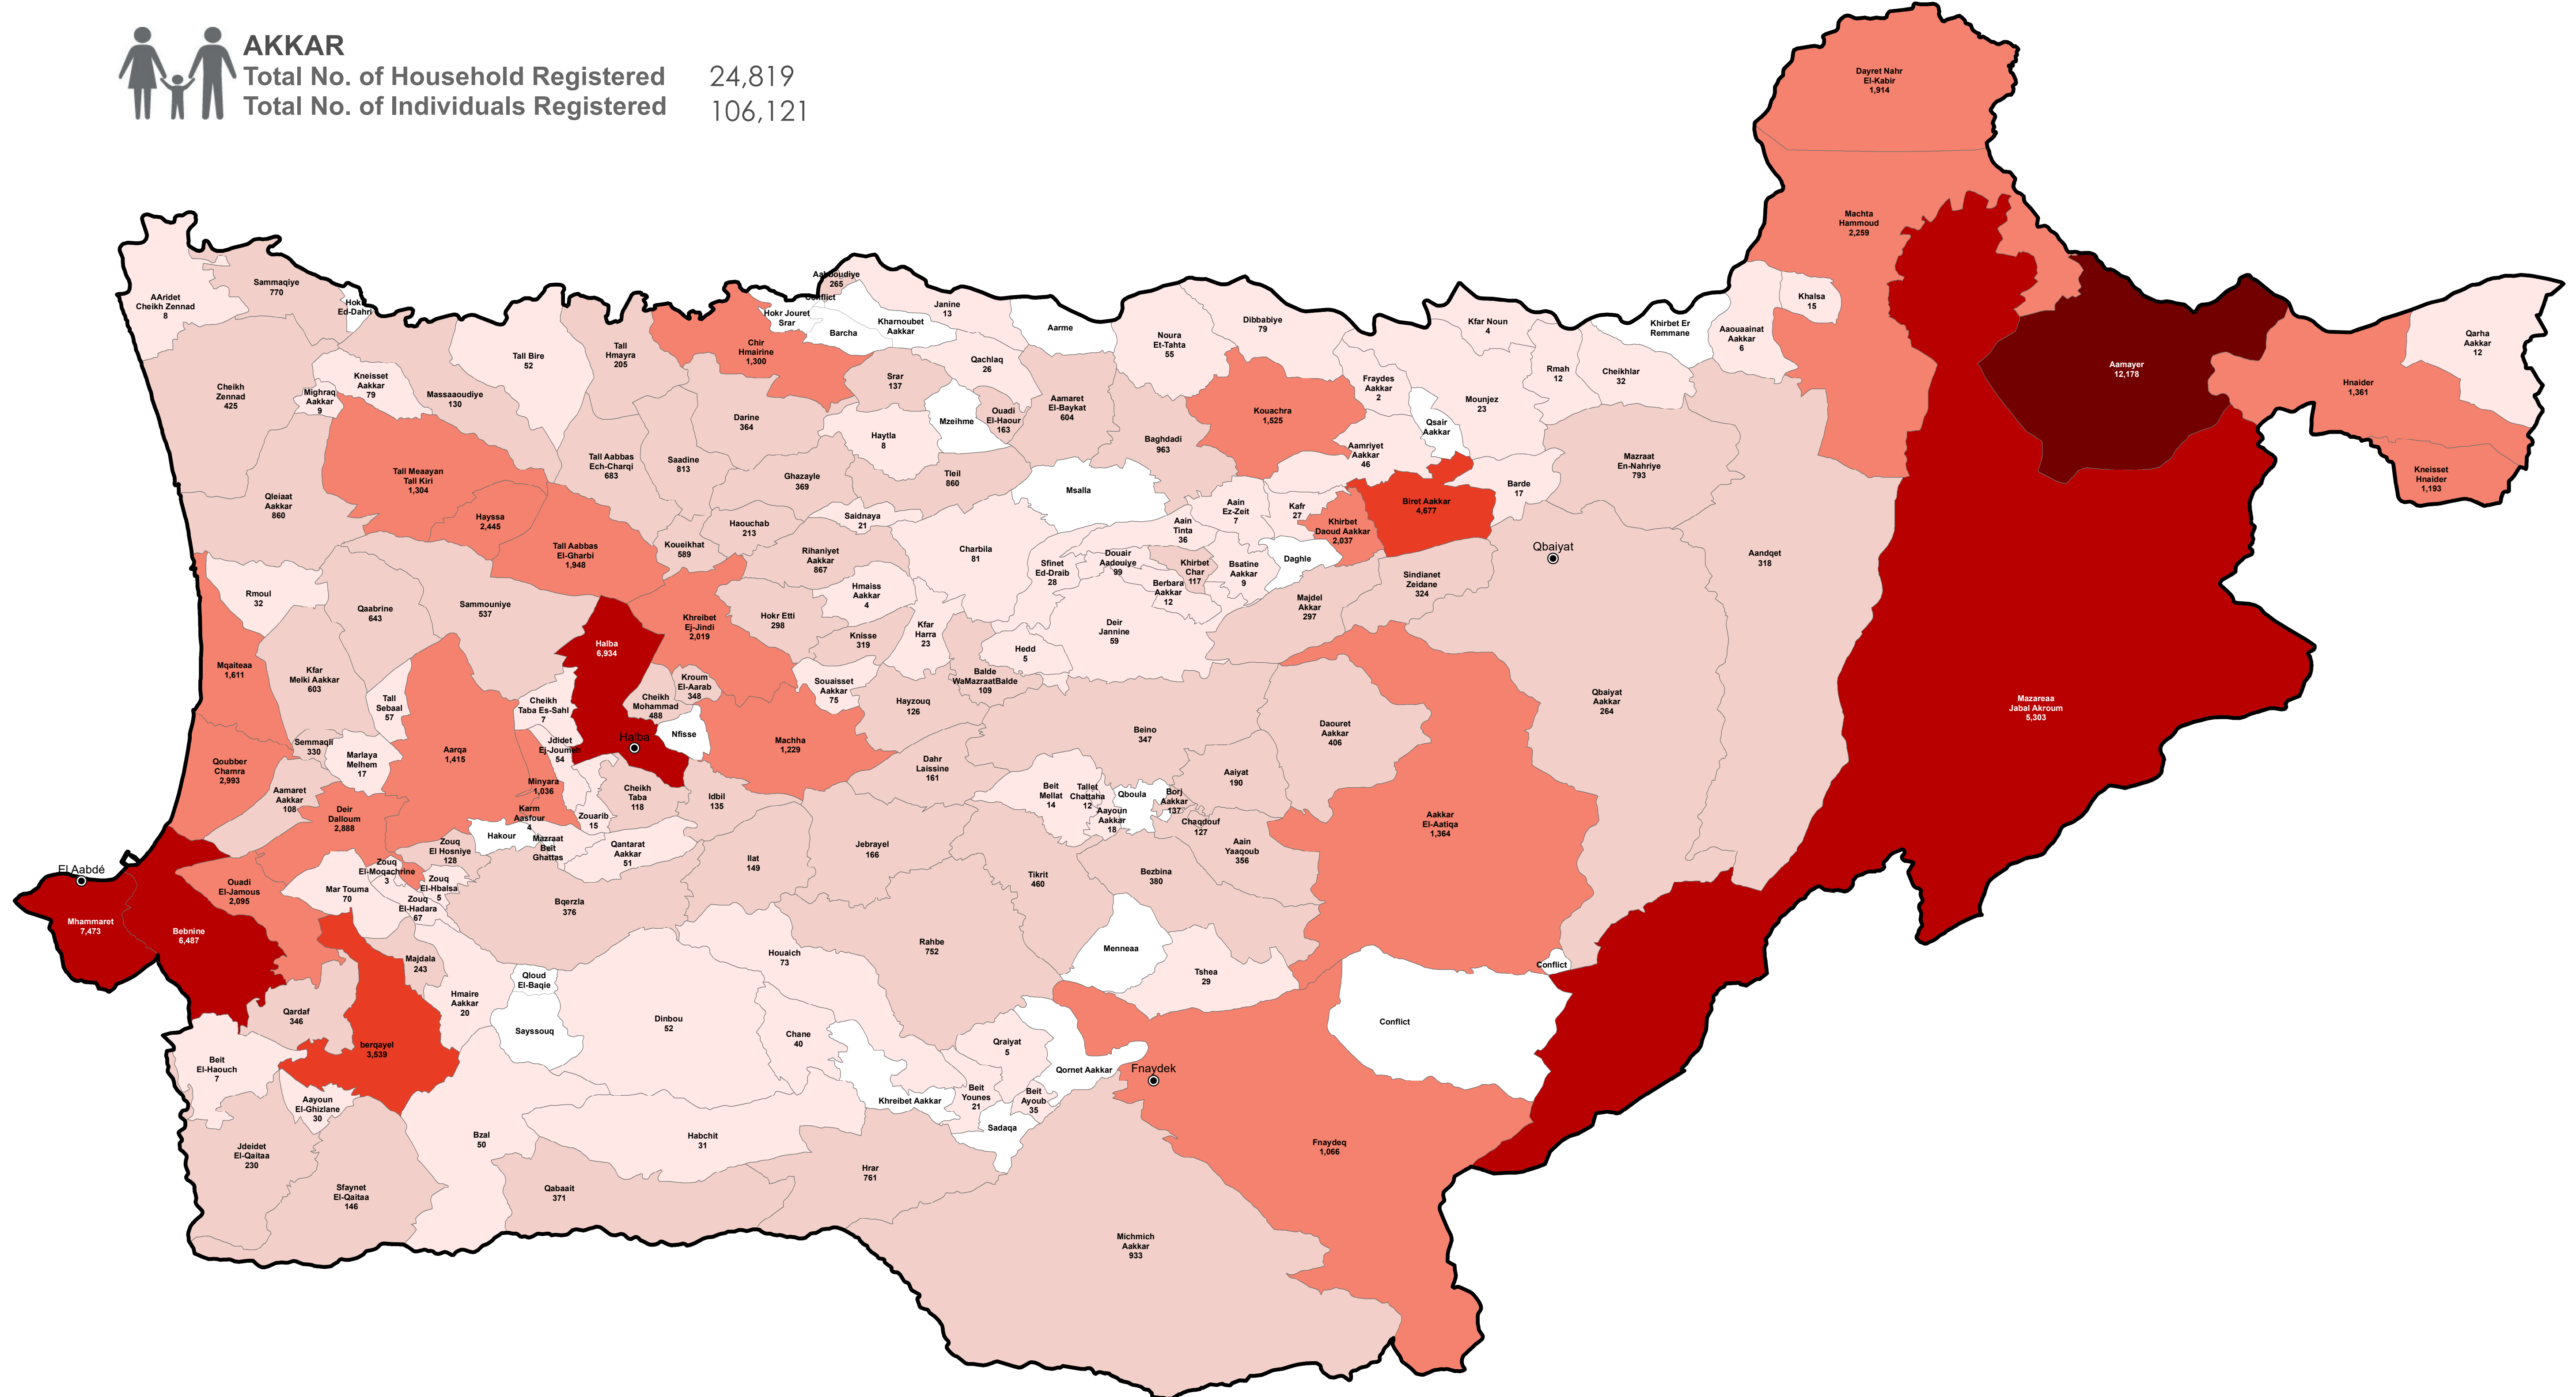

SYRIA REFUGEE RESPONSE

LEBANON, Akkar Governorate

Distribution of the Registered Syrian Refugees at the Cadastral Level

As of 30 September 2020

AKKAR

Total No. of Household Registered 24,819
Total No. of Individuals Registered 106,121

Notes

This map has been produced by the Inter-Agency Information Management Unit of UNHCR based on maps and material provided by the Government of Lebanon for operational purposes. It does not constitute an official United Nations map. The designations employed and the presentation of material on this map do not imply the expression of any opinion whatsoever on the part of the Secretariat of the United Nations concerning the legal status of any country, territory, city or area or of its authorities, or concerning the delimitation of its frontiers or boundaries.

Data Sources:
- Lebanese Border, Caza and Cadastral Boundaries: NPMPLT 2005.
- Geographic Projection WGS 1984

Registered Refugees Figures by UNHCR as of 30 September 2020.
For more information contact Diana El Habr at elhabr@unhcr.org

GIS and Mapping by UNHCR. For Information and updates
contact Jad Ghosn: ghosn@unhcr.org
Maroun Sader: sader@unhcr.org

NPMPLT: National Physical Master Plan for the Lebanese Territory

Legend

Location Diagram