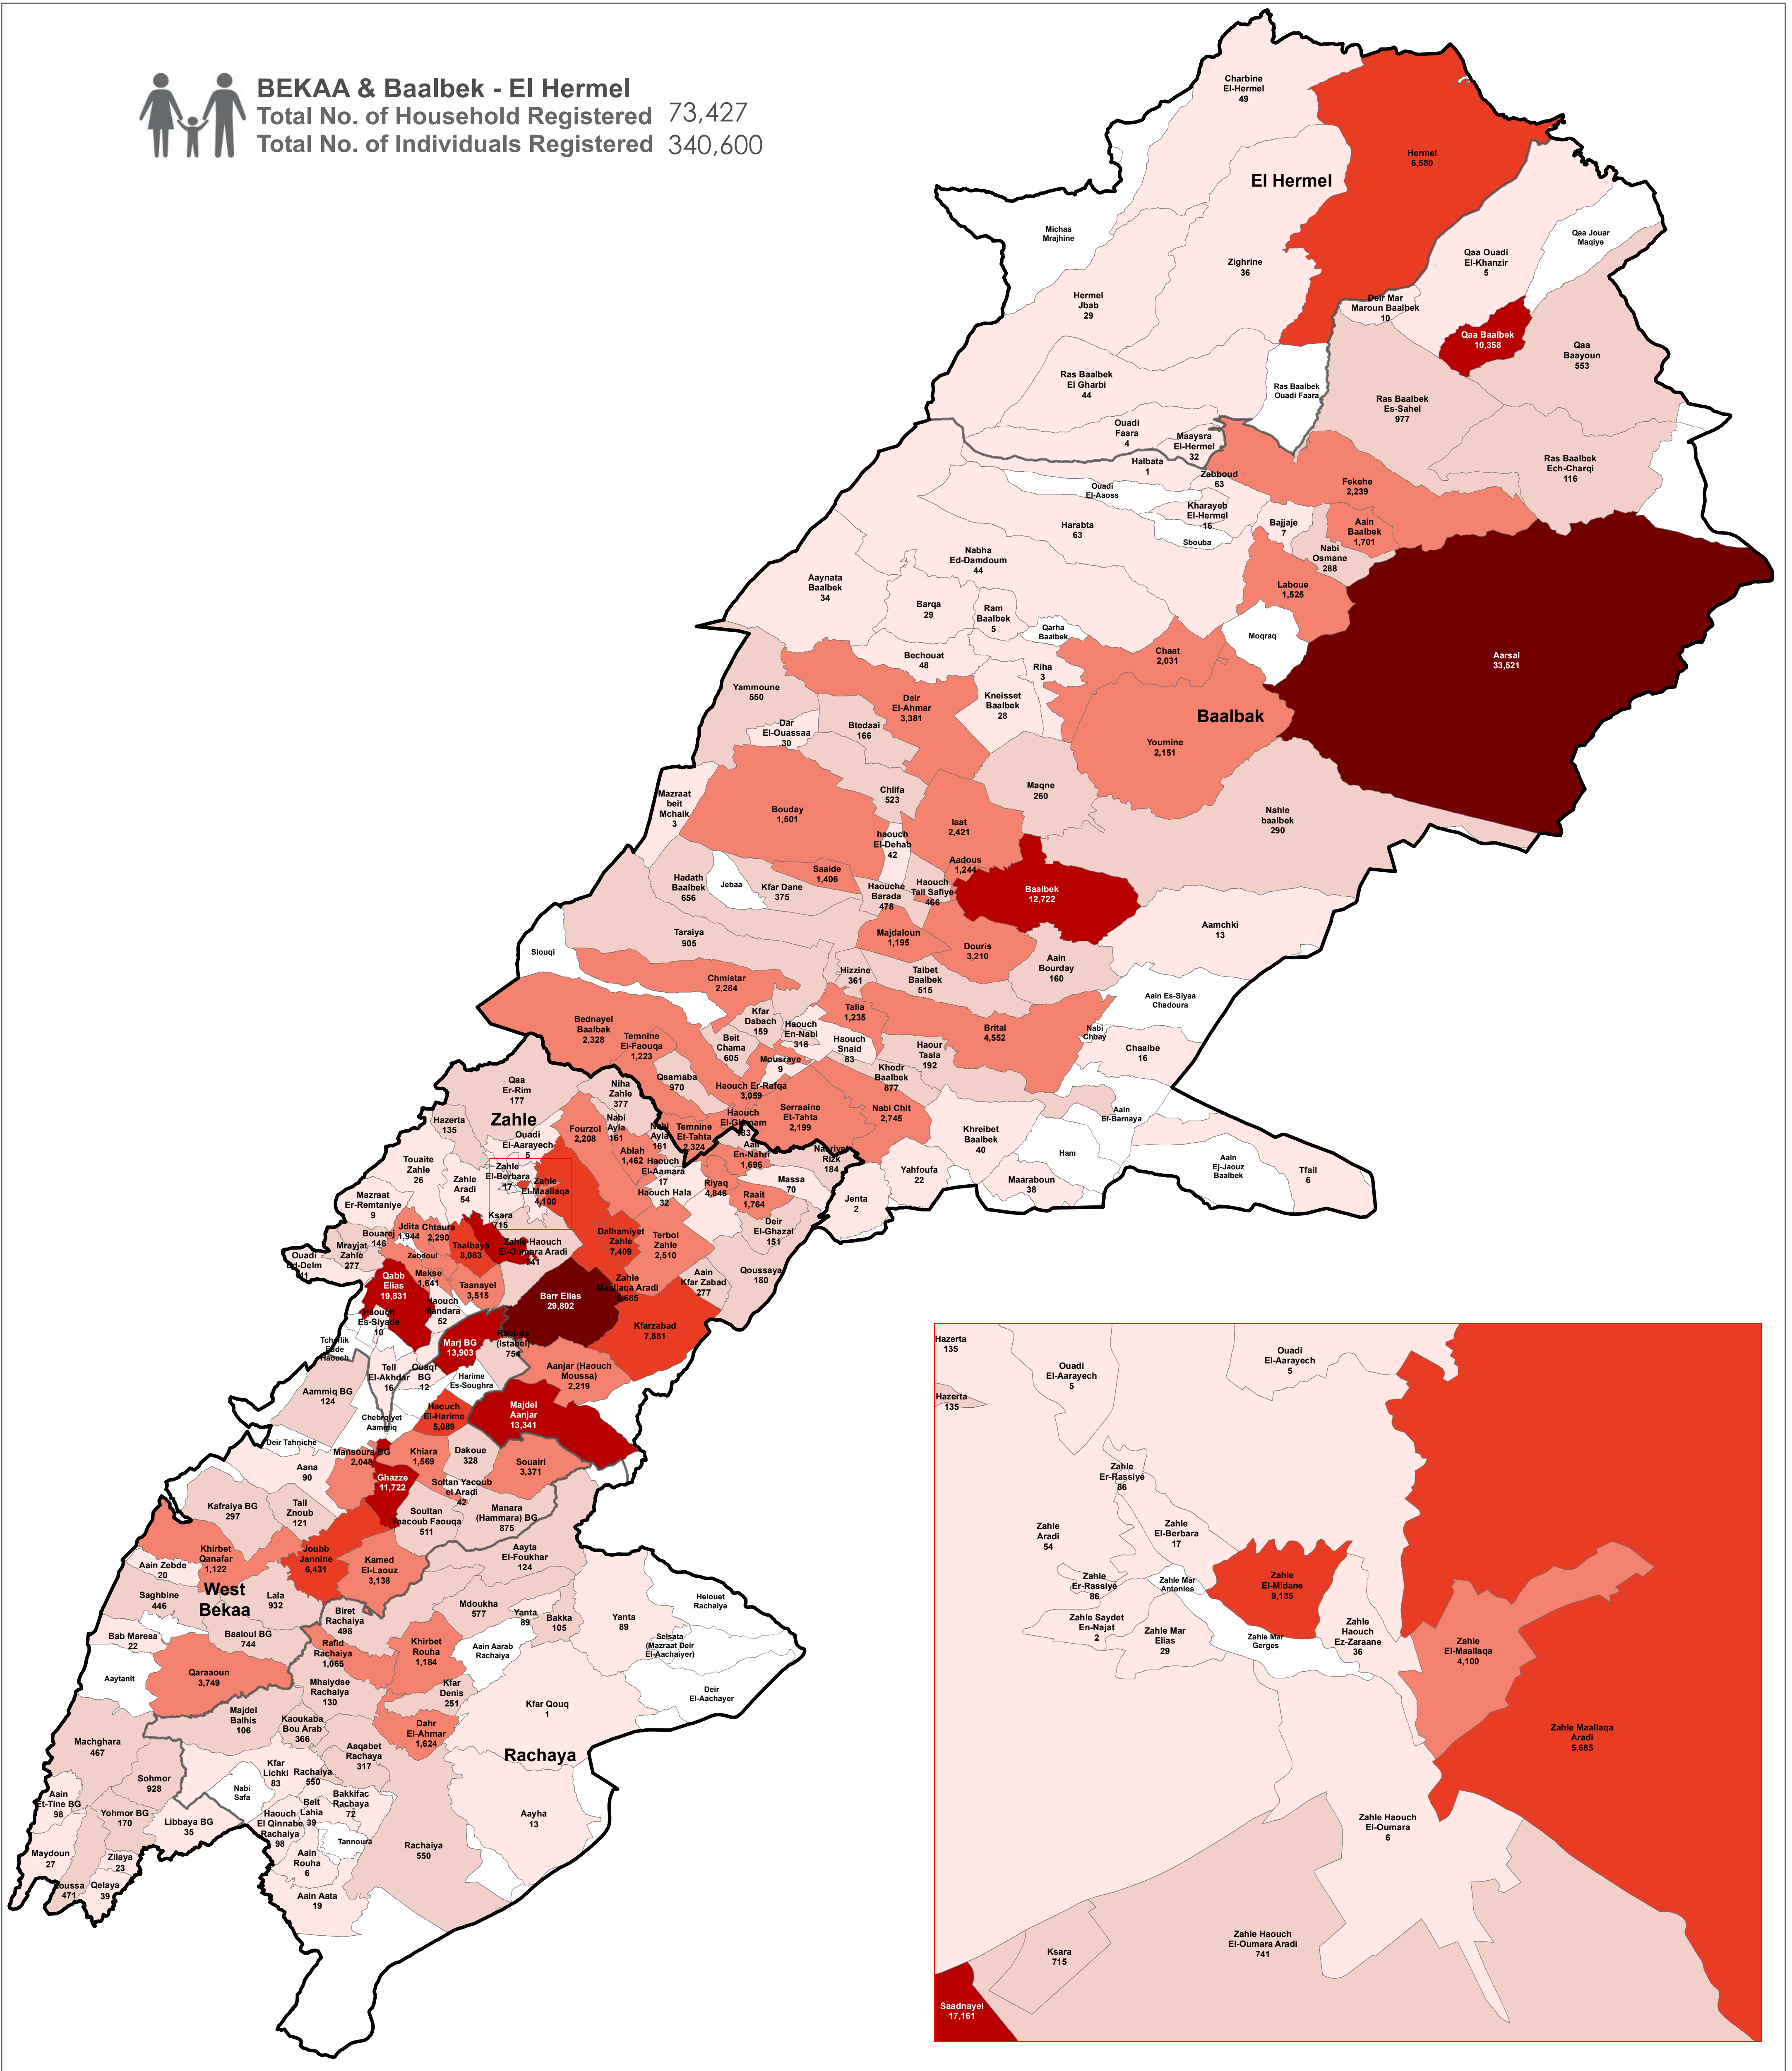

SYRIA REFUGEE RESPONSE

LEBANON, Bekaa & Baalbek-EI Hermel Governorate

Distribution of the Registered Syrian Refugees at the Cadastral Level As of 30 September 2020

BEKAA & Baalbek - El Hermel
 Total No. of Household Registered 73,427
 Total No. of Individuals Registered 340,600

Notes
 This map has been produced by the Inter-Agency Information Management Unit of UNHCR based on maps and material provided by the Government of Lebanon for operational purposes. It does not constitute an official United Nations map. The designations employed and the presentation of material on this map do not imply the expression of any opinion whatsoever on the part of the Secretariat of the United Nations concerning the legal status of any country, territory, city or area or of its authorities, or concerning the delimitation of its frontiers or boundaries.

Data Sources:
 - Lebanese Border, Caza and Cadastral Boundaries: NPMPLT 2005.
 - Geographic Projection WGS 1984

Registered Refugees Figures by UNHCR as of 30 September 2020.
 For more information contact Diana El Habr at elhabr@unhcr.org

GIS and Mapping by UNHCR. For Information and updates contact Jad Ghosn: ghosn@unhcr.org
 Maroun Sader: sader@unhcr.org

NPMPLT: National Physical Master Plan for the Lebanese Territory

Location Diagram