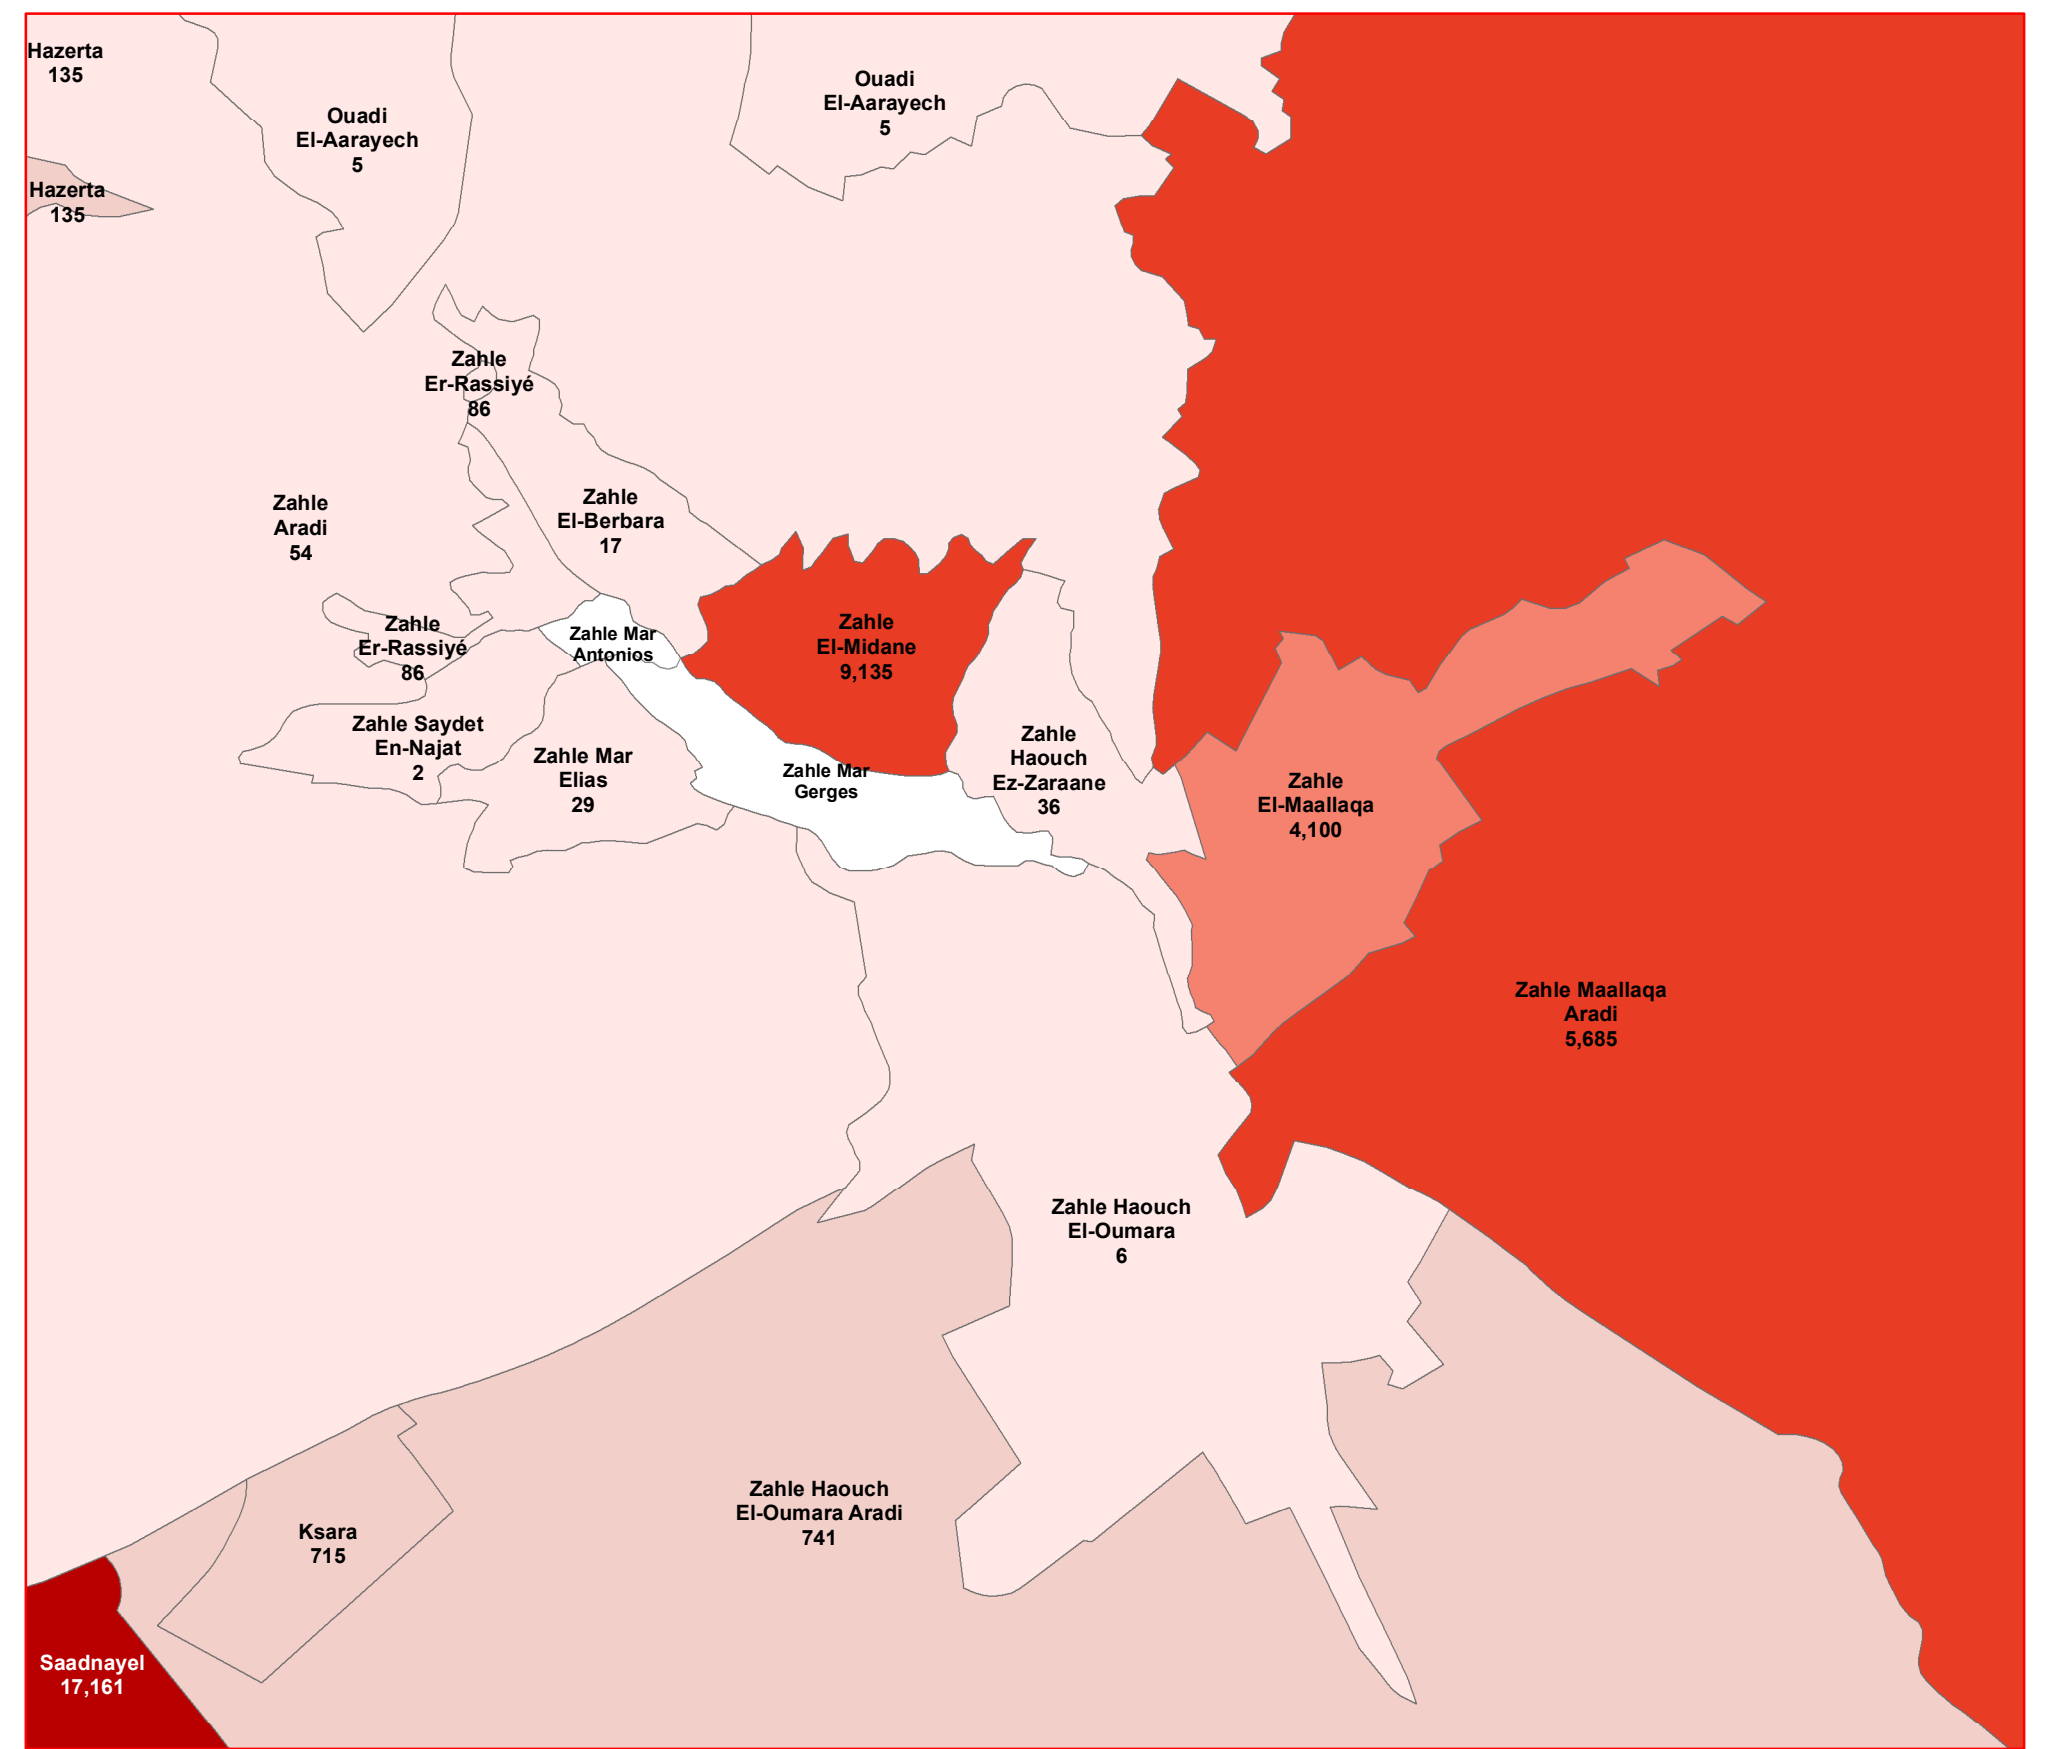

SYRIA REFUGEE RESPONSE

LEBANON, Bekaa & Baalbek-EI Hermel Governorate

Distribution of the Registered Syrian Refugees at the Cadastral Level As of 30 September 2020

BEKAA & Baalbek - El Hermel
 Total No. of Household Registered 73,427
 Total No. of Individuals Registered 340,600

Notes
 This map has been produced by the Inter-Agency Information Management Unit of UNHCR based on maps and material provided by the Government of Lebanon for operational purposes. It does not constitute an official United Nations map. The designations employed and the presentation of material on this map do not imply the expression of any opinion whatsoever on the part of the Secretariat of the United Nations concerning the legal status of any country, territory, city or area or of its authorities, or concerning the delimitation of its frontiers or boundaries.

Data Sources:
 - Lebanese Border, Caza and Cadastral Boundaries: NPMPLT 2005.
 - Geographic Projection WGS 1984

Registered Refugees Figures by UNHCR as of 30 September 2020.
 For more information contact Diana El Habr at elhabr@unhcr.org

GIS and Mapping by UNHCR. For Information and updates contact Jad Ghosn: ghosn@unhcr.org
 Maroun Sader: sader@unhcr.org

NPMPLT: National Physical Master Plan for the Lebanese Territory

Location Diagram