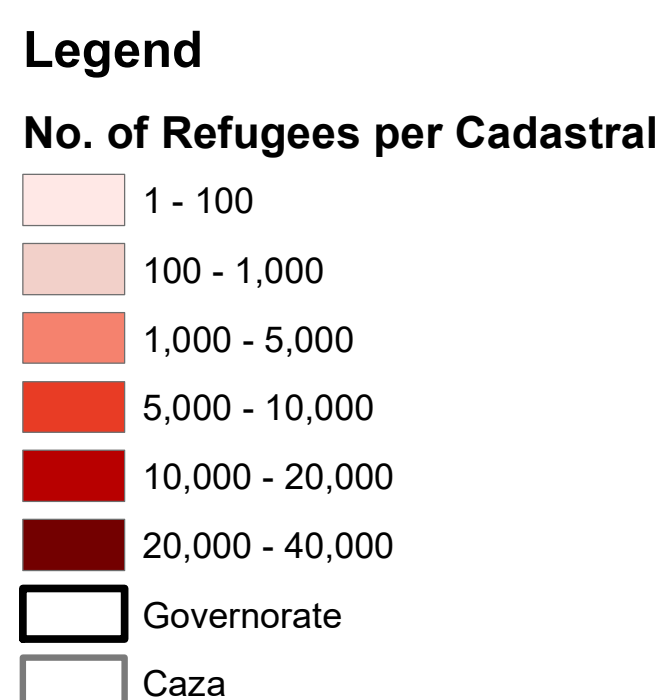

Notes
This map has been produced by the Inter-Agency Information Management Unit of UNHCR based on maps and material provided by the Government of Lebanon for operational purposes. It does not constitute an official United Nations map. The designations employed and the presentation of material on this map do not imply the expression of any opinion whatsoever on the part of the Secretariat of the United Nations concerning the legal status of any country, territory, city or area or of its authorities, or concerning the delimitation of its frontiers or boundaries.

Data Sources:
- Lebanese Border, Caza and Cadastral Boundaries: NPMPLT 2005.
- Geographic Projection WGS 1984

Registered Refugees Figures by UNHCR as of 30 September 2020.
For more information contact Diana El Habr at elhabr@unhcr.org

GIS and Mapping by UNHCR. For Information and updates contact Jad Ghosn: ghosn@unhcr.org
Maroun Sader: sader@unhcr.org

NPMPLT: National Physical Master Plan for the Lebanese Territory