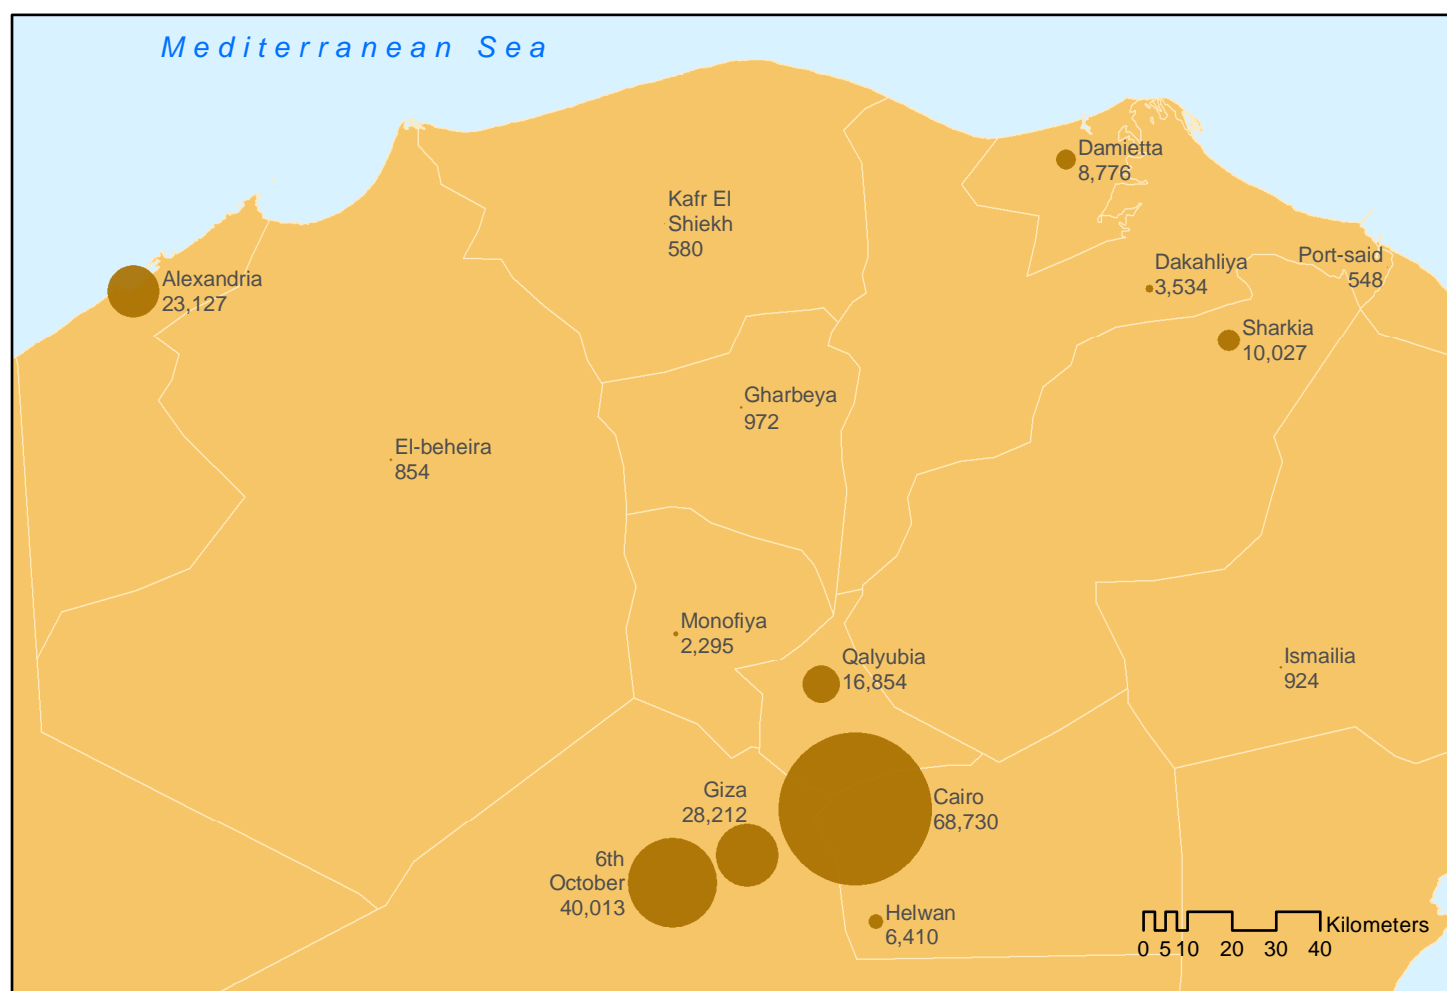

UNHCR Egypt Monthly Statistical Report

as of 31 October 2017

Total Population **215,911**

Asylum Seekers* **175,808**

Refugees **40,103**

Syrians 126,027 **Other Nationalities 89,884**

BREAKDOWN BY COUNTRY OF ORIGIN

TOTAL ASYLUM SEEKERS REFUGEES

SYRIA 126,027
119,908 6,119

ERITREA 11,662
9,327 2,335

SUDAN 35,302
18,589 16,713

SOUTH SUDAN 9,442
4,778 4,664

ETHIOPIA 14,277
11,851 2,426

OTHERS (60 Countries) 19,201
11,355 7,846

TOTAL IN 2017

ARRIVAL 27,742
SYRIANS 14,753
OTHER NATIONALITIES 12,989

REGISTERED 44,879
SYRIANS 21,832
OTHER NATIONALITIES 23,047

* All Syrians who have approached UNHCR Egypt after 2011 are registered as asylum seekers and do not undergo refugee status determination but are considered as Refugees

The boundaries and names show and the designations used on this map do not imply official endorsement or acceptance by the United Nations

Publishing Date: 5 November 2017 Sources: UNHCR proGres database Author: UNHCR EGYPT, ODM Feedback: arecaodm@unhcr.org