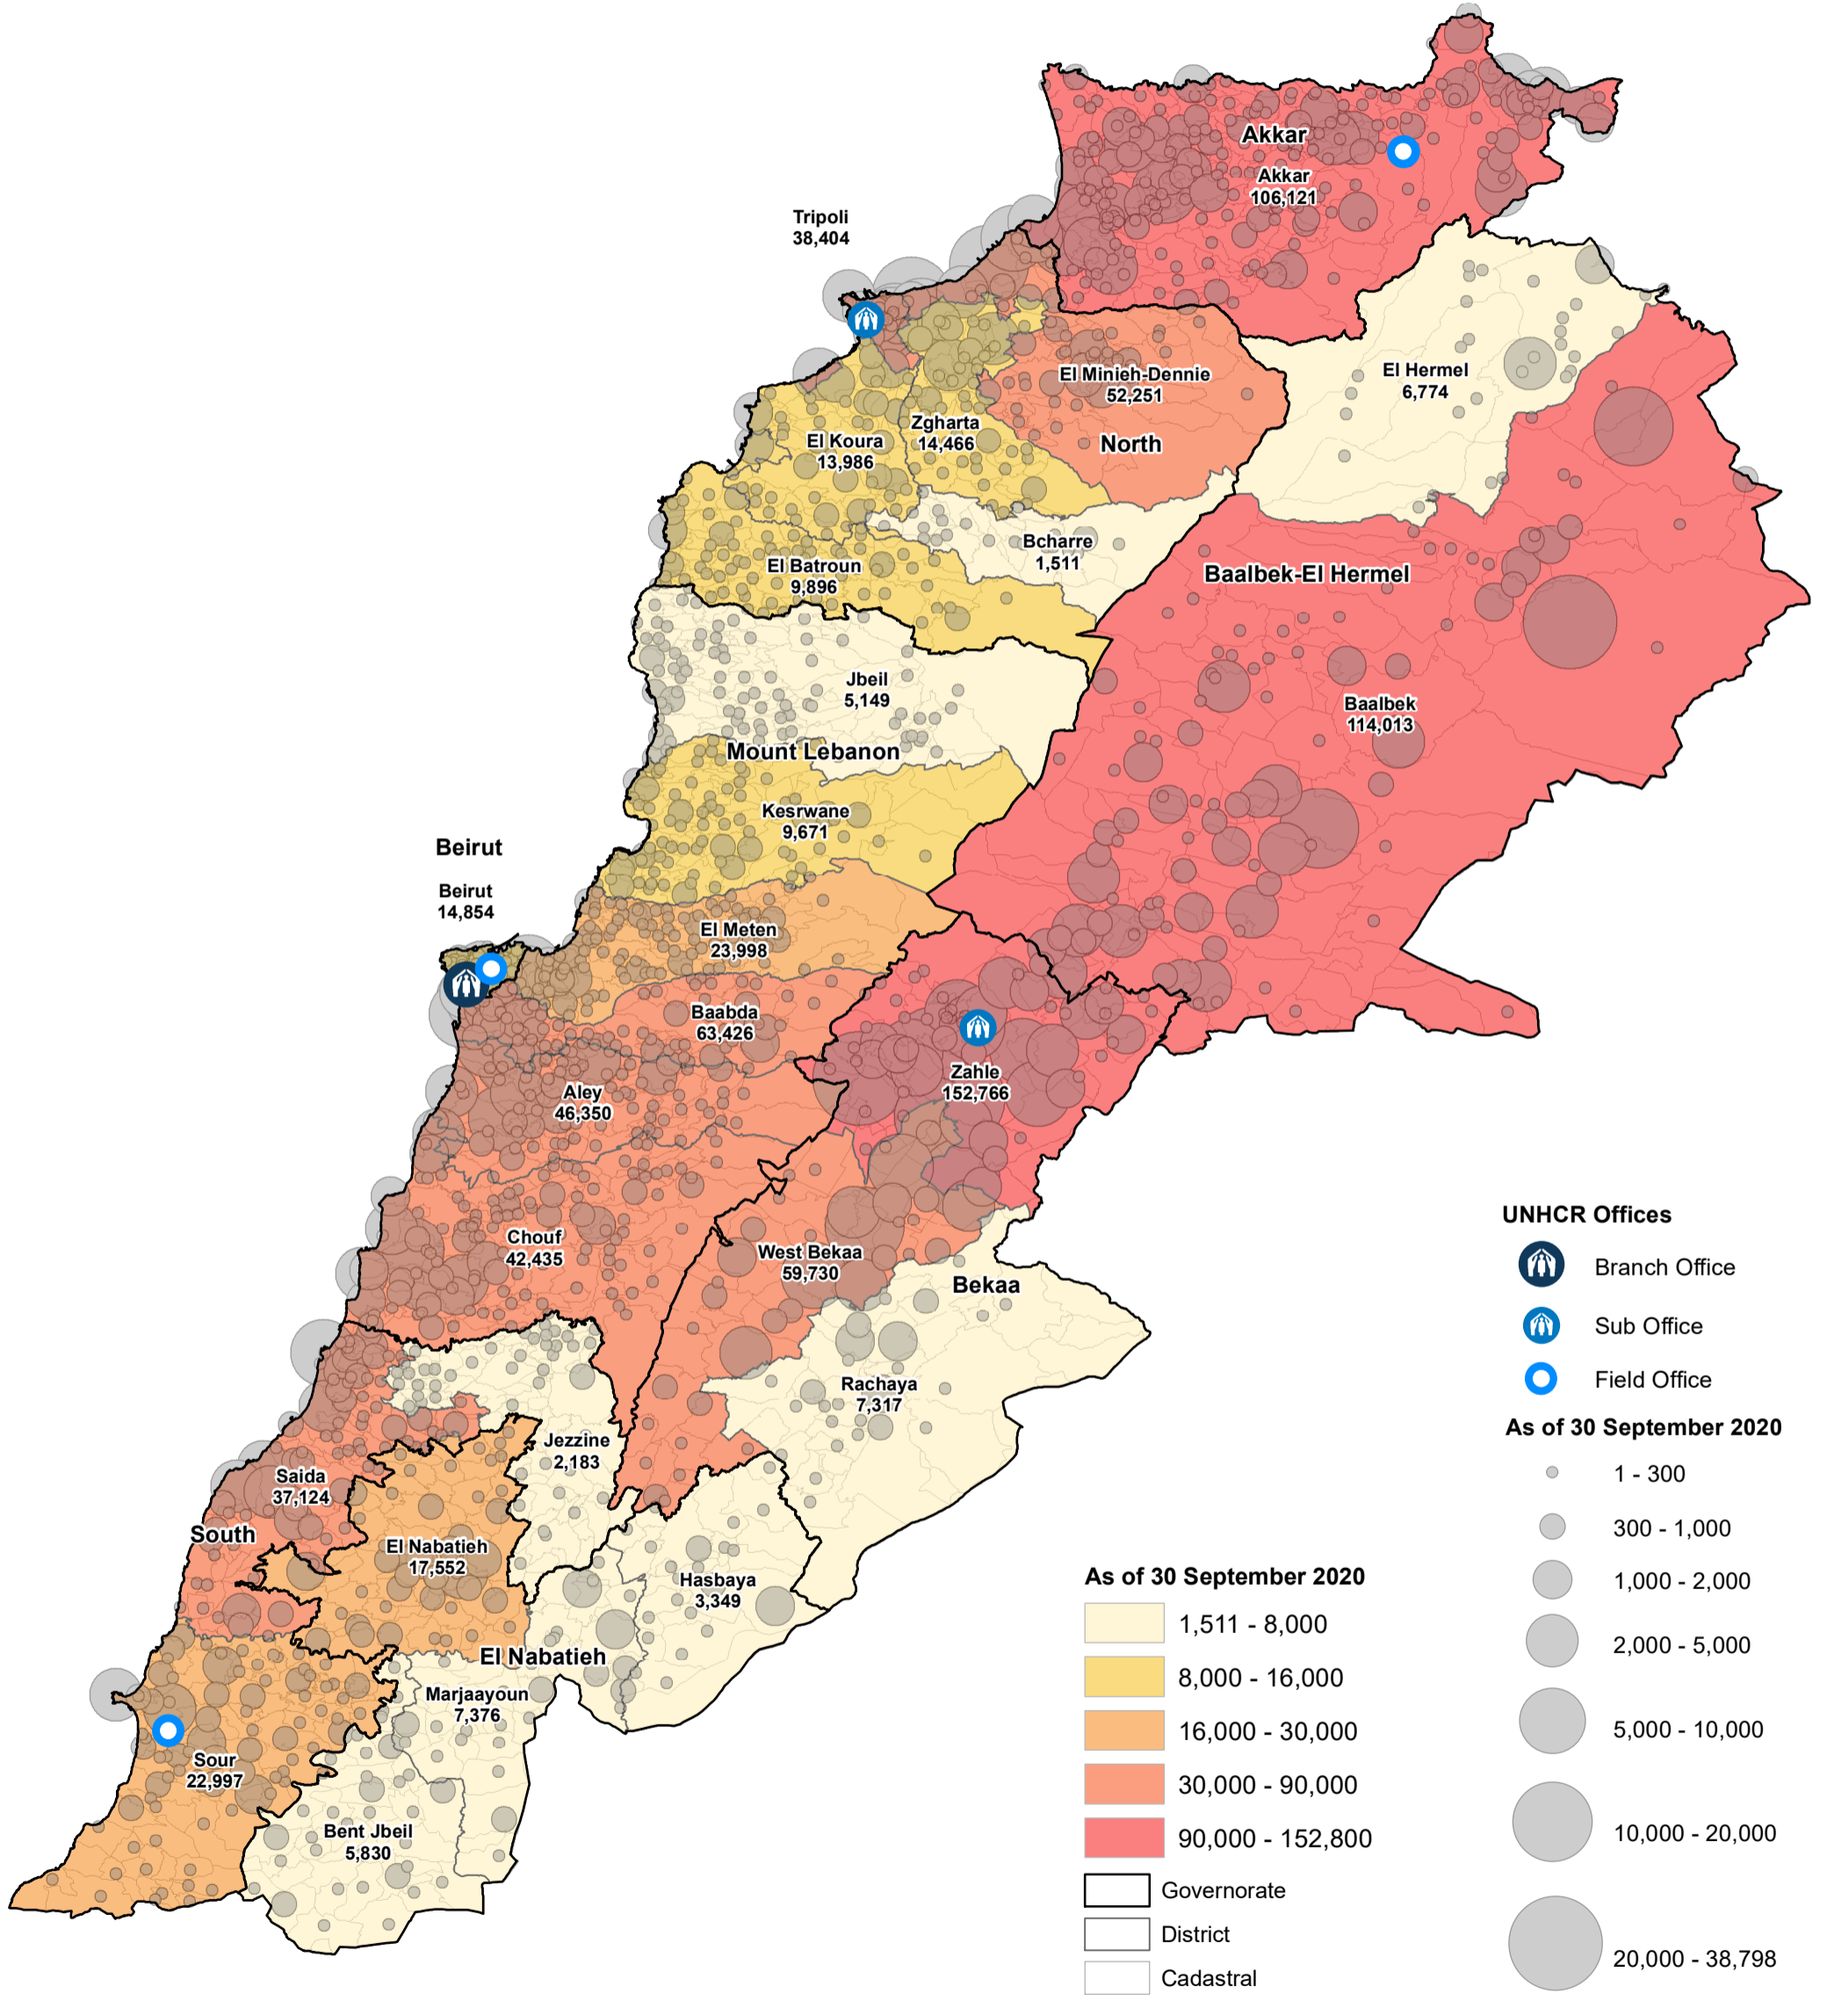

SYRIA REFUGEE RESPONSE

LEBANON Syrian Refugees Registered

30 September 2020

Total No. of Refugees **879,529**

UNHCR Offices

-  Branch Office
-  Sub Office
-  Field Office

As of 30 September 2020

-  1 - 300
-  300 - 1,000
-  1,000 - 2,000
-  2,000 - 5,000
-  5,000 - 10,000
-  10,000 - 20,000
-  20,000 - 38,798

As of 30 September 2020

-  1,511 - 8,000
-  8,000 - 16,000
-  16,000 - 30,000
-  30,000 - 90,000
-  90,000 - 152,800

 Governorate
 District
 Cadastral

This map has been produced by the Inter-Agency Information Management Unit of UNHCR based on maps and material provided by the Government of Lebanon for operational purposes. It does not constitute an official United Nations map. The designations employed and the presentation of material on this map do not imply the expression of any opinion whatsoever on the part of the Secretariat of the United Nations concerning the legal status of any country, territory, city or area or of its authorities, or concerning the delimitation of its frontiers or boundaries.

Data Sources:
- Refugee population and location data by UNHCR as of 30 September 2020. For more information on refugee data, contact Diana El Habr at elhabr@unhcr.org

GIS and Mapping by UNHCR Lebanon. For further information on map, contact Jad Ghosn at ghosn@unhcr.org or Maroun Sader at sader@unhcr.org