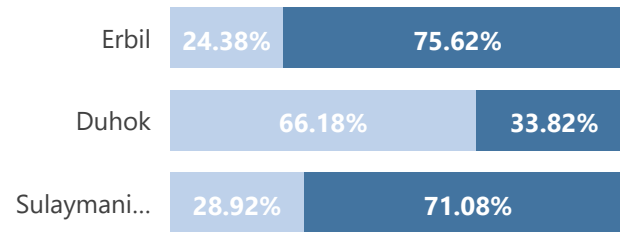

Camp and Urban Population

Population Trend

Governorate	Individuals	Household	% of Total
Erbil	123,171	38,853	50.72%
Erbil Urban	93,131	31,941	38.35%
Darashakran Camp	11,693	2,581	4.82%
Qushtappa Camp	8,293	1,990	3.42%
Kawergosk Camp	7,759	1,855	3.20%
Basirma Camp	2,295	486	0.95%
Duhok	85,392	22,754	35.16%
Domiz Camp	30,718	7,450	12.65%
Duhok Urban	28,878	9,006	11.89%
Domiz Camp 2	10,656	2,520	4.39%
Gawilan Camp	9,511	2,268	3.92%
Bardarash Camp	4,565	1,241	1.88%
Akre Settlement	1,064	269	0.44%
Sulaymaniyah	31,177	9,925	12.84%
Sulaymaniyah Urban	22,166	7,764	9.13%
Arbat Camp	9,011	2,161	3.71%
Other	3,271	1,371	1.28%
Other Urban Locations	3,271	1,371	1.28%
Total	243,011	72,903	100.00%