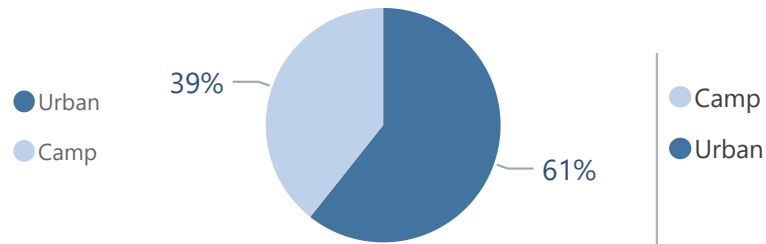

Camp and Urban Population

Population Trend

Governorate	Individuals	Household	% of Total
Erbil	123,171	38,853	50.72%
Erbil Urban	93,131	31,941	38.35%
Darashakran Camp	11,693	2,581	4.82%
Qushtappa Camp	8,293	1,990	3.42%
Kawergosk Camp	7,759	1,855	3.20%
Basirma Camp	2,295	486	0.95%
Duhok	85,392	22,754	35.16%
Domiz Camp	30,718	7,450	12.65%
Duhok Urban	28,878	9,006	11.89%
Domiz Camp 2	10,656	2,520	4.39%
Gawilan Camp	9,511	2,268	3.92%
Bardarash Camp	4,565	1,241	1.88%
Akre Settlement	1,064	269	0.44%
Sulaymaniyah	31,177	9,925	12.84%
Sulaymaniyah Urban	22,166	7,764	9.13%
Arbat Camp	9,011	2,161	3.71%
Other	3,271	1,371	1.28%
Other Urban Locations	3,271	1,371	1.28%
Total	243,011	72,903	100.00%