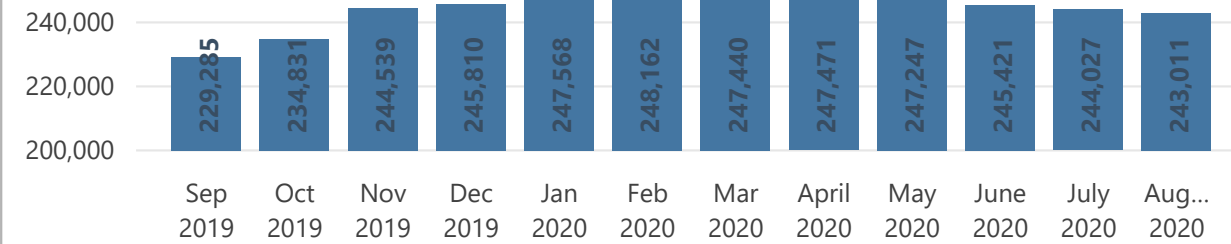

Camp and Urban Population

Population Trend

Governorate	Individuals	Household	% of Total
Erbil	123,171	38,853	50.72%
Erbil Urban	93,131	31,941	38.35%
Darashakran Camp	11,693	2,581	4.82%
Qushtappa Camp	8,293	1,990	3.42%
Kawergosk Camp	7,759	1,855	3.20%
Basirma Camp	2,295	486	0.95%
Duhok	85,392	22,754	35.16%
Domiz Camp	30,718	7,450	12.65%
Duhok Urban	28,878	9,006	11.89%
Domiz Camp 2	10,656	2,520	4.39%
Gawilan Camp	9,511	2,268	3.92%
Bardarash Camp	4,565	1,241	1.88%
Akre Settlement	1,064	269	0.44%
Sulaymaniyah	31,177	9,925	12.84%
Sulaymaniyah Urban	22,166	7,764	9.13%
Arbat Camp	9,011	2,161	3.71%
Other	3,271	1,371	1.28%
Other Urban Locations	3,271	1,371	1.28%
Total	243,011	72,903	100.00%