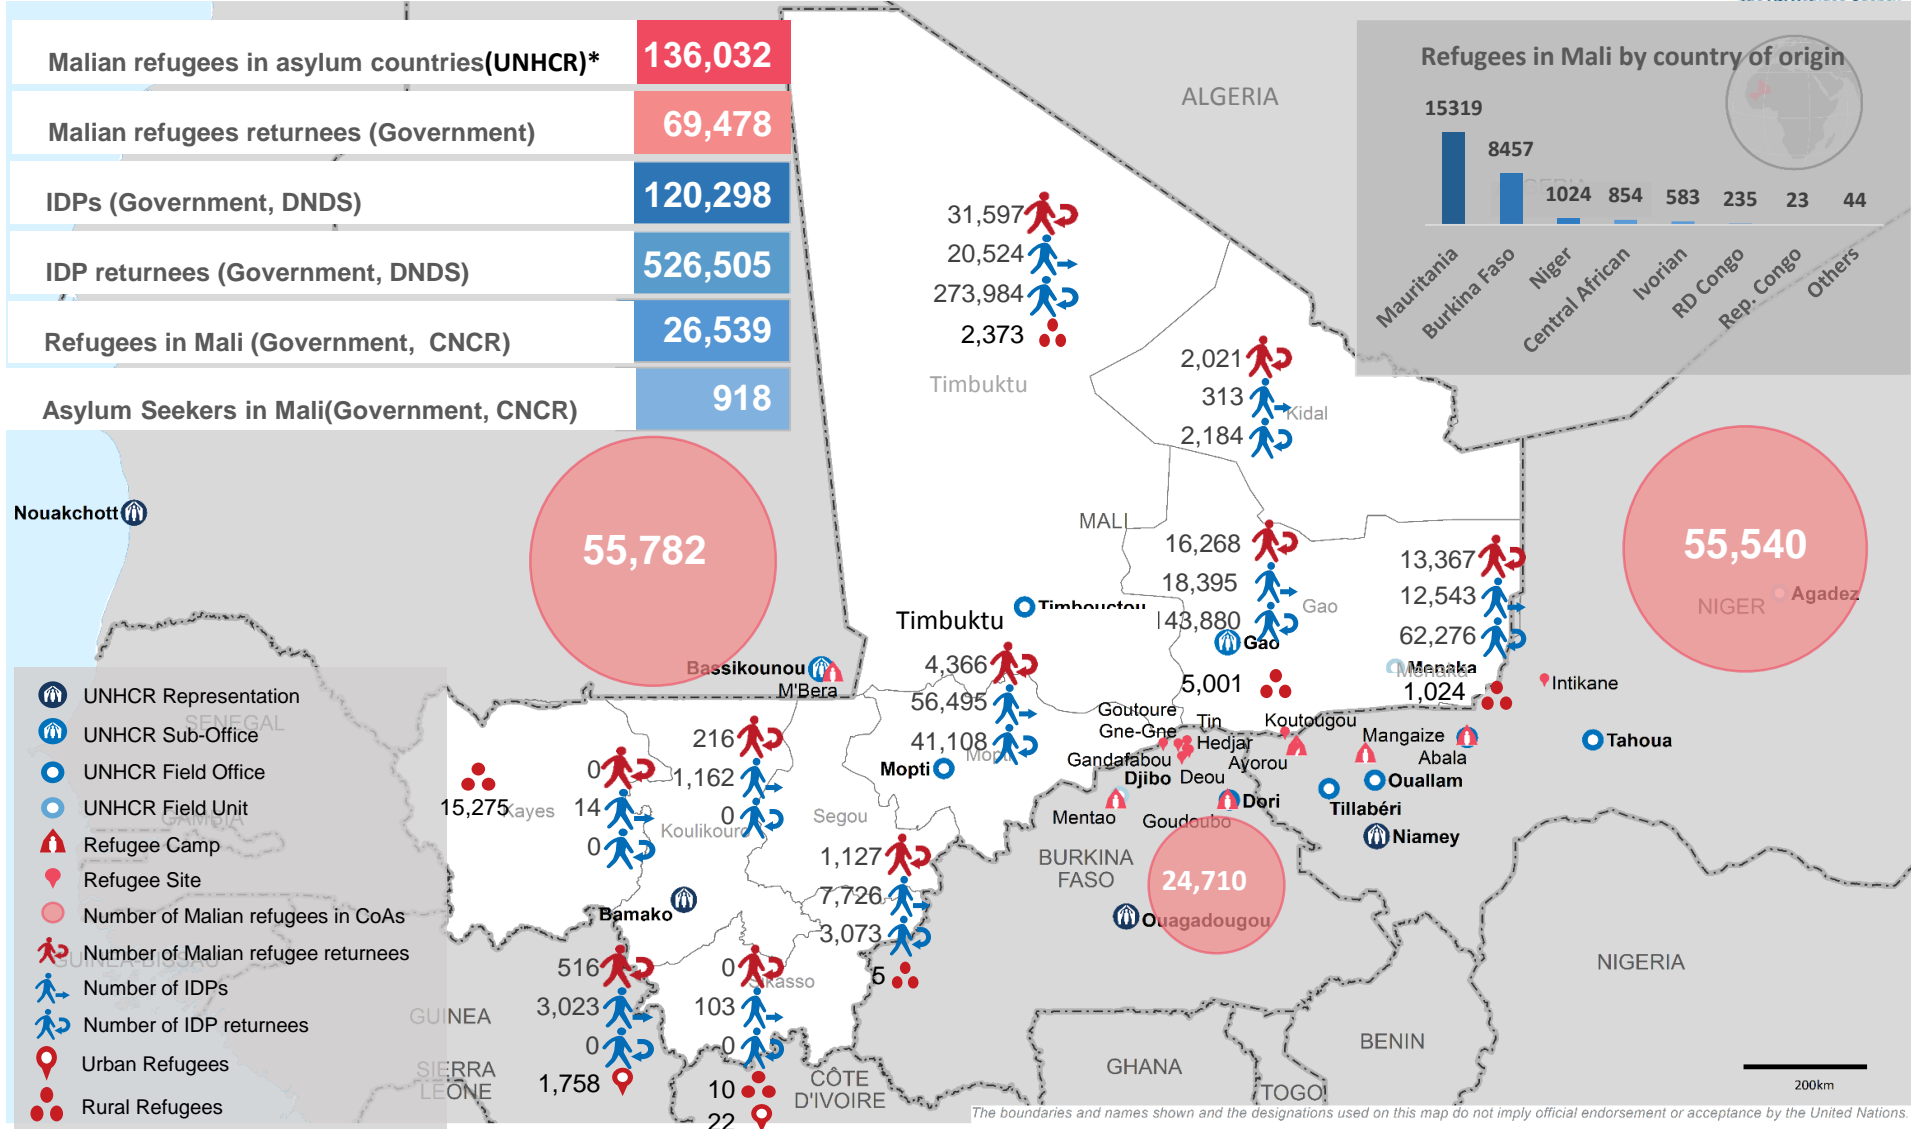

MALI SITUATION

Refugees, Internally Displaced Persons and Returnees

as of 31 December 2018

Sources: Government of Mali : Malian Refugee Returnees and IDPs, DNDS, Refugees in Mali - CNCR, Malianrefugees -UNHCR.
 For more information: rudacogo@unhcr.org | sanogos@unhcr.org

Boundary for Menaka Region is unavailable.