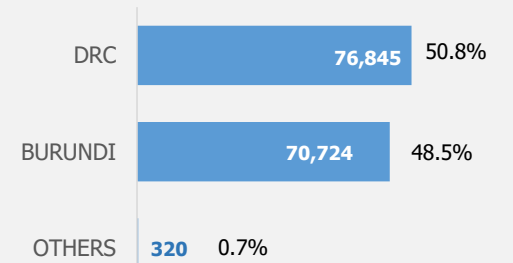

Population Figures

Total Population	147,889
Refugees	142,933
Asylum Seekers	284
Others	4,672

CoO Breakdown (Ref)

Age Breakdown

Monthly Registration Trends