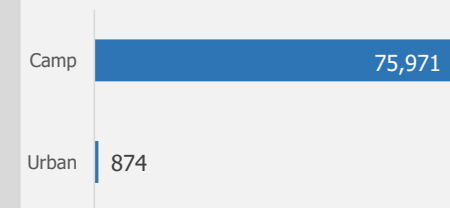

Population Figures

Congolese Population	76,845
Households	15,514
Refugees	73,827
Asylum Seekers	188
Others	2,830

Age Breakdown

Urban Vs Camp (Ref)

Province of origin (Ref)

The boundaries and names shown and the designations used on this map do not imply official endorsement or acceptance by the United Nations