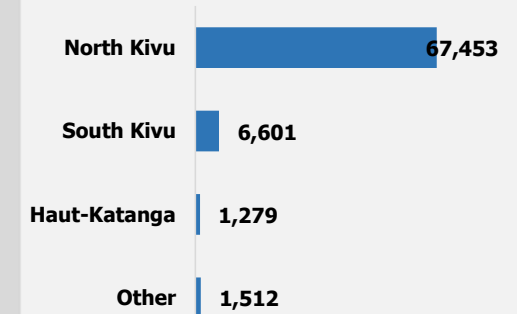

Population Figures

Congolese Population	76,845
Households	15,514
Refugees	73,827
Asylum Seekers	188
Others	2,830

Age Breakdown

Urban Vs Camp (Ref)

Province of origin (Ref)

The boundaries and names shown and the designations used on this map do not imply official endorsement or acceptance by the United Nations