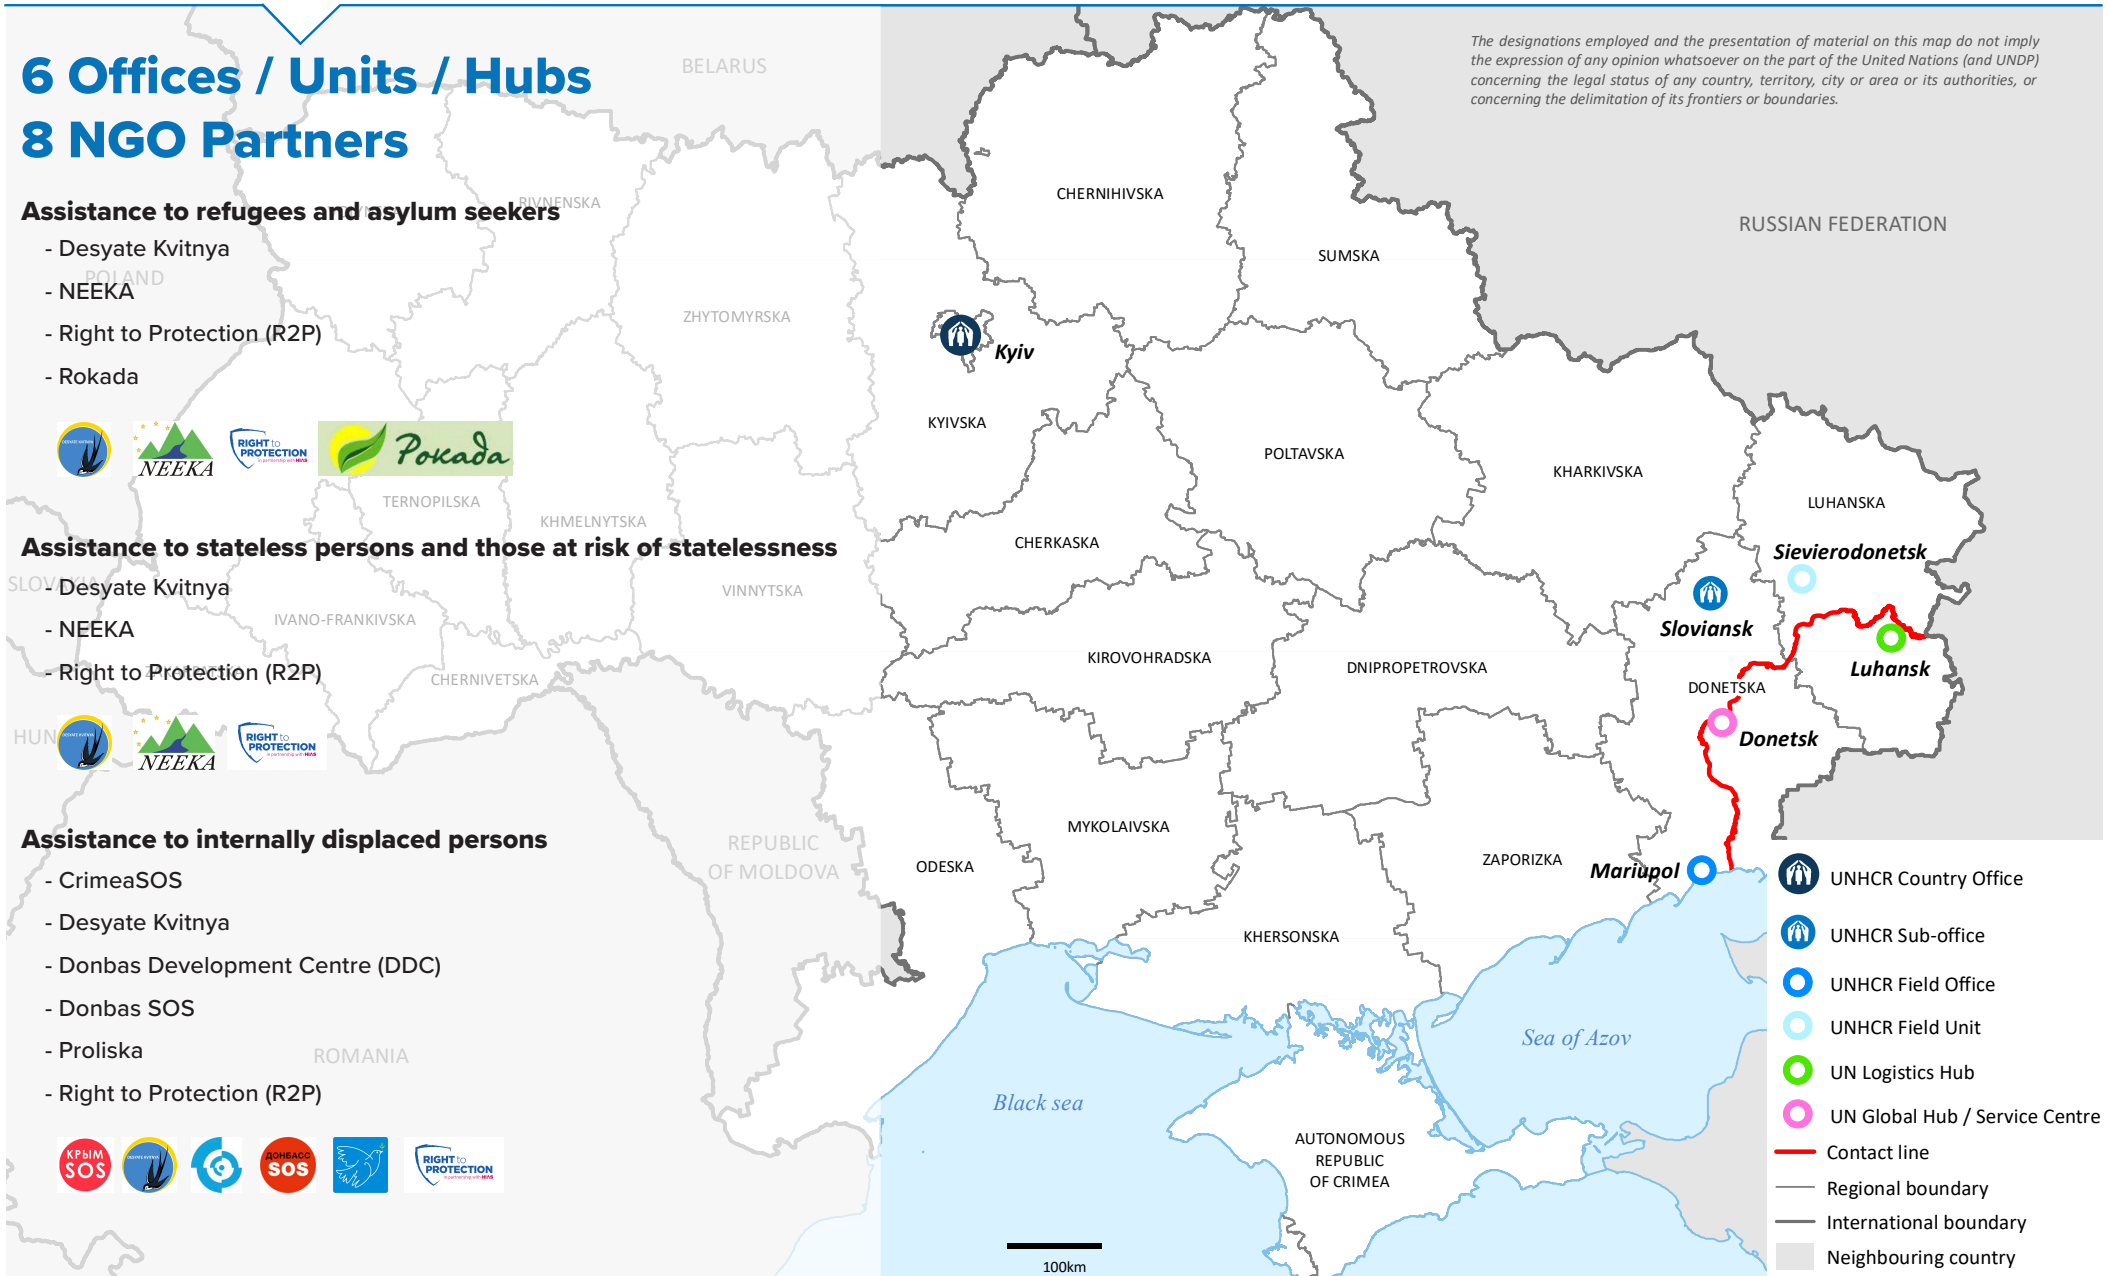

### Assistance to refugees and asylum seekers

- Desyate Kvitnya
- NEEKA
- Right to Protection (R2P)
- Rokada

### Assistance to stateless persons and those at risk of statelessness

- Desyate Kvitnya
- NEEKA
- Right to Protection (R2P)

### Assistance to internally displaced persons

- CrimeaSOS
- Desyate Kvitnya
- Donbas Development Centre (DDC)
- Donbas SOS
- Proliska
- Right to Protection (R2P)

The designations employed and the presentation of material on this map do not imply the expression of any opinion whatsoever on the part of the United Nations (and UNDP) concerning the legal status of any country, territory, city or area or its authorities, or concerning the delimitation of its frontiers or boundaries.

- UNHCR Country Office
- UNHCR Sub-office
- UNHCR Field Office
- UNHCR Field Unit
- UN Logistics Hub
- UN Global Hub / Service Centre
- Contact line
- Regional boundary
- International boundary
- Neighbouring country