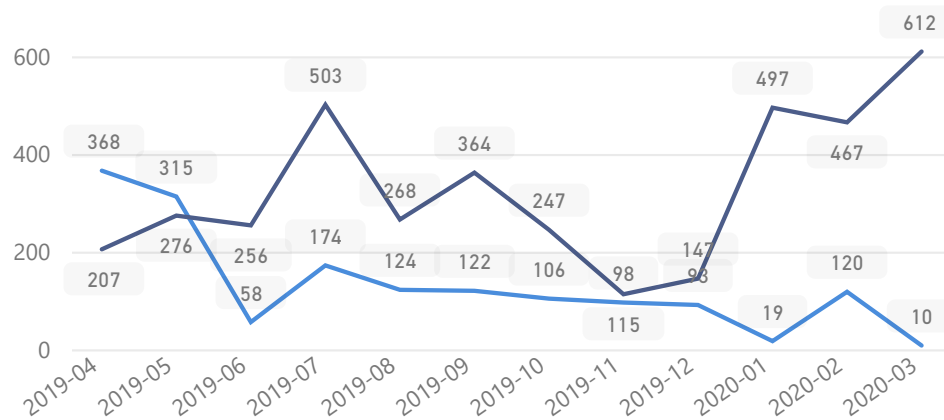

Uganda - Refugee Statistics June 2020 - Kiryandongo

Total Population

67,712

Total Refugees

67,680

Total Households

10,379

Total Asylum-Seekers

2%

1,404

Youth 15-24

29%

19,690

Zones

Level3	HHs	Individuals
Ranch 1	5,412	34,440
Ranch 37	4,851	31,876
Zone Vii	31	34
Zone 7	10	14
Zone 5B	9	11
Zone Vi	2	10
Zone 6	4	9
	2	8
Zone 1	5	7
Zone 3	2	7
Zone Ii	6	7
Rubaga Division	4	5
Zone 5A	5	5
Zone I	3	5
Zone Iv	5	5
Zone 2	3	4
Zone 4	4	4
Zone 5	1	1
Zone V	1	1

Age & Gender Breakdown

Country of Origin	Total
South Sudan	67,055
Sudan	219
Democratic Republic of the Congo	213
Kenya	150
Burundi	36
Rwanda	27
Somalia	7

New Registration by Month

● New Registration ● Birth

Occupation

* - Top 5 **28.3%** Have occupation

* Age is between 18 - 59 years for Occupation

Specific Needs - Top 7