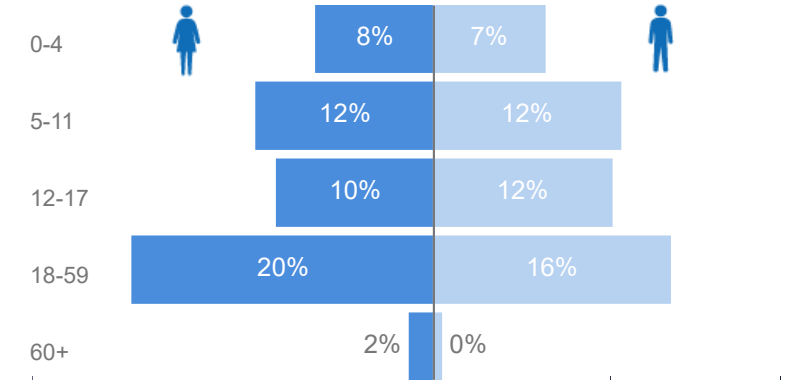

32

Women and Children

84%

56,649

Female

52%

35,137

Elderly

2%

1,404

Youth 15-24

29%

19,690

Zones

Level3	HHs	Individuals
Ranch 1	5,412	34,440
Ranch 37	4,851	31,876
Zone Vii	31	34
Zone 7	10	14
Zone 5B	9	11
Zone Vi	2	10
Zone 6	4	9
	2	8
Zone 1	5	7
Zone 3	2	7
Zone Ii	6	7
Rubaga Division	4	5
Zone 5A	5	5
Zone I	3	5
Zone Iv	5	5
Zone 2	3	4
Zone 4	4	4
Zone 5	1	1
Zone V	1	1

Age & Gender Breakdown

Country of Origin	Total
South Sudan	67,055
Sudan	219
Democratic Republic of the Congo	213
Kenya	150
Burundi	36
Rwanda	27
Somalia	7

New Registration by Month

● New Registration ● Birth

Occupation

* - Top 5 **28.3%** Have occupation

* Age is between 18 - 59 years for Occupation

Specific Needs - Top 7