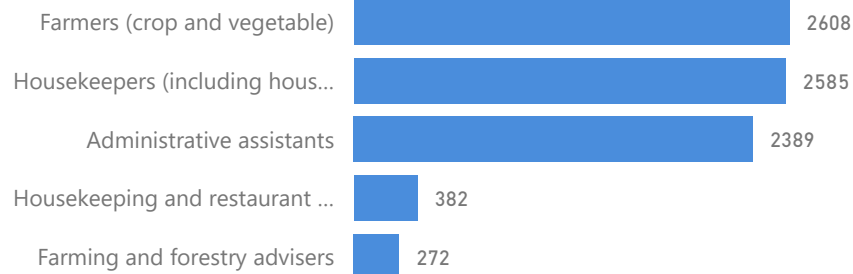

Age & Gender Breakdown

Country of Origin	Total
South Sudan	67,055
Sudan	219
Democratic Republic of the Congo	213
Kenya	150
Burundi	36
Rwanda	27
Somalia	7

New Registration by Month

● New Registration ● Birth

Occupation

* - Top 5 **28.3%** Have occupation

* Age is between 18 - 59 years for Occupation

Specific Needs - Top 7