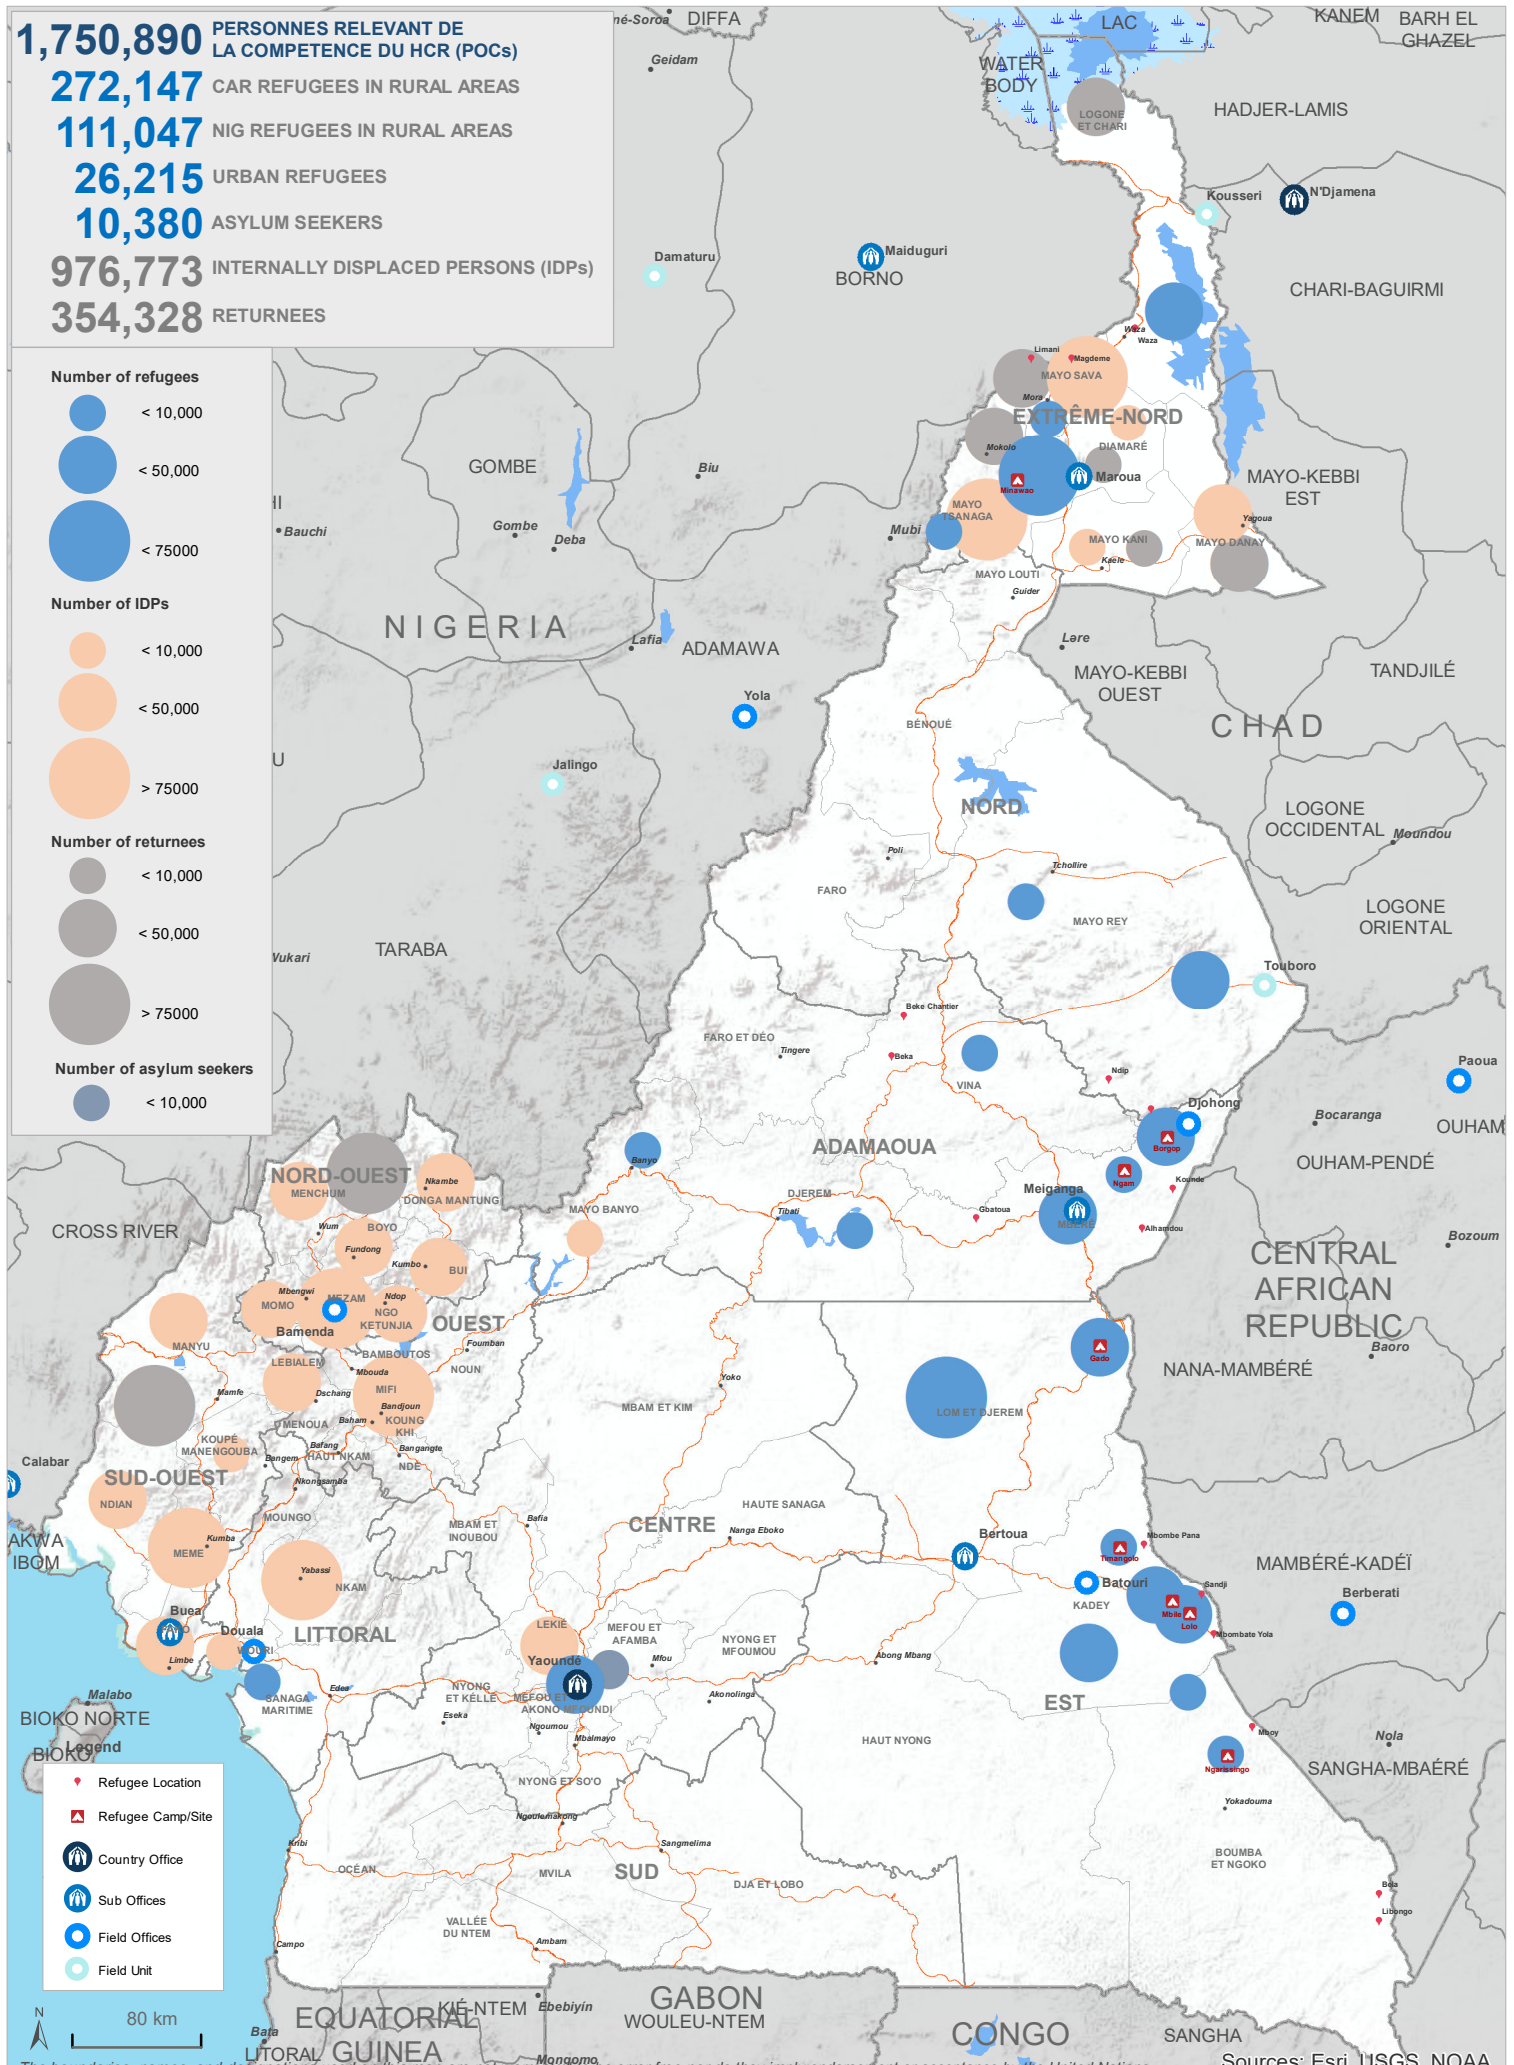

1,750,890 PERSONNES RELEVANT DE LA COMPÉTENCE DU HCR (POCs)
272,147 CAR REFUGEES IN RURAL AREAS
111,047 NIG REFUGEES IN RURAL AREAS
26,215 URBAN REFUGEES
10,380 ASYLUM SEEKERS
976,773 INTERNALLY DISPLACED PERSONS (IDPs)
354,328 RETURNEES

- Refugee Location
- Refugee Camp/Site
- Country Office
- Sub Offices
- Field Offices
- Field Unit

The boundaries, names, and designations used on this map are not warranted to be error free nor do they imply endorsement or acceptance by the United Nations.

Sources: Esri, USGS, NOAA