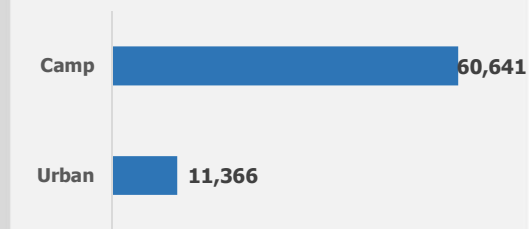

Rwanda
Burundian Population
as of 31st May 2020

Population Figures

Burundian Population 72,007
Households 26,264
Group Registered 1,308

Refugees 70,130
Asylum Seekers 71
Others 1,806

Age Breakdown

Urban Vs Camp