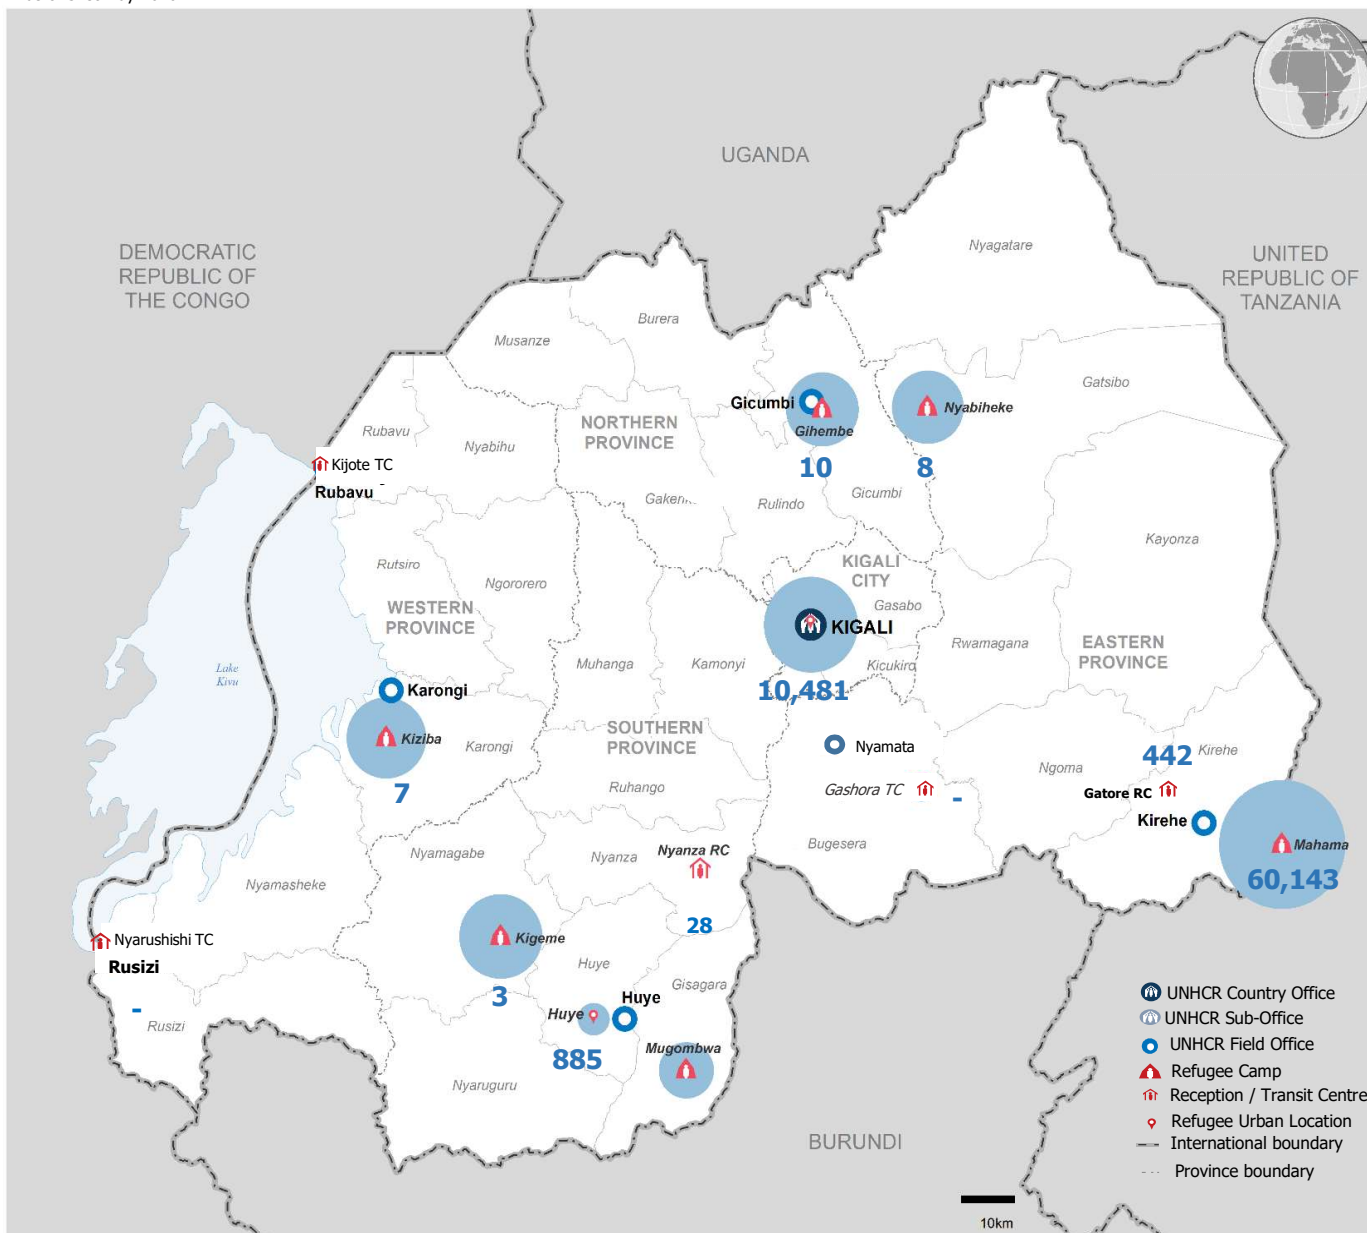

Rwanda
Burundian Population
as of 31st May 2020

Population Figures

Burundian Population 72,007
Households 26,264
Group Registered 1,308

Refugees 70,130
Asylum Seekers 71
Others 1,806

Age Breakdown

Urban Vs Camp

Province of origin

The boundaries and names shown and the designations used on this map do not imply official endorsement or acceptance by the United Nations