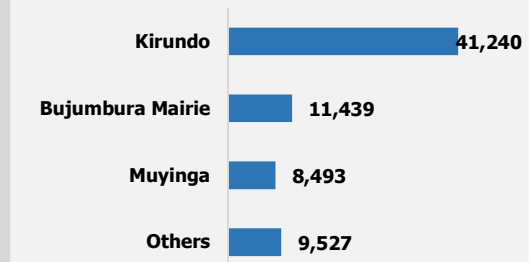

Province of origin

The boundaries and names shown and the designations used on this map do not imply official endorsement or acceptance by the United Nations