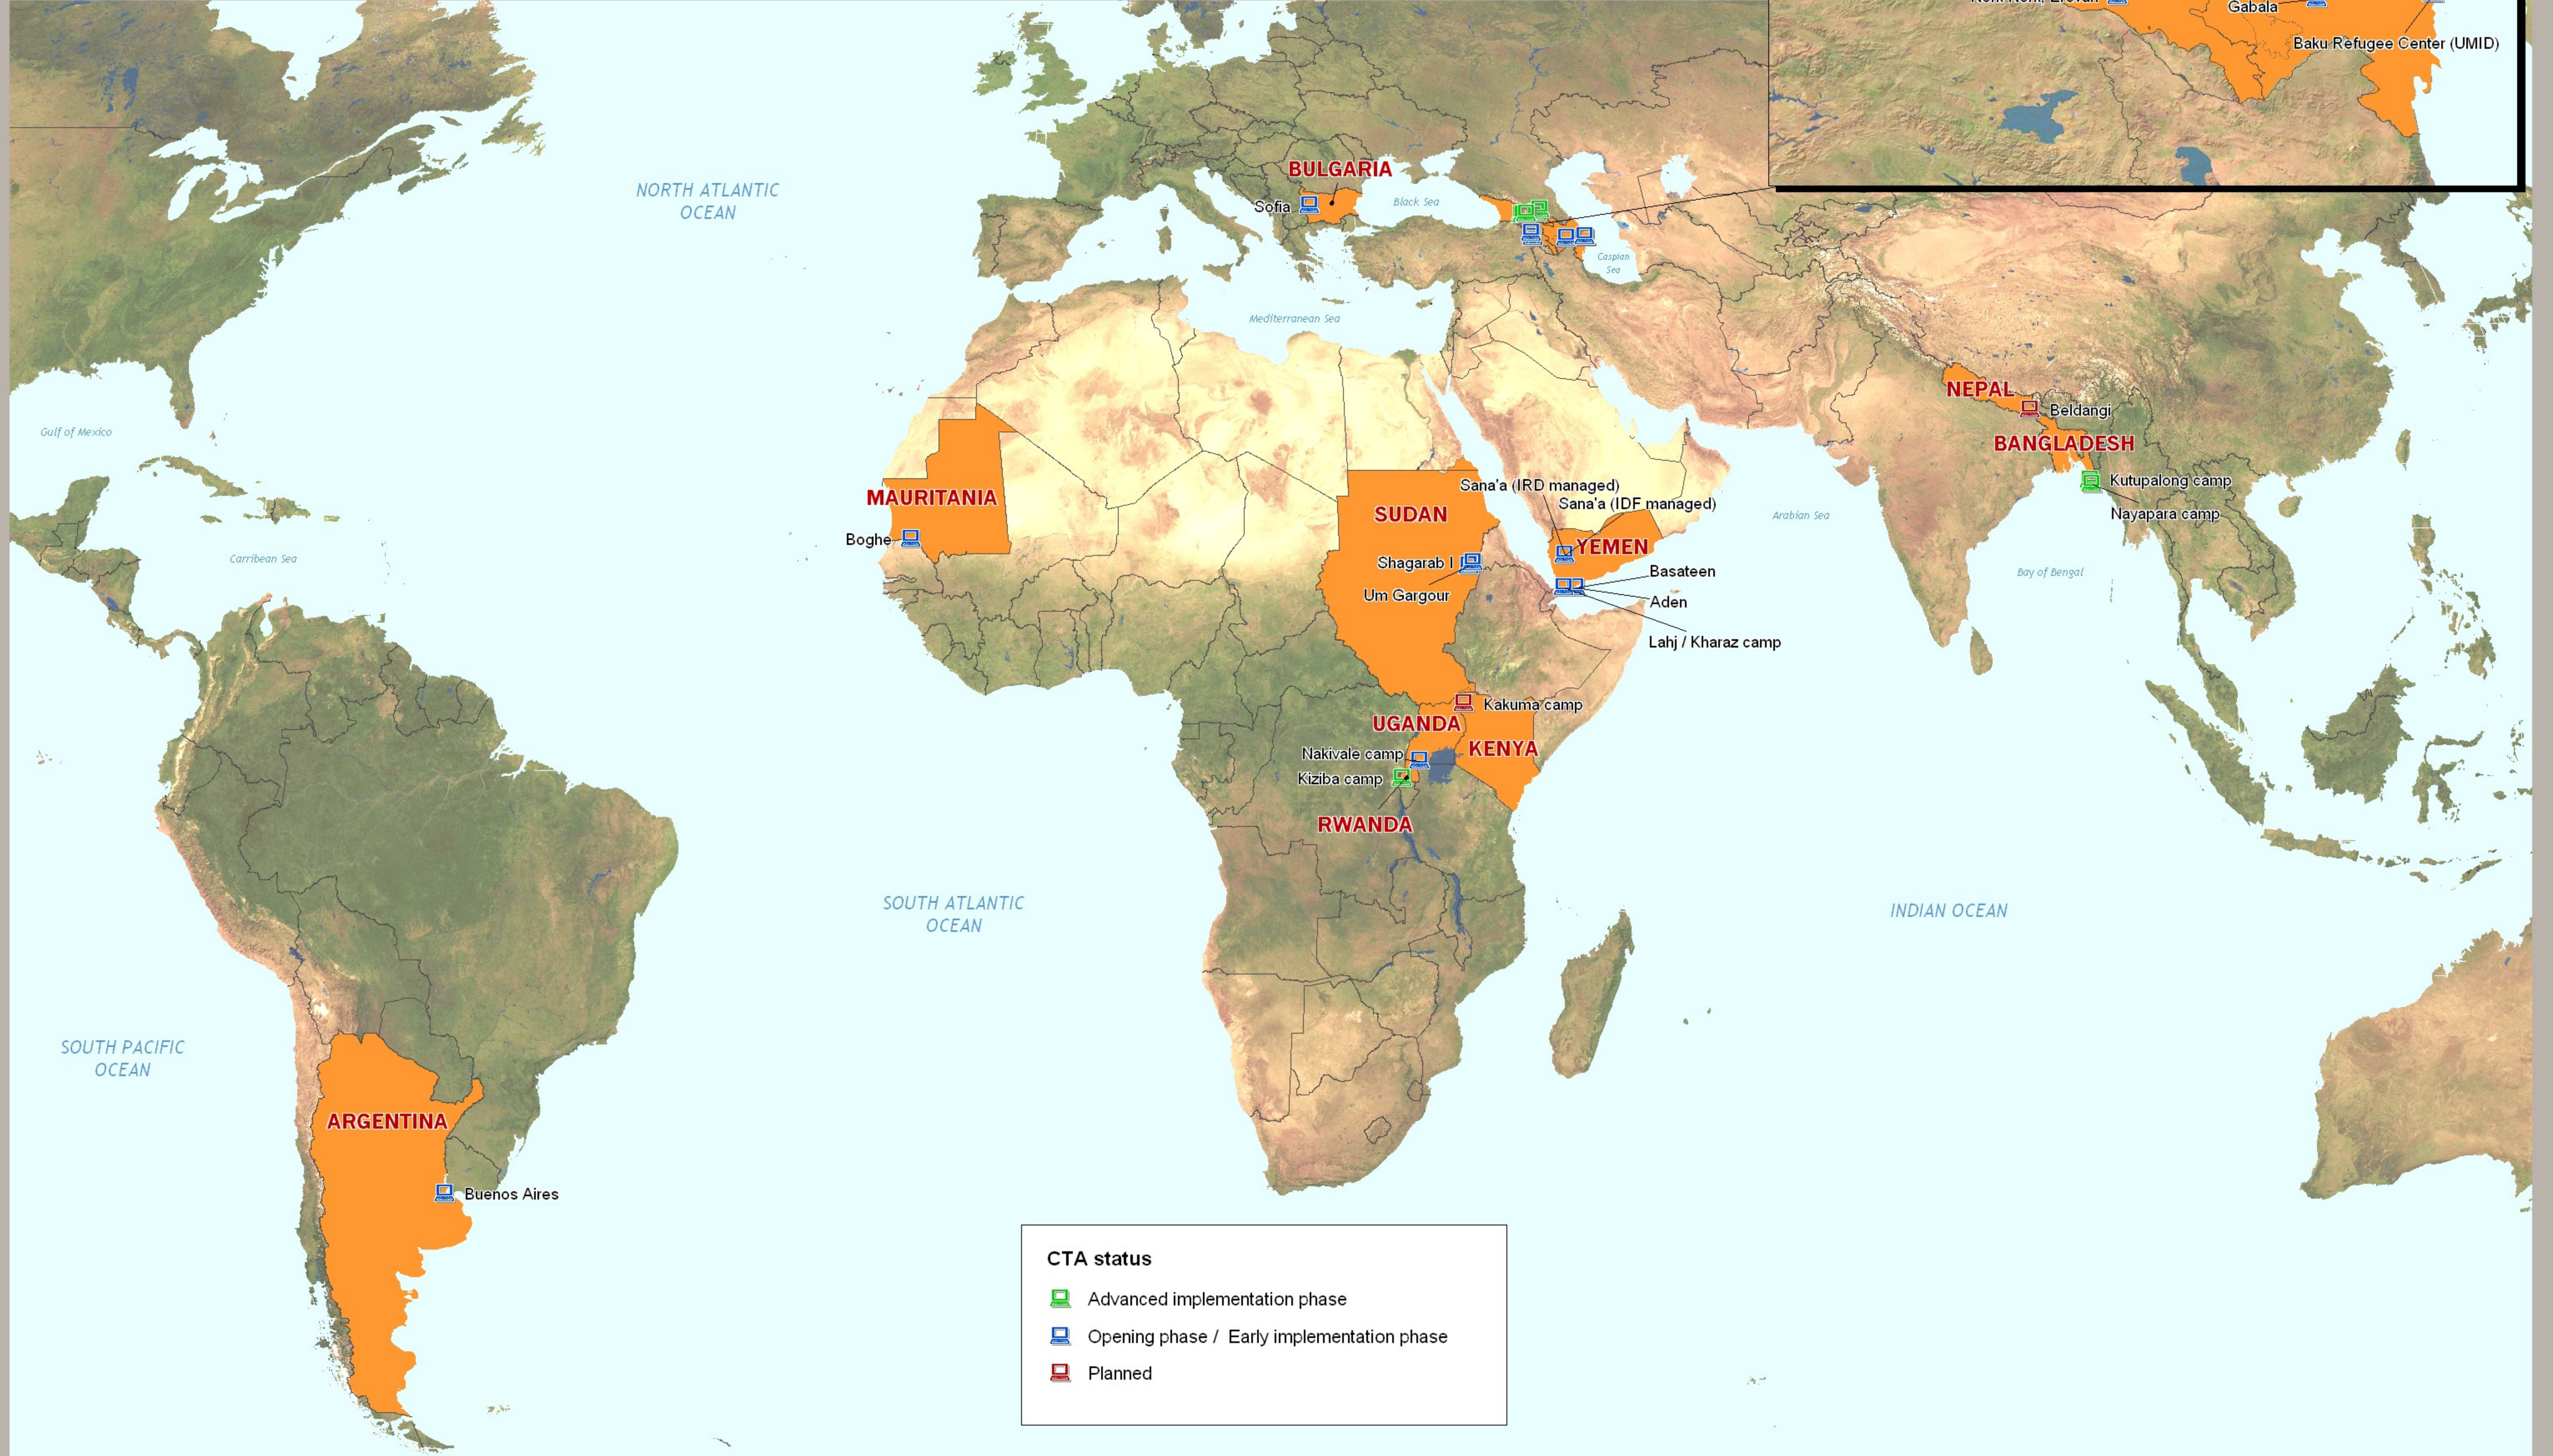

UNHCR's Community Technology Access (CTA) locations worldwide

As at 31 December 2010

FIGSS
Field Information and
Coordination Support Section

Sources:
UNHCR, Global Insight digital mapping
© 1998 Europa Technologies Ltd.

The boundaries and names shown
and the designations used on this
map do not imply official endorsement
or acceptance by the United Nations.

CTA status

- Advanced implementation phase
- Opening phase / Early implementation phase
- Planned