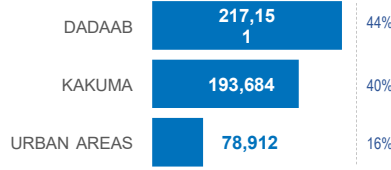

KENYA

Registered refugees and asylum-seekers

as of 31st December 2019

UNHCR
The UN Refugee Agency

489,747

REGISTERED REFUGEES AND ASYLUM-SEEKERS

HOST LOCATIONS

84%
Living in camps

16%
Living in urban areas

COUNTRIES OF ORIGIN

DEMOGRAPHICS

age and gender

60+ 2.5%

18-59 42.5%

0-17 55%

LEGAL STATUS