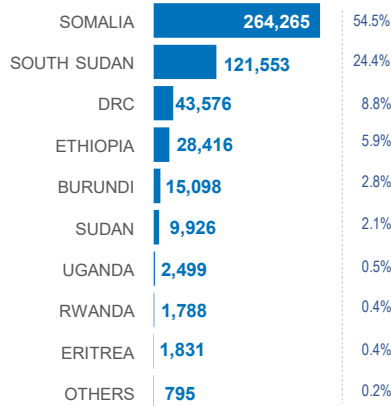

KENYA

Registered refugees and asylum-seekers

as of 31st December 2019

UNHCR
The UN Refugee Agency

489,747

REGISTERED REFUGEES AND ASYLUM-SEEKERS

HOST LOCATIONS

84%
Living in camps

16%
Living in urban areas

COUNTRIES OF ORIGIN

DEMOGRAPHICS

age and gender

60+ 2.5%

18-59 42.5%

0-17 55%

LEGAL STATUS