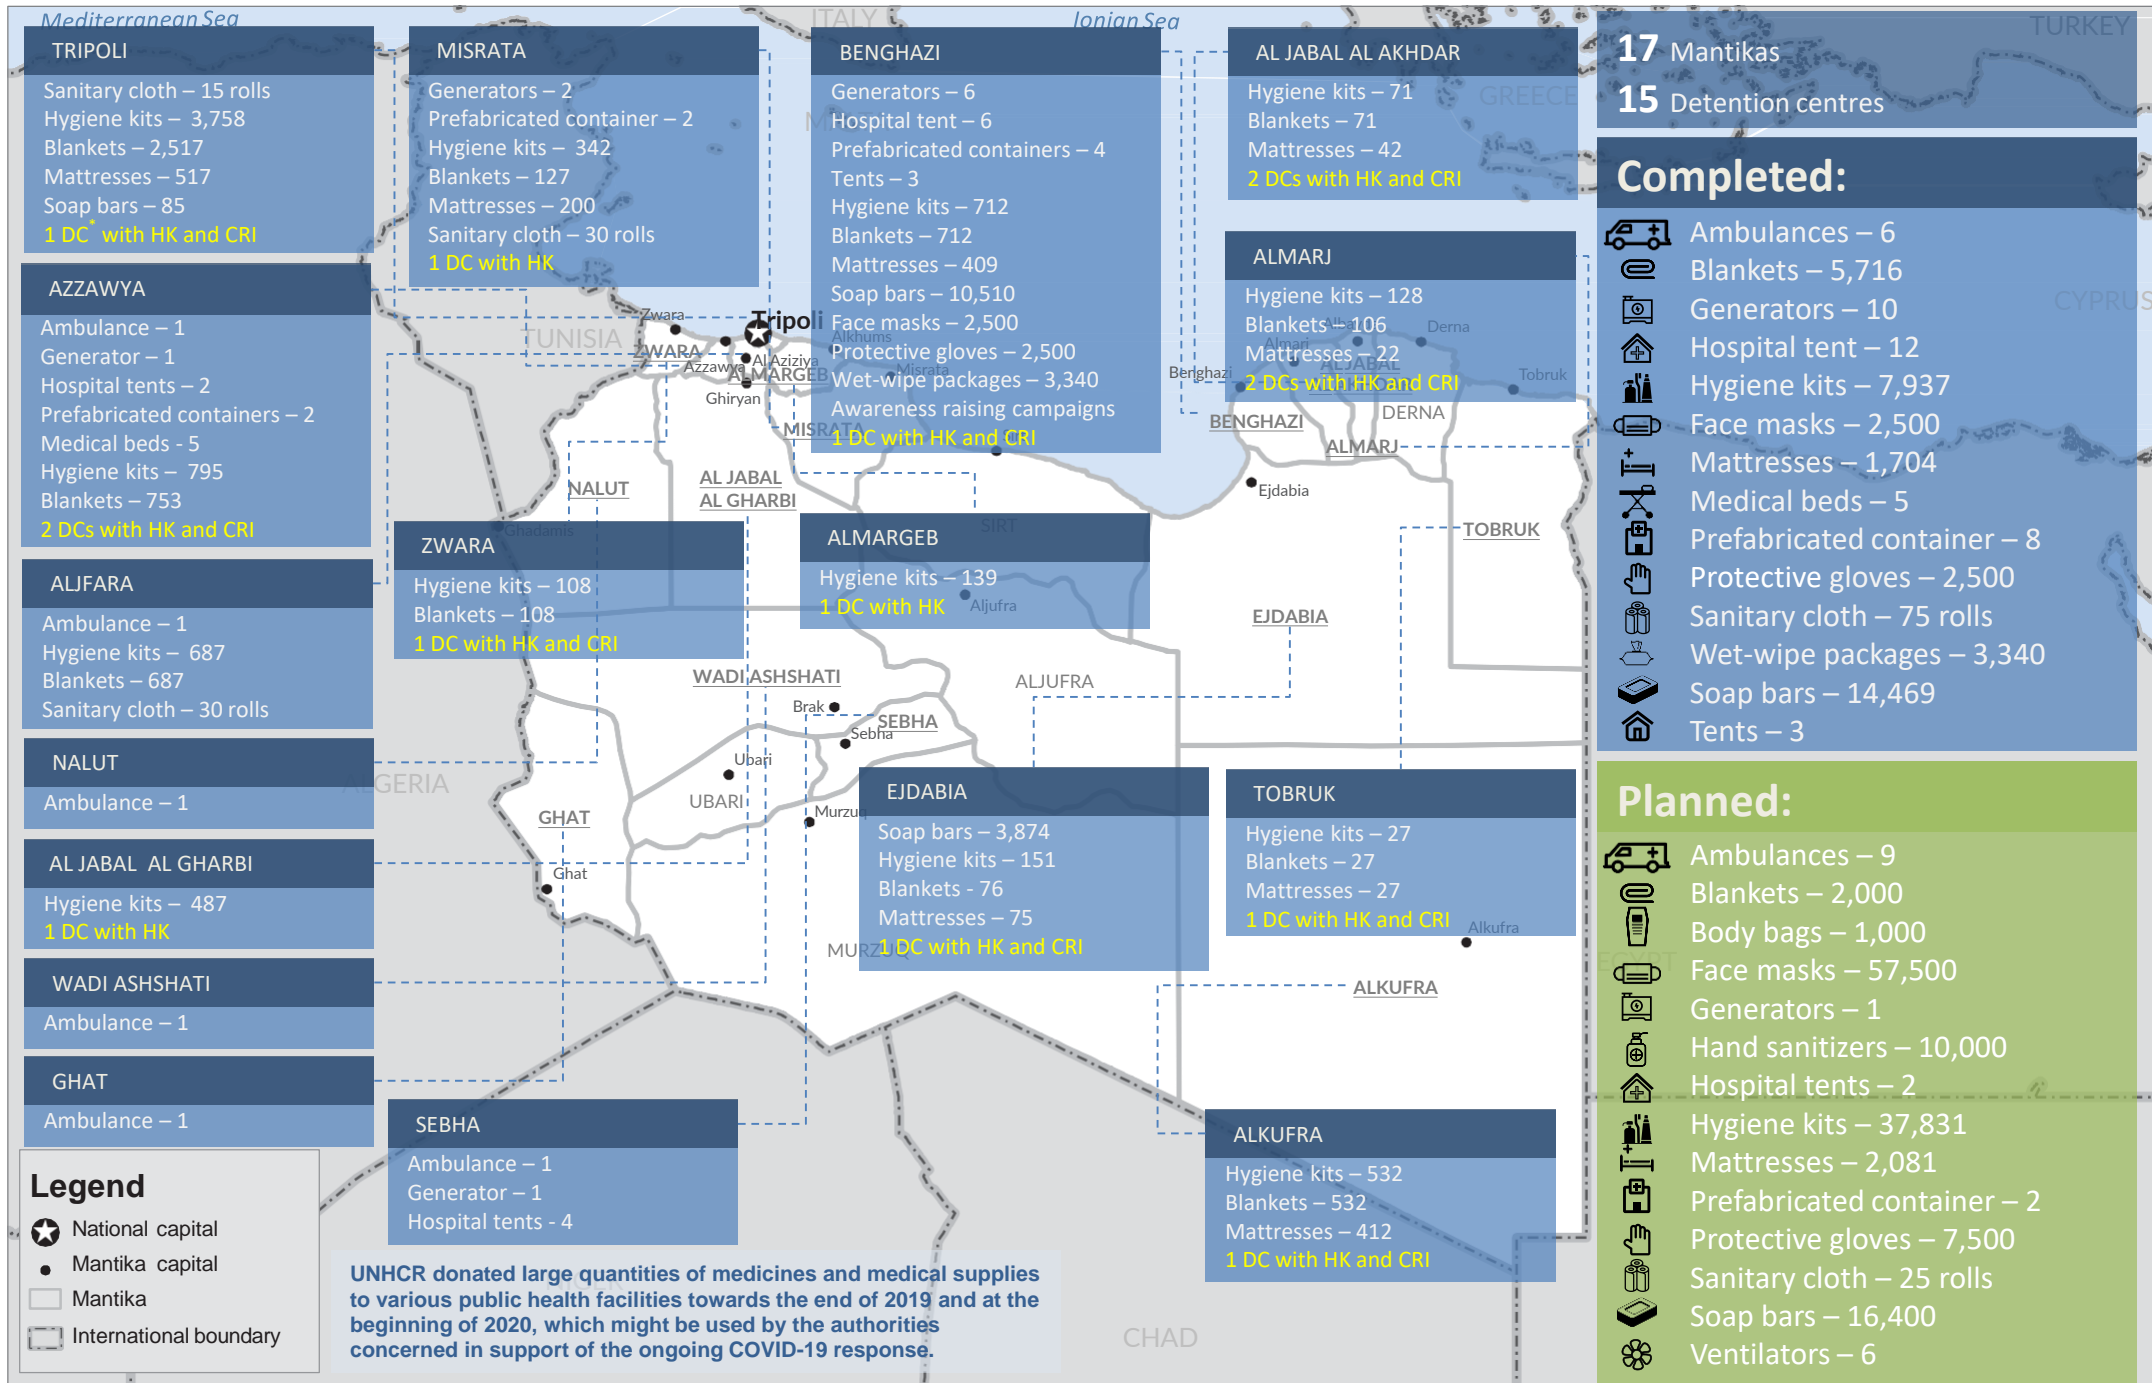

# UNHCR LIBYA: Support to COVID-19 Response

16 March – 26 June 2020

The boundaries and names shown and the designations used on this map do not imply official endorsement or acceptance by the United Nations.

\* - Detention Centres