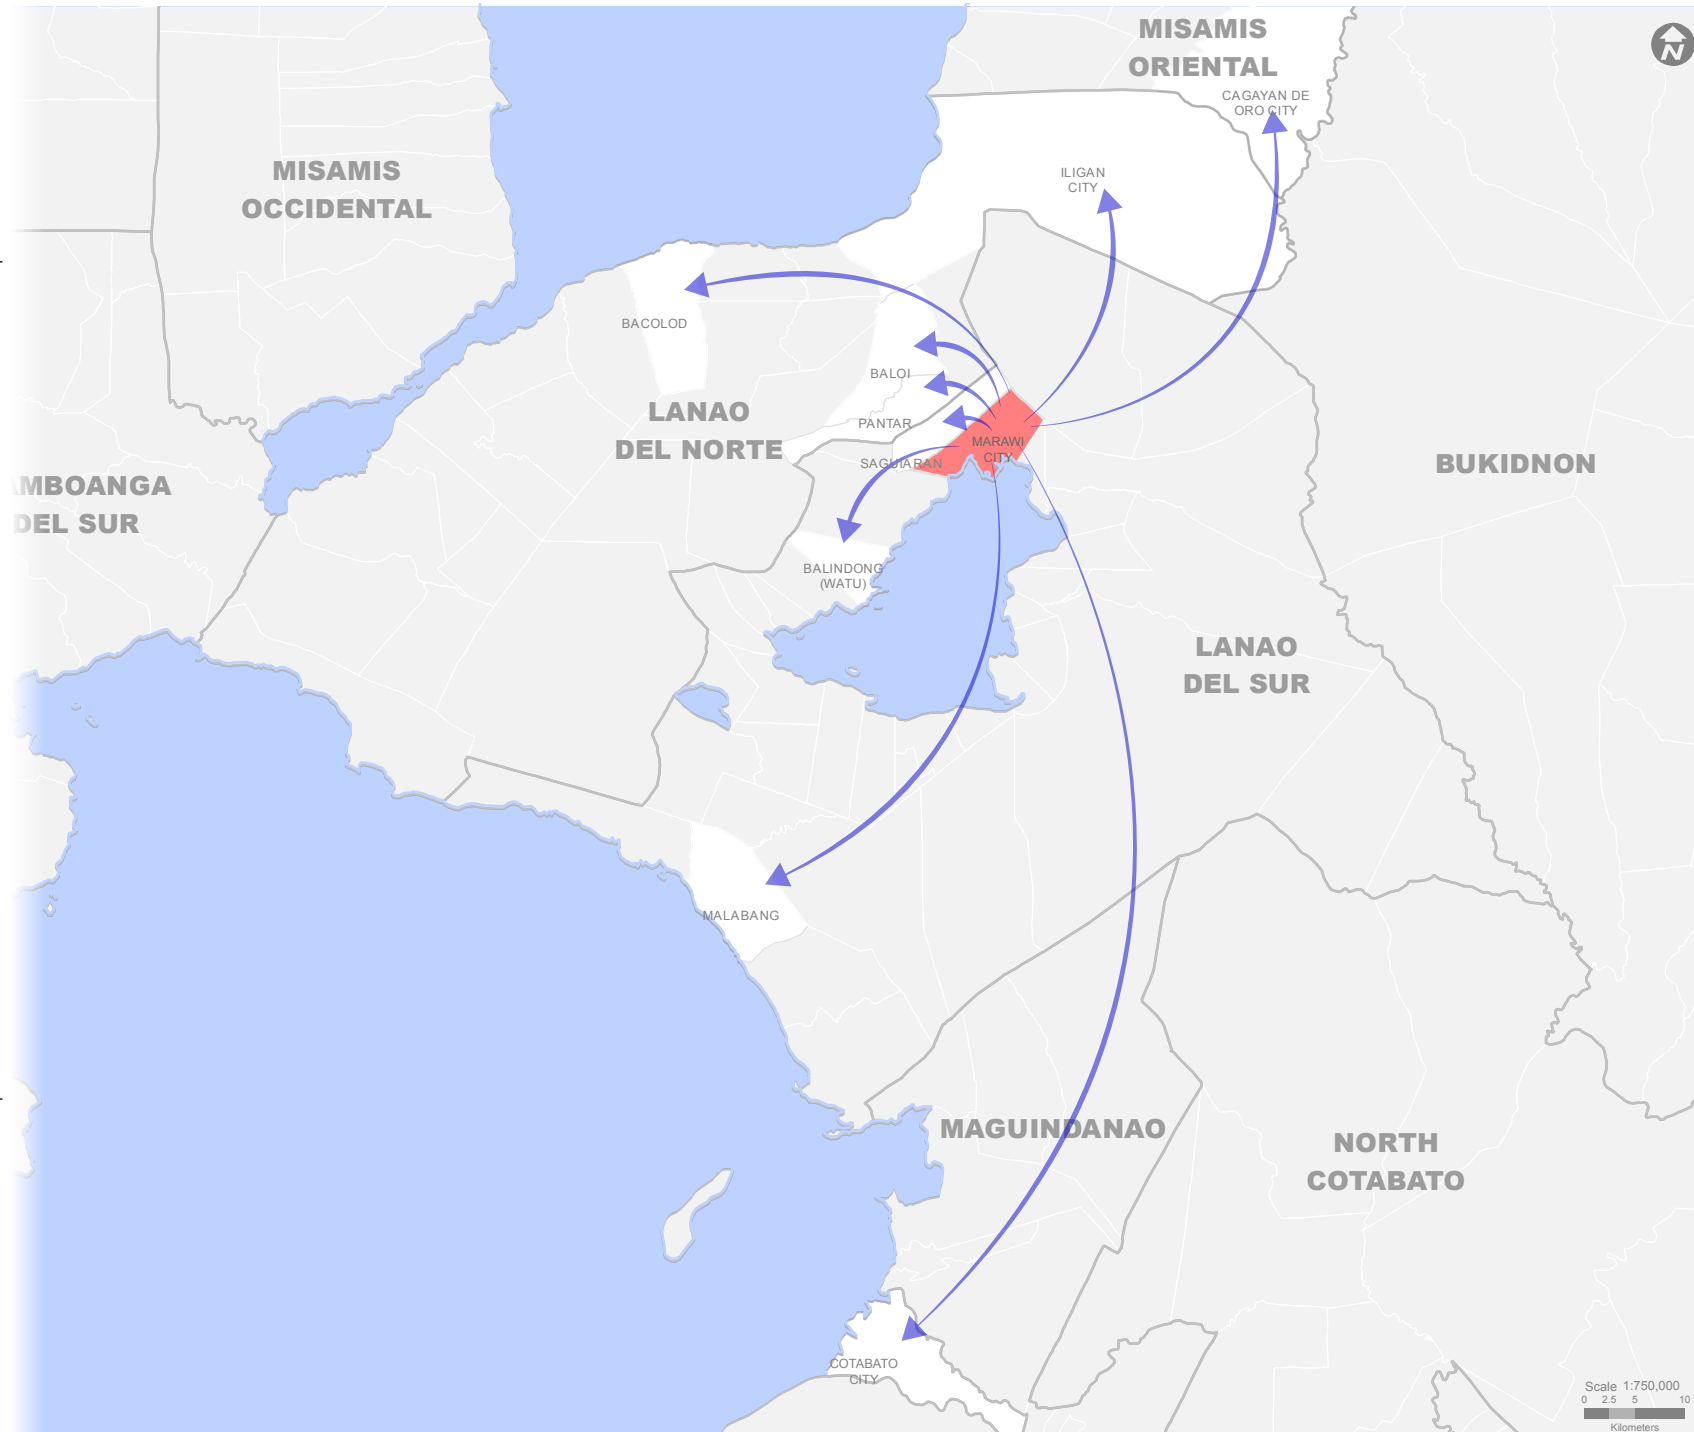

Scale 1:750,000
0 2.5 5 10
Kilometers