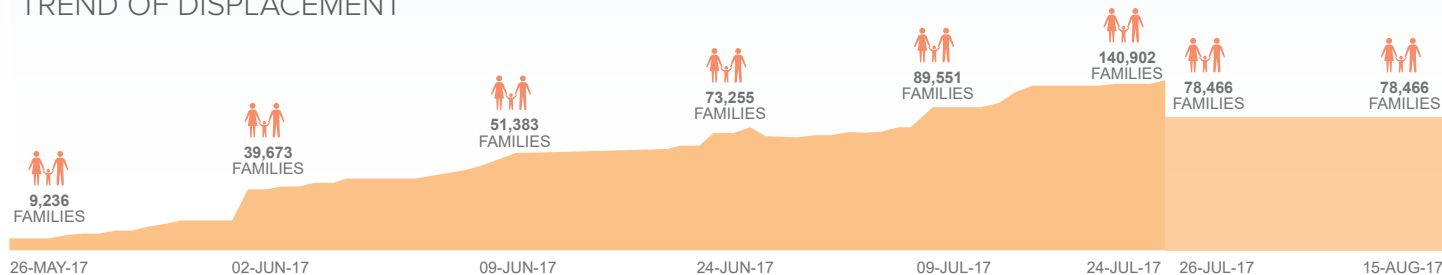

359,680
PRESENTLY DISPLACED
PERSONS (78,466 FAMILIES)

DISPLACED PERSONS BY HOST PROVINCE

LEGEND (Displaced persons)

DISPLACED PERSONS PER HOST MUNICIPALITY/CITY IN LANAO DEL SUR AND LANAO DEL NORTE PROVINCE

TREND OF DISPLACEMENT

Note: Data cleaning was conducted by DSWD

Pre-data cleaning

Post data cleaning