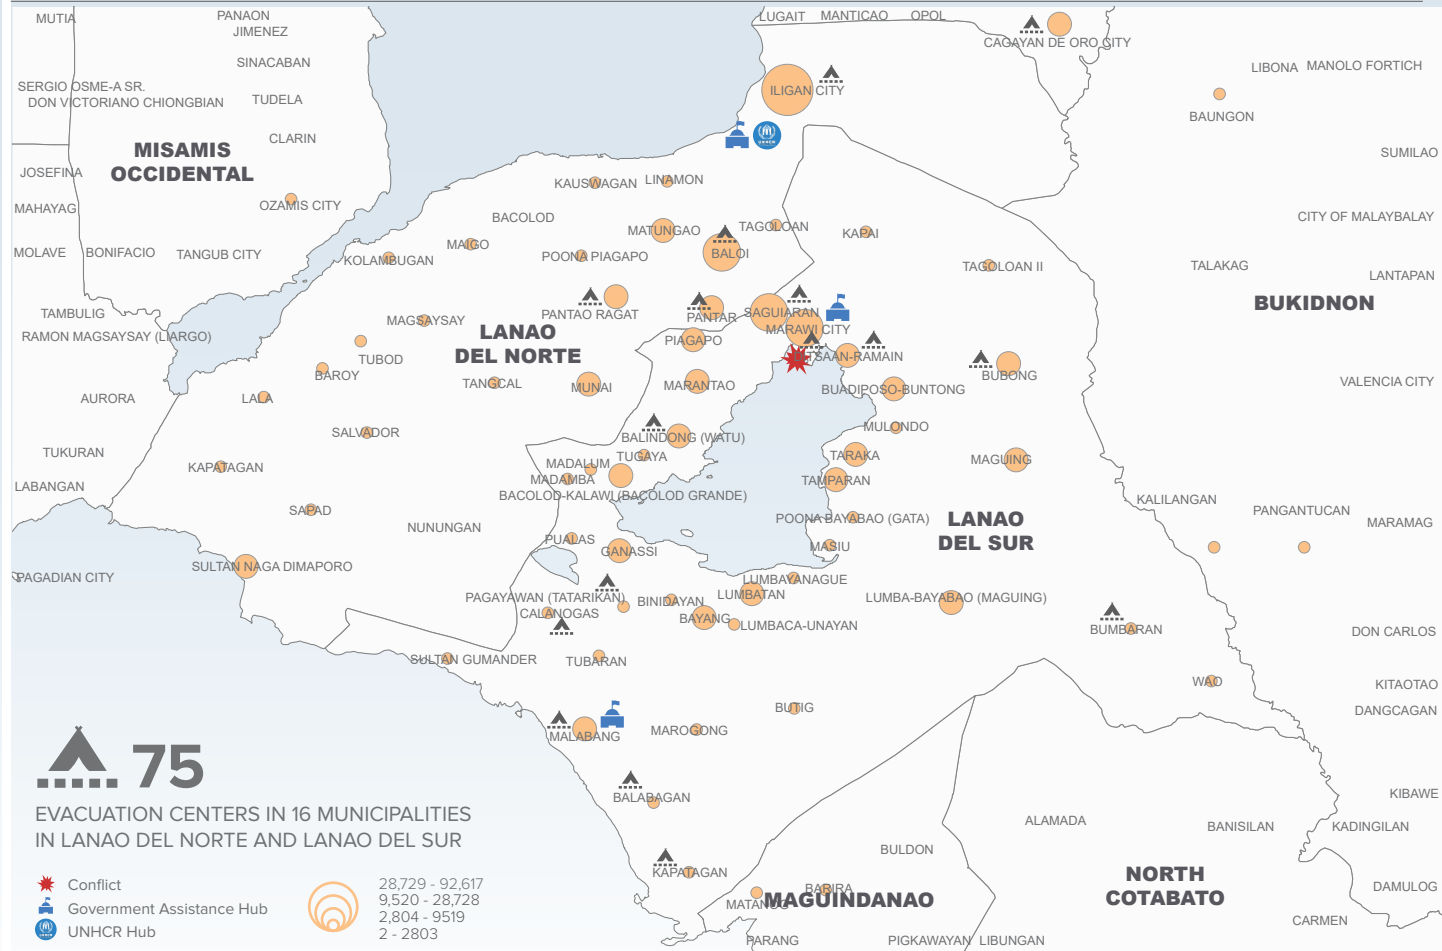

359,680
PRESENTLY DISPLACED
PERSONS (78,466 FAMILIES)

DISPLACED PERSONS BY HOST PROVINCE

LEGEND (Displaced persons)

DISPLACED PERSONS PER HOST MUNICIPALITY/CITY IN LANAO DEL SUR AND LANAO DEL NORTE PROVINCE

TREND OF DISPLACEMENT

Note: Data cleaning was conducted by DSWD

Pre-data cleaning

Post data cleaning