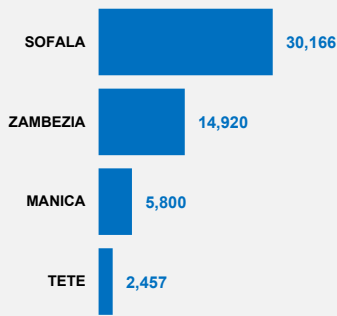

Total Internally Displaced Persons

53,343

IDPs per Province

IDPs per Location

The boundaries and names shown and the designations used on this map do not imply official endorsement or acceptance by the United Nations.