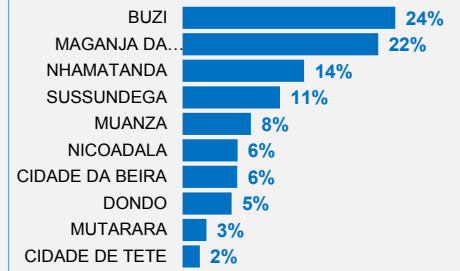

Total Internally Displaced Persons

53,343

IDPs per Province

IDPs per Location

The boundaries and names shown and the designations used on this map do not imply official endorsement or acceptance by the United Nations.