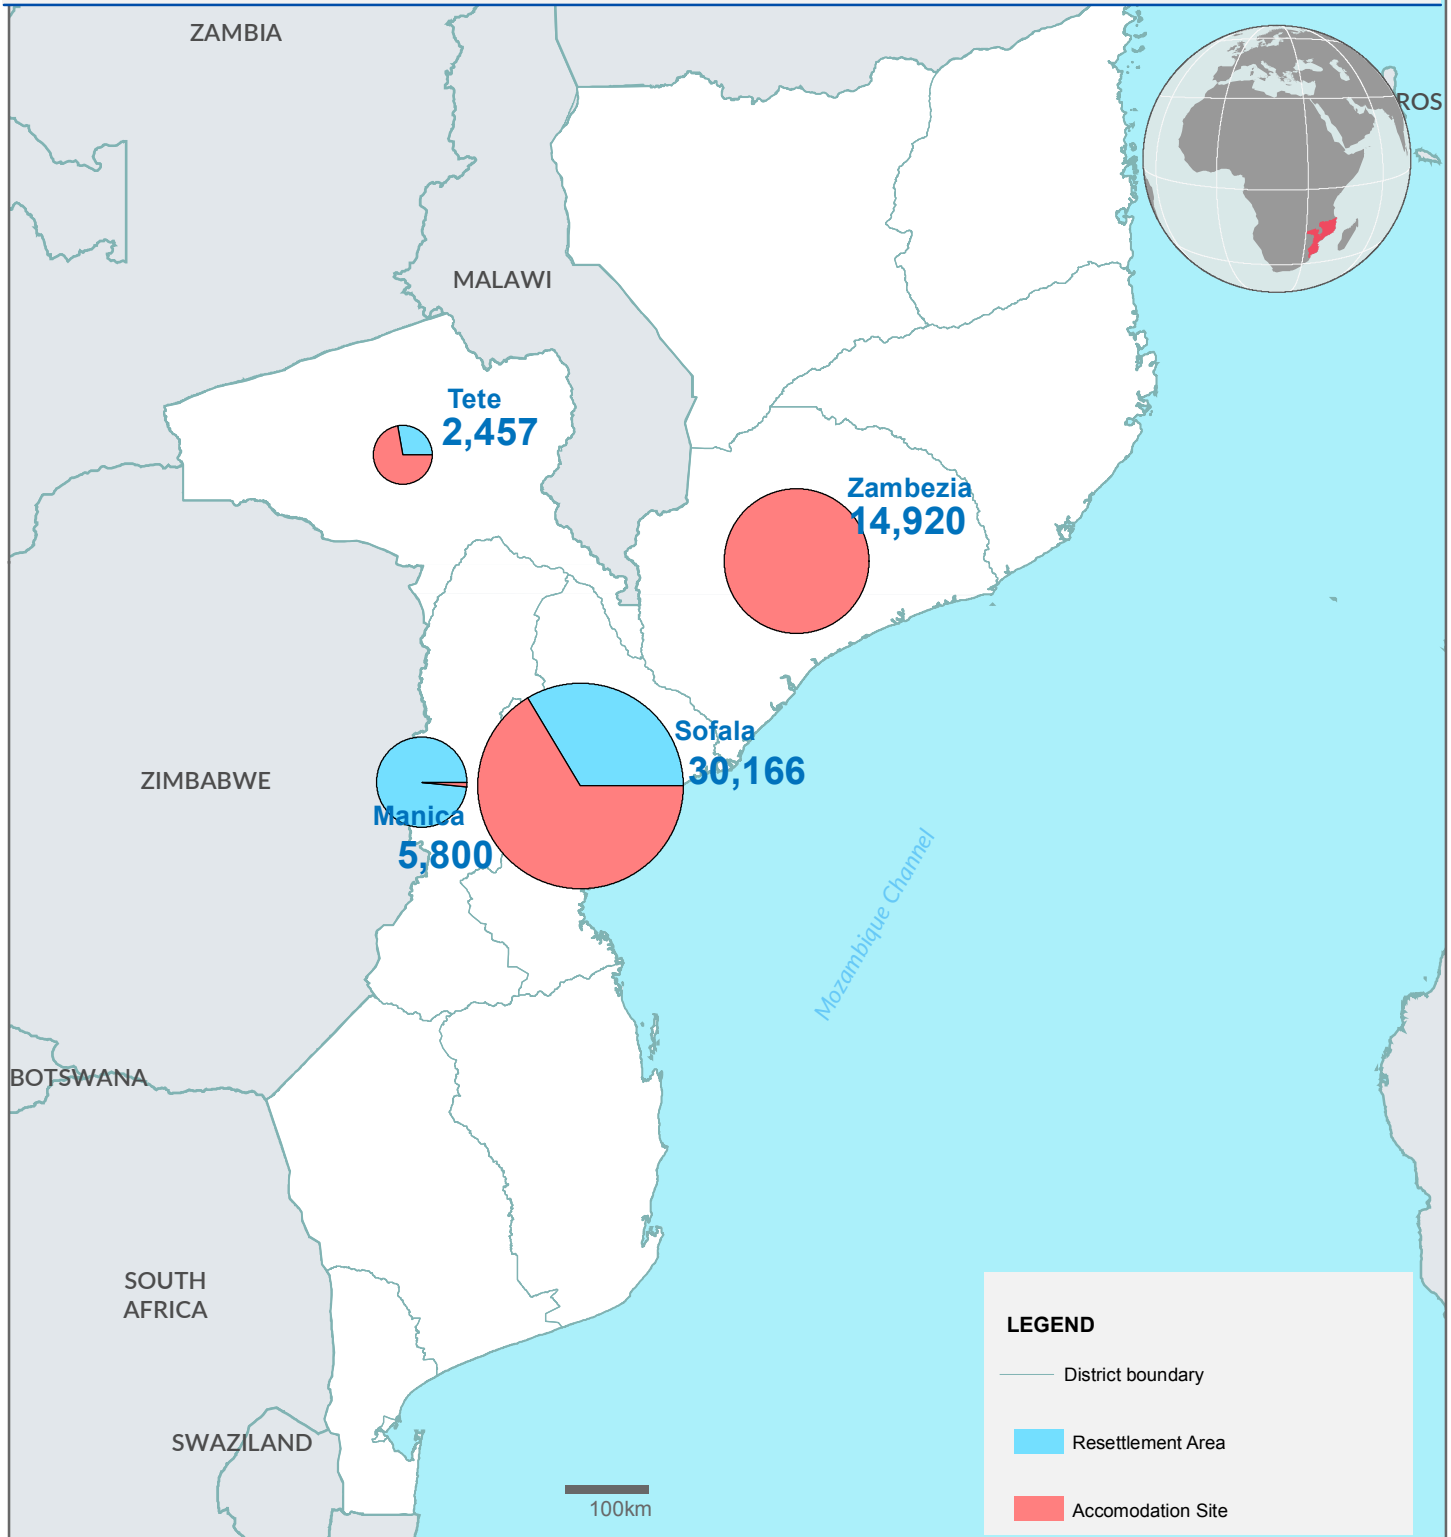

Total Internally Displaced Persons

53,343

IDPs per Province

IDPs per Location

The boundaries and names shown and the designations used on this map do not imply official endorsement or acceptance by the United Nations.