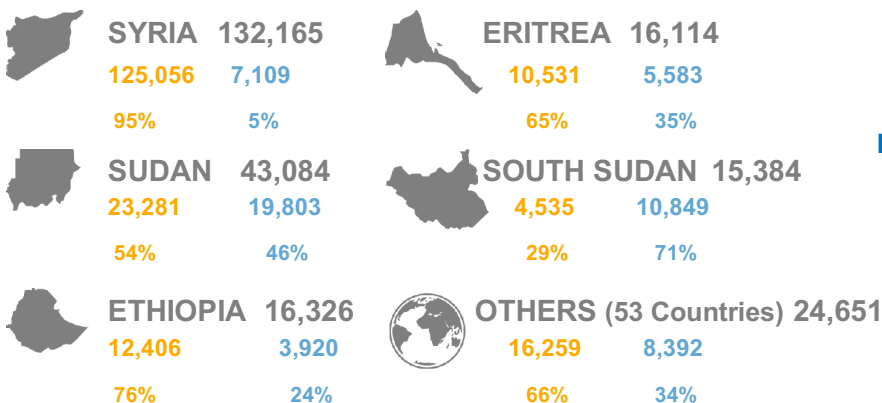

UNHCR Egypt Monthly Statistical Report

as of 28 February 2019

Total Population 247,724

Asylum Seekers* 192,068 78%

Refugees 55,656 22%

Syrians 132,165 53% Other Nationalities 115,559 47%

BREAKDOWN BY COUNTRY OF ORIGIN

TOTAL ASYLUM SEEKERS REFUGEES

TOTAL REGISTERED IN 2019

REGISTERED IN FEBRUARY 2019

* All Syrians who approached UNHCR Egypt after 2011 are registered as asylum seekers and do not undergo refugee status determination but are considered as Refugees. The boundaries, names shown and the designations used on this map do not imply official endorsement or acceptance by the United Nations.