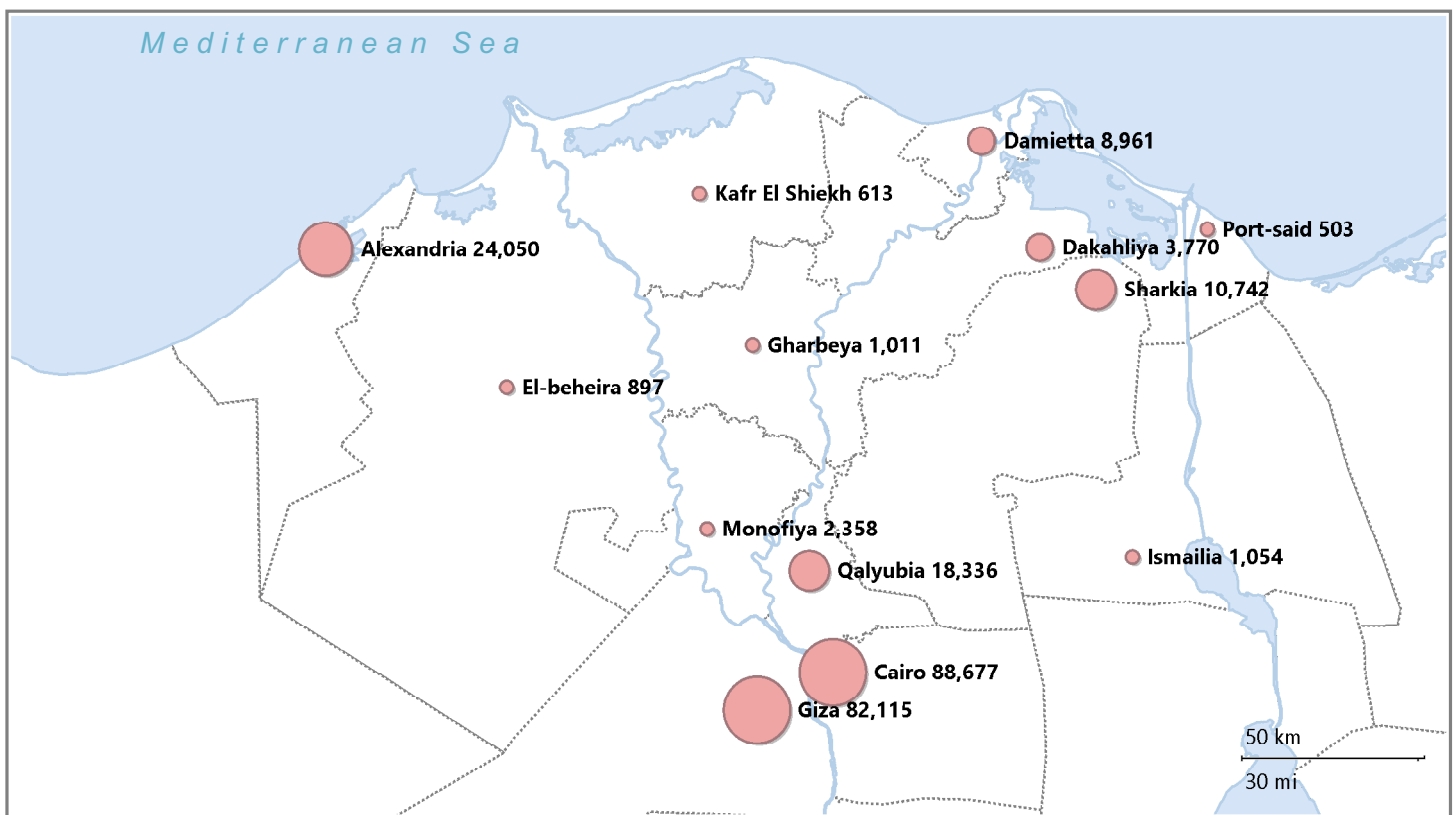

UNHCR Egypt Monthly Statistical Report

as of 28 February 2019

Total Population 247,724

Asylum Seekers* 192,068 78%

Refugees 55,656 22%

Syrians 132,165 53% Other Nationalities 115,559 47%

BREAKDOWN BY COUNTRY OF ORIGIN

TOTAL ASYLUM SEEKERS REFUGEES

TOTAL REGISTERED IN 2019

REGISTERED IN FEBRUARY 2019

* All Syrians who approached UNHCR Egypt after 2011 are registered as asylum seekers and do not undergo refugee status determination but are considered as Refugees. The boundaries, names shown and the designations used on this map do not imply official endorsement or acceptance by the United Nations.