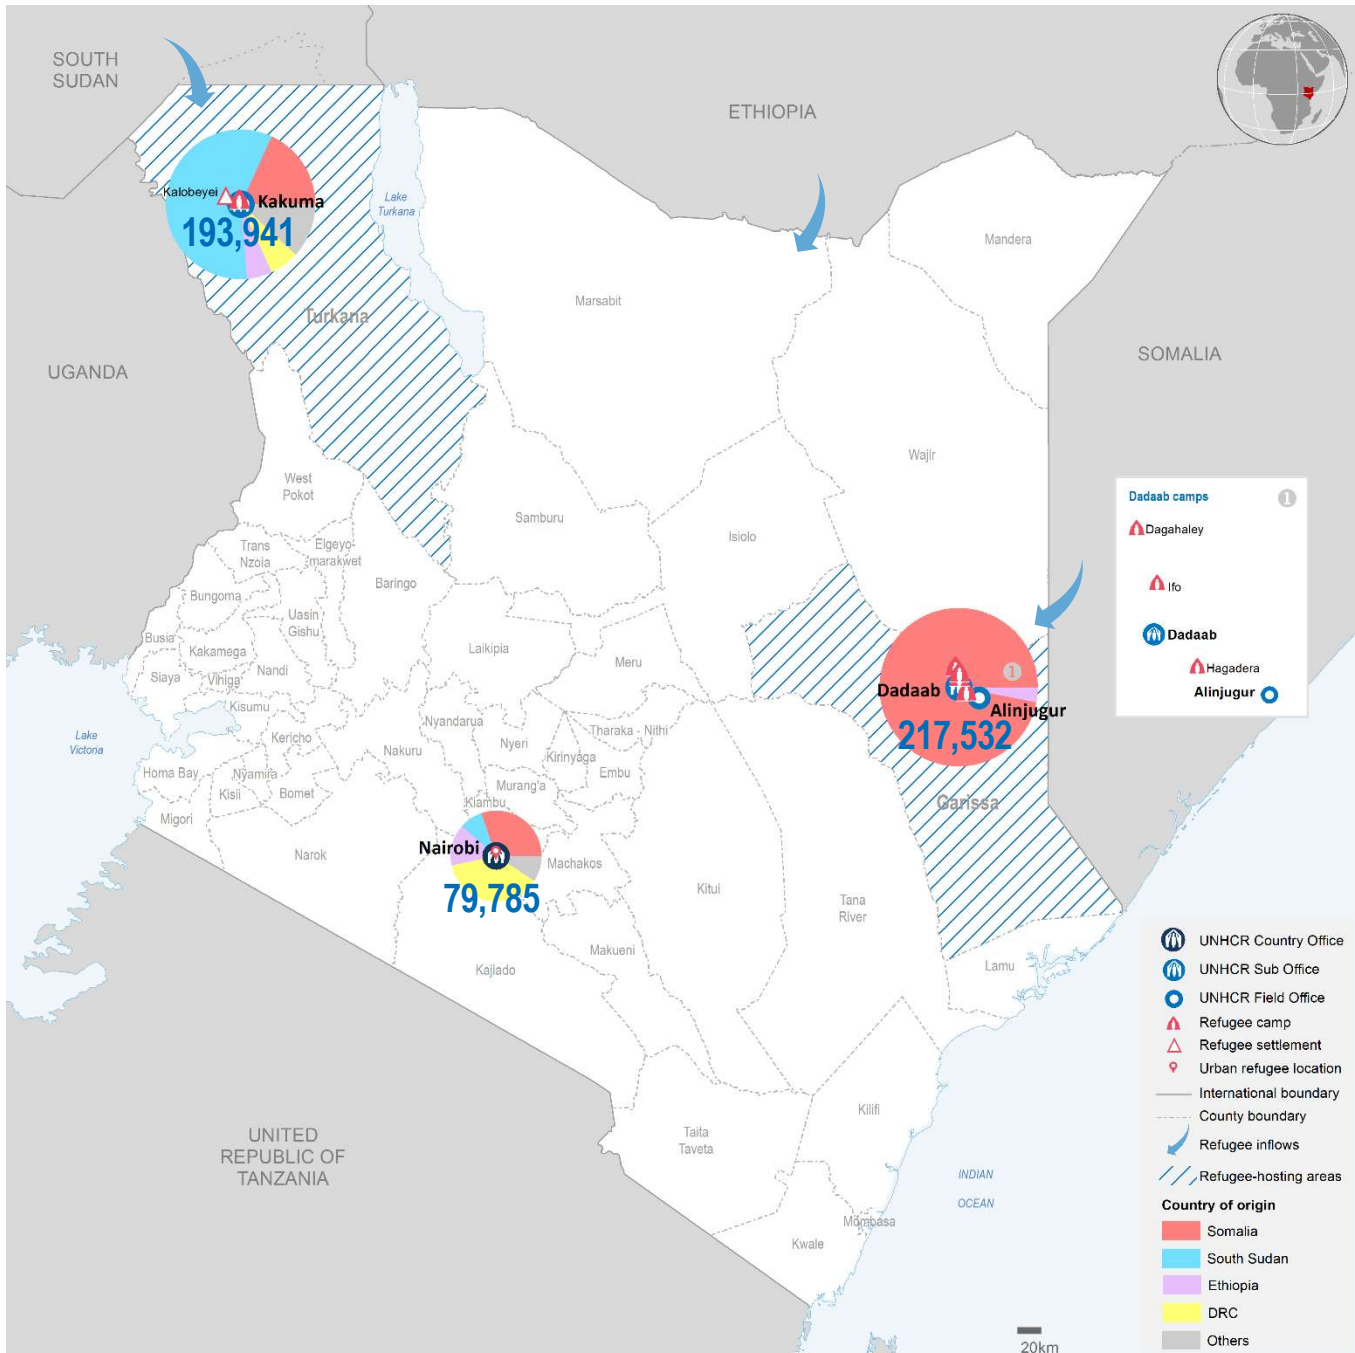

KENYA

Registered refugees and asylum-seekers

as of 31st January 2020

UNHCR
The UN Refugee Agency

491,258

REGISTERED REFUGEES AND ASYLUM-SEEKERS

HOST LOCATIONS

84%
Living in camps

16%
Living in urban areas

COUNTRIES OF ORIGIN

DEMOGRAPHICS

age and gender

60+ 2.5%

18-59 43.5%

0-17 54%

LEGAL STATUS

The boundaries and names shown and the designations used on this map do not imply official endorsement or acceptance by the United Nations.