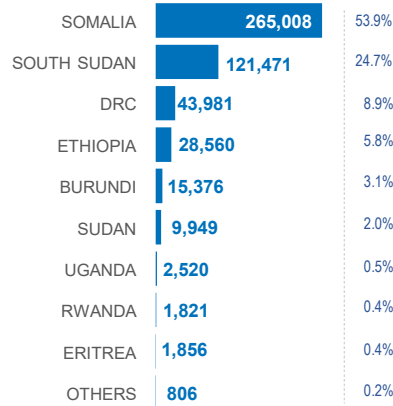

KENYA

Registered refugees and asylum-seekers

as of 31st January 2020

UNHCR
The UN Refugee Agency

491,258

REGISTERED REFUGEES AND ASYLUM-SEEKERS

HOST LOCATIONS

84%
Living in camps

16%
Living in urban areas

COUNTRIES OF ORIGIN

DEMOGRAPHICS

age and gender

60+ 2.5%

18-59 43.5%

0-17 54%

LEGAL STATUS