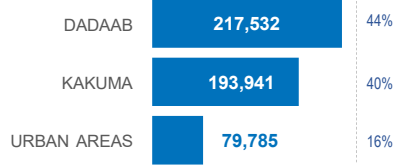

KENYA

Registered refugees and asylum-seekers

as of 31st January 2020

UNHCR
The UN Refugee Agency

491,258

REGISTERED REFUGEES AND ASYLUM-SEEKERS

HOST LOCATIONS

84%
Living in camps

16%
Living in urban areas

COUNTRIES OF ORIGIN

DEMOGRAPHICS

age and gender

60+ 2.5%

18-59 43.5%

0-17 54%

LEGAL STATUS