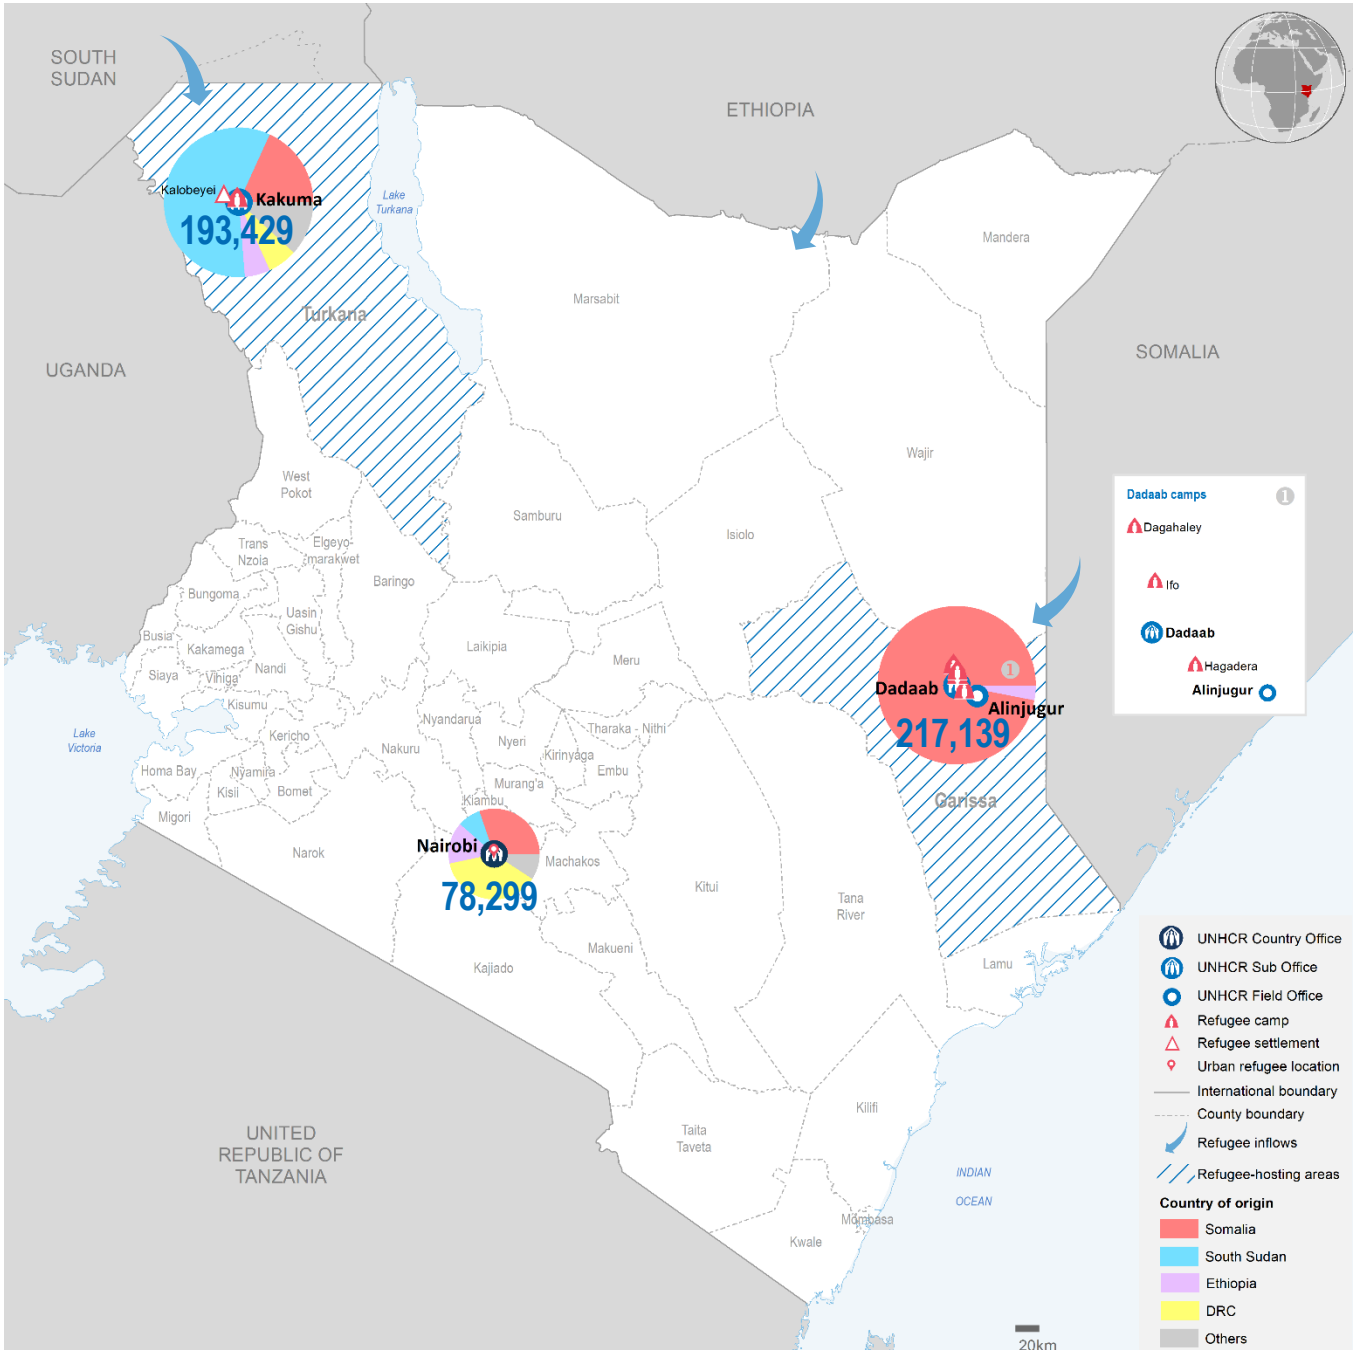

KENYA

Registered refugees and asylum-seekers

as of 30 November 2019

488,867

REGISTERED REFUGEES AND ASYLUM-SEEKERS

HOST LOCATIONS

84%
Living in camps

16%
Living in urban areas

COUNTRIES OF ORIGIN

DEMOGRAPHICS

LEGAL STATUS

The boundaries and names shown and the designations used on this map do not imply official endorsement or acceptance by the United Nations.

Sources: UNHCR Kenya. Statistics based on UNHCR's Refugee Registration System, proGres Author: UNHCR Kenya - Data Management Unit Nairobi Feedback: kennaodm@unhcr.org