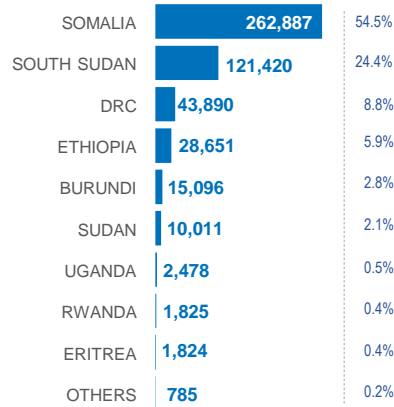

KENYA

Registered refugees and asylum-seekers

as of 30 November 2019

488,867

REGISTERED REFUGEES AND ASYLUM-SEEKERS

HOST LOCATIONS

84%
Living in camps

16%
Living in urban areas

COUNTRIES OF ORIGIN

DEMOGRAPHICS

LEGAL STATUS

The boundaries and names shown and the designations used on this map do not imply official endorsement or acceptance by the United Nations.

Sources: UNHCR Kenya. Statistics based on UNHCR's Refugee Registration System, proGres Author: UNHCR Kenya - Data Management Unit Nairobi Feedback: kennaodm@unhcr.org