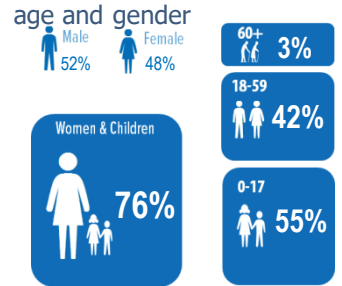

DEMOGRAPHICS

LEGAL STATUS