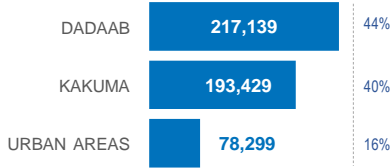

KENYA

Registered refugees and asylum-seekers

as of 30 November 2019

488,867

REGISTERED REFUGEES AND ASYLUM-SEEKERS

HOST LOCATIONS

84%
Living in camps

16%
Living in urban areas