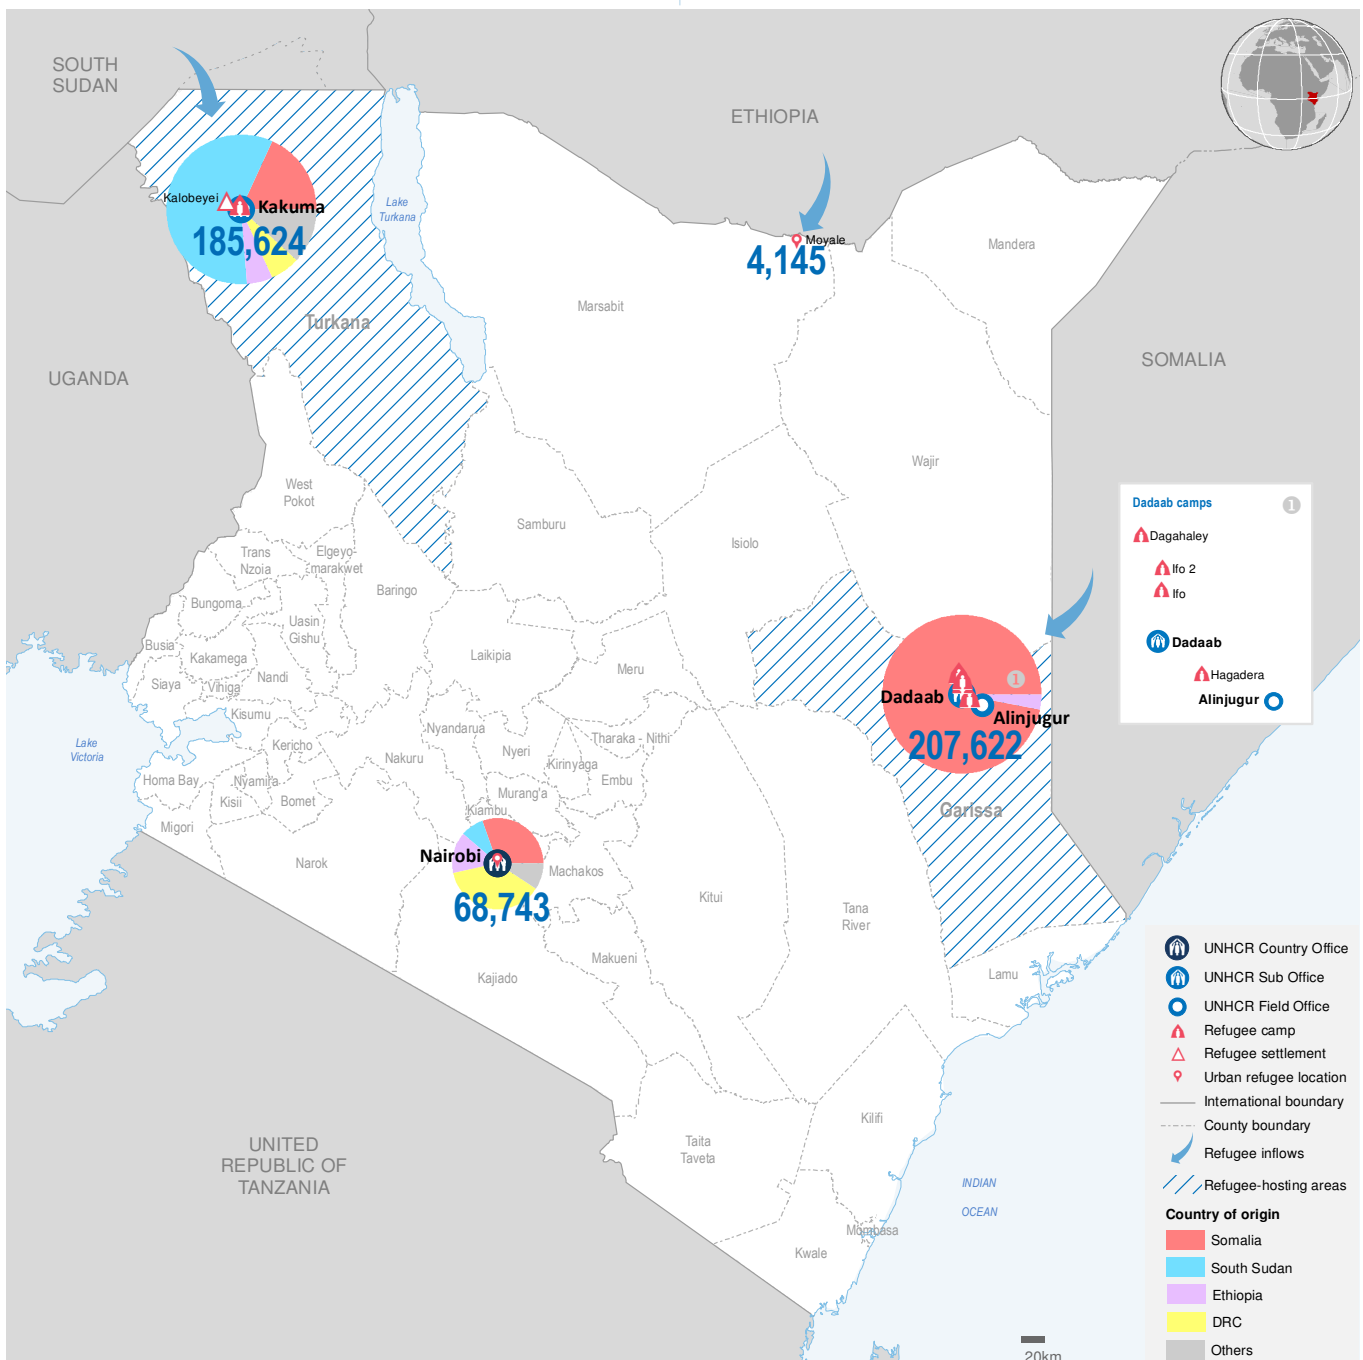

KENYA

Registered refugees and asylum-seekers

as of 30 April 2018

466,134

REGISTERED REFUGEES AND ASYLUM-SEEKERS

HOST LOCATIONS

85%
Living in camps

15%
Living in urban areas

COUNTRIES OF ORIGIN

DEMOGRAPHICS

age and gender

LEGAL STATUS

The boundaries and names shown and the designations used on this map do not imply official endorsement or acceptance by the United Nations.

Sources: UNHCR Kenya. Statistics based on UNHCR's Refugee Registration System, proGres Author: UNHCR Kenya - Data Management Unit Nairobi Feedback: kennaodm@unhcr.org