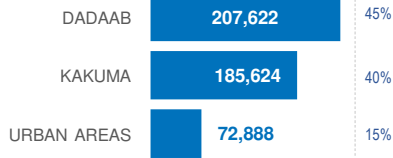

KENYA

Registered refugees and asylum-seekers

as of 30 April 2018

466,134

REGISTERED REFUGEES AND ASYLUM-SEEKERS

HOST LOCATIONS

85%
Living in camps

15%
Living in urban areas