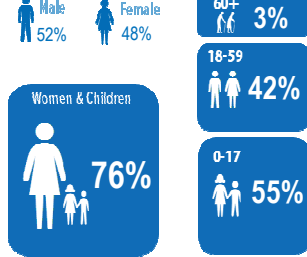

KENYA

Registered refugees and asylum-seekers

as of 30 April 2018

466,134

REGISTERED REFUGEES AND ASYLUM-SEEKERS

HOST LOCATIONS

85%
Living in camps

15%
Living in urban areas

COUNTRIES OF ORIGIN

DEMOGRAPHICS

age and gender

LEGAL STATUS

The boundaries and names shown and the designations used on this map do not imply official endorsement or acceptance by the United Nations.

Sources: UNHCR Kenya. Statistics based on UNHCR's Refugee Registration System, proGres Author: UNHCR Kenya - Data Management Unit Nairobi Feedback: kennaodm@unhcr.org