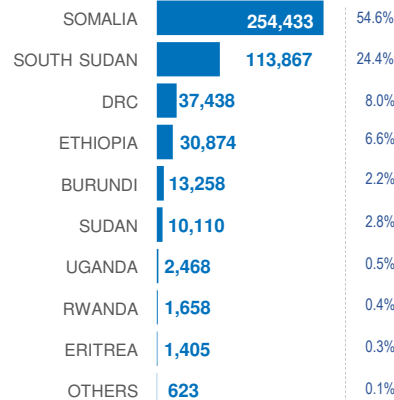

KENYA

Registered refugees and asylum-seekers

as of 30 April 2018

466,134

REGISTERED REFUGEES AND ASYLUM-SEEKERS

HOST LOCATIONS

85%
Living in camps

15%
Living in urban areas

COUNTRIES OF ORIGIN

DEMOGRAPHICS

age and gender

LEGAL STATUS

The boundaries and names shown and the designations used on this map do not imply official endorsement or acceptance by the United Nations.

Sources: UNHCR Kenya. Statistics based on UNHCR's Refugee Registration System, proGres Author: UNHCR Kenya - Data Management Unit Nairobi Feedback: kennaodm@unhcr.org