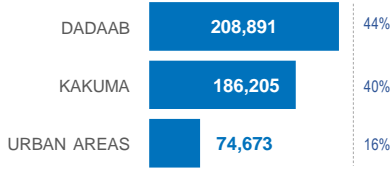

469,769

REGISTERED REFUGEES AND ASYLUM-SEEKERS

HOST LOCATIONS

COUNTRIES OF ORIGIN

DEMOGRAPHICS

age and gender

LEGAL STATUS

The boundaries and names shown and the designations used on this map do not imply official endorsement or acceptance by the United Nations.