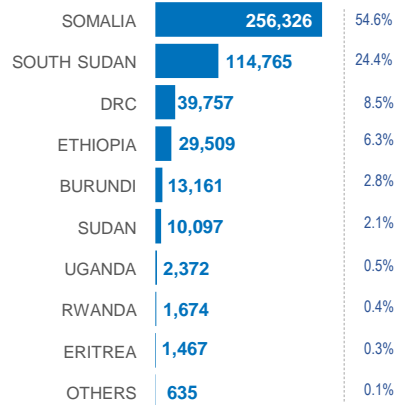

469,769

REGISTERED REFUGEES AND ASYLUM-SEEKERS

HOST LOCATIONS

COUNTRIES OF ORIGIN

DEMOGRAPHICS

age and gender

LEGAL STATUS

The boundaries and names shown and the designations used on this map do not imply official endorsement or acceptance by the United Nations.