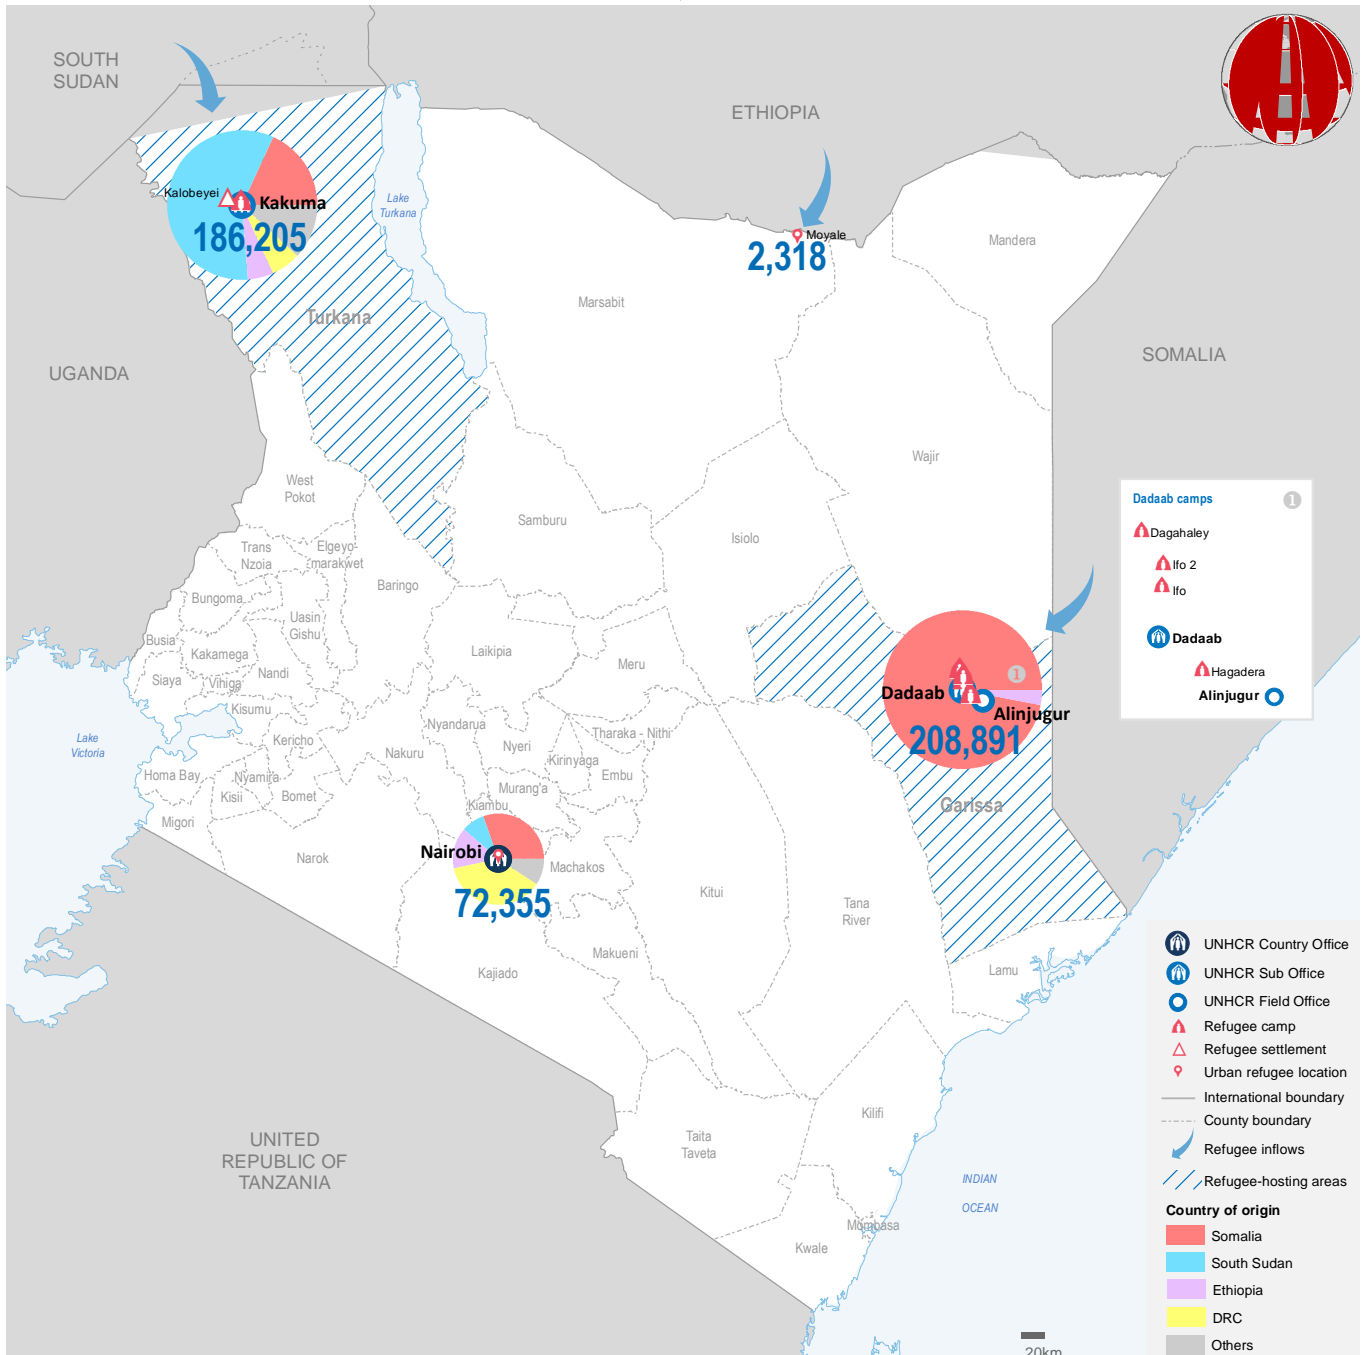

469,769

REGISTERED REFUGEES AND ASYLUM-SEEKERS

HOST LOCATIONS

COUNTRIES OF ORIGIN

DEMOGRAPHICS

age and gender

LEGAL STATUS

The boundaries and names shown and the designations used on this map do not imply official endorsement or acceptance by the United Nations.