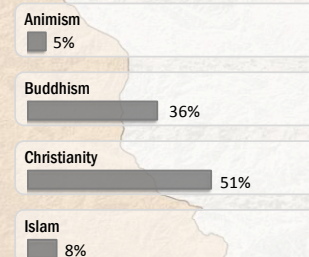

Main States/Regions of Origin

Based on registered refugee population

Total Verified Refugee Population*

95,681

* Verification Exercise conducted from Jan-Apr 2015 and subsequent data changes to-date

Registered population 47,196

Unregistered population 48,485

Religion

Ethnicity

Age and Gender

Legend

- ▲ Temporary Shelter
- UNHCR Office

Source: UNHCR proGres database

For more information, contact: inumaesot@unhcr.org
www.commonservice.info