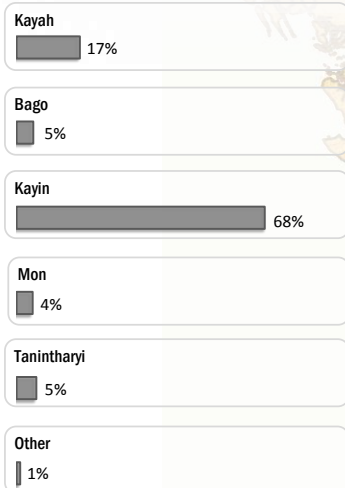

Main States/Regions of Origin

Based on registered refugee population

Total Verified Refugee Population*

95,681

* Verification Exercise conducted from Jan-Apr 2015 and subsequent data changes to-date

Registered population 47,196

Unregistered population 48,485