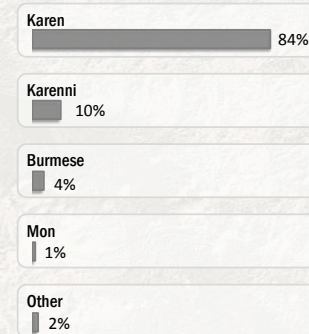

Main States/Regions of Origin

Based on registered refugee population

Total Verified Refugee Population*

95,681

* Verification Exercise conducted from Jan-Apr 2015 and subsequent data changes to-date

Registered population 47,196

Unregistered population 48,485

Religion

Ethnicity

Age and Gender

Legend

- ▲ Temporary Shelter
- UNHCR Office

Source: UNHCR proGres database

For more information, contact: inumaesot@unhcr.org
www.commonservice.info