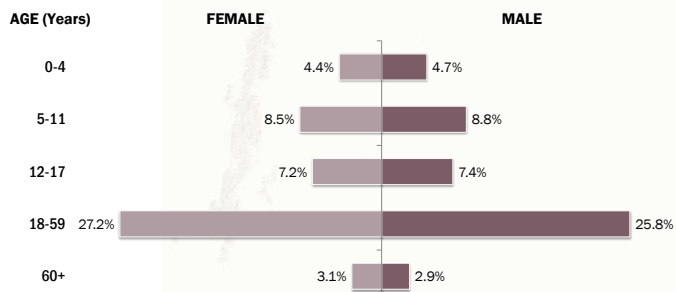

Age and Gender

Legend

- ▲ Temporary Shelter
- UNHCR Office