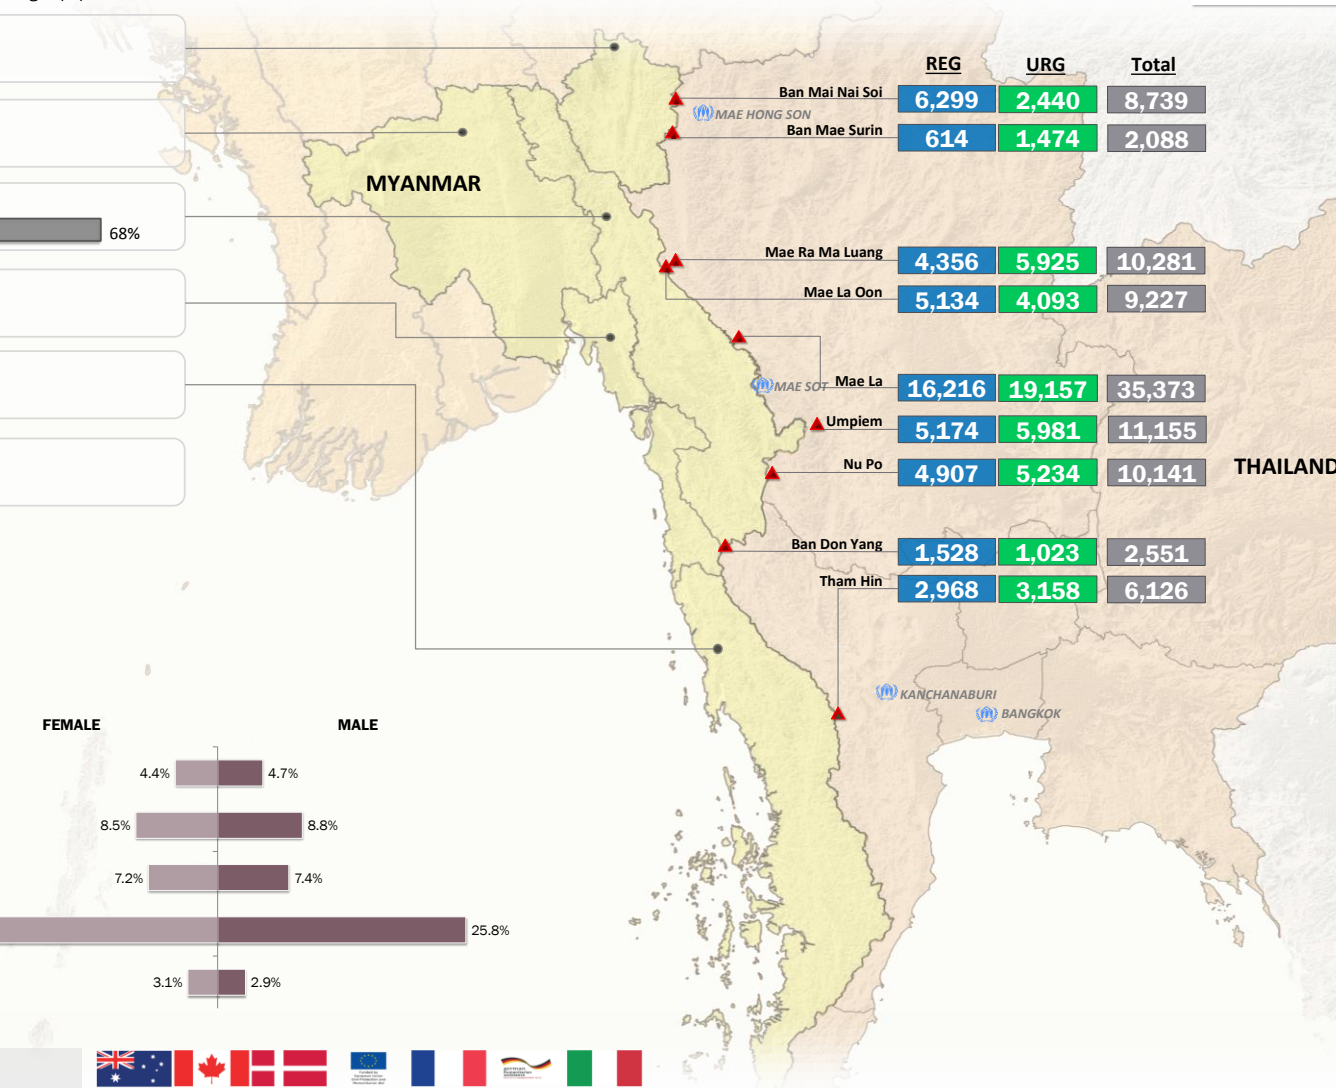

Age and Gender

Legend

- ▲ Temporary Shelter
- UNHCR Office