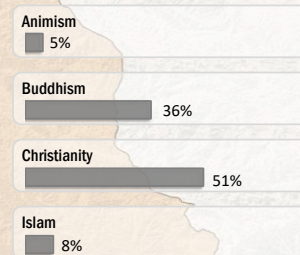

Main States/Regions of Origin

Based on registered refugee population

Total Verified Refugee Population*

93,269

* Verification Exercise conducted from Jan-Apr 2015 and subsequent data changes to-date

Registered population 45,707

Unregistered population 47,562

Religion

Ethnicity

Age and Gender

Legend

- ▲ Temporary Shelter
- 🏠 UNHCR Office