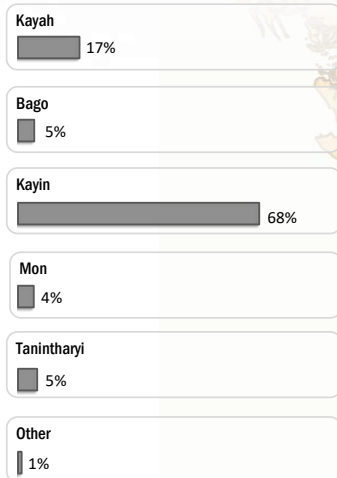

Main States/Regions of Origin

Based on registered refugee population

Total Verified Refugee Population*

93,269

* Verification Exercise conducted from Jan-Apr 2015 and subsequent data changes to-date

Registered population 45,707

Unregistered population 47,562

Religion

Ethnicity

Age and Gender

Legend

- ▲ Temporary Shelter
- 🏠 UNHCR Office