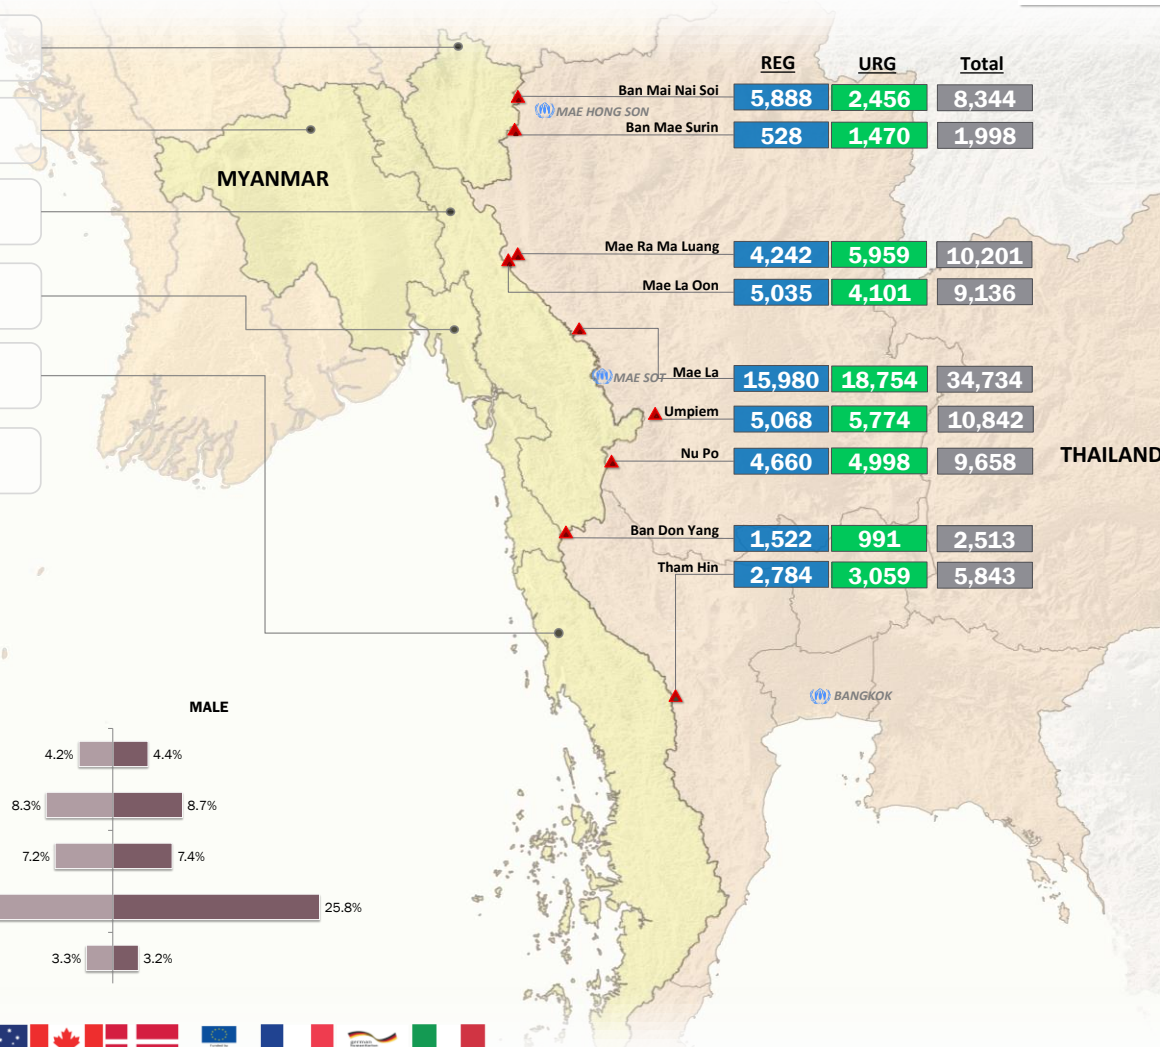

Main States/Regions of Origin

Based on registered refugee population

Total Verified Refugee Population*

93,269

* Verification Exercise conducted from Jan-Apr 2015 and subsequent data changes to-date

Registered population 45,707

Unregistered population 47,562

Religion

Ethnicity

Age and Gender

Legend

- ▲ Temporary Shelter
- 🏠 UNHCR Office