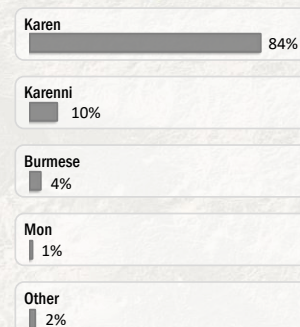

Main States/Regions of Origin

Based on registered refugee population

Total Verified Refugee Population*

93,269

* Verification Exercise conducted from Jan-Apr 2015 and subsequent data changes to-date

Registered population 45,707

Unregistered population 47,562

Religion

Ethnicity

Age and Gender

Legend

- ▲ Temporary Shelter
- 🏠 UNHCR Office