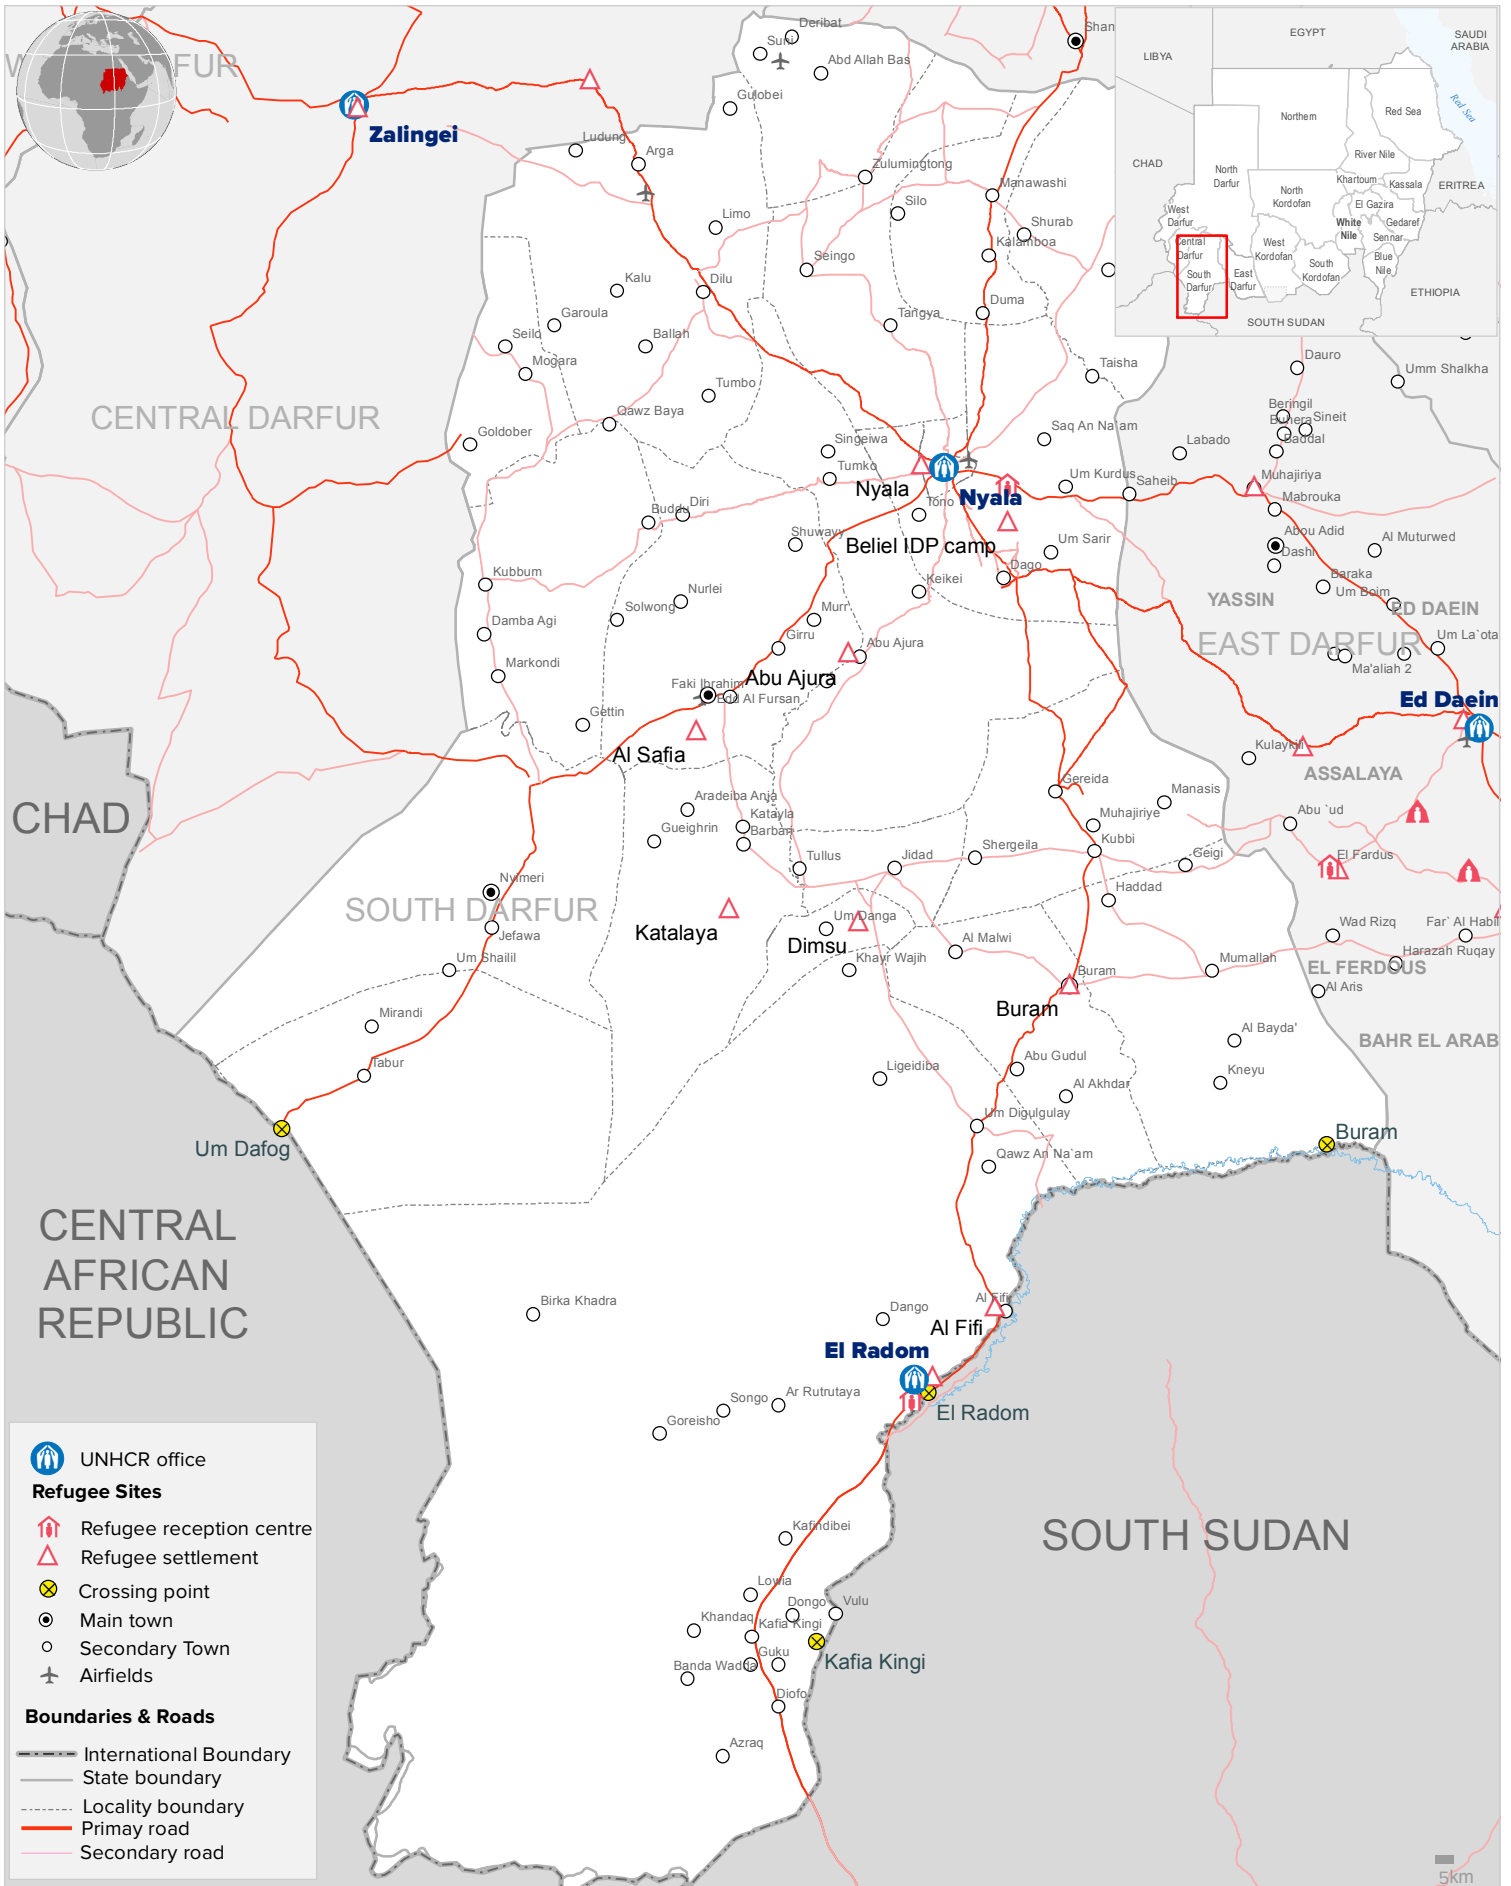

SUDAN: South Darfur State

UNHCR presence and refugee locations

As of 04 Sep 2019

UNHCR
The UN Refugee Agency

The boundaries and names shown and the designations used on this map do not imply official endorsement or acceptance by the United Nations. Final boundary between the Republic of Sudan and the Republic of South Sudan has not yet been determined. ** Final status of the Abyei area is not yet determined.

Creation date: 04 Sep 2019 Sources: Geodata: UNHCR, OCHA. Author: UNHCR Sudan Feedback: MOAHMEDM@UNHCR.ORG, WINA@UNHCR.ORG