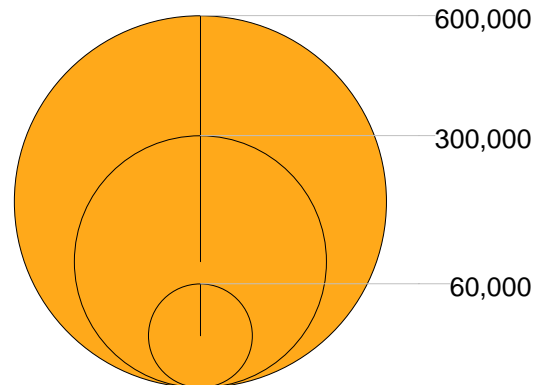

Africa: Total refugee population by country of asylum, end-2008

FIGSS
Field Information and
Coordination Support Section
Division of Operational Services

Sources:
UNHCR, Global Insight digital mapping
© 1998 Europa Technologies Ltd.

The boundaries and names shown
and the designations used on this
map do not imply official endorsement
or acceptance by the United Nations.

■ Refugees*

◆ Total population below 10,000

* Including people in refugee-like situations