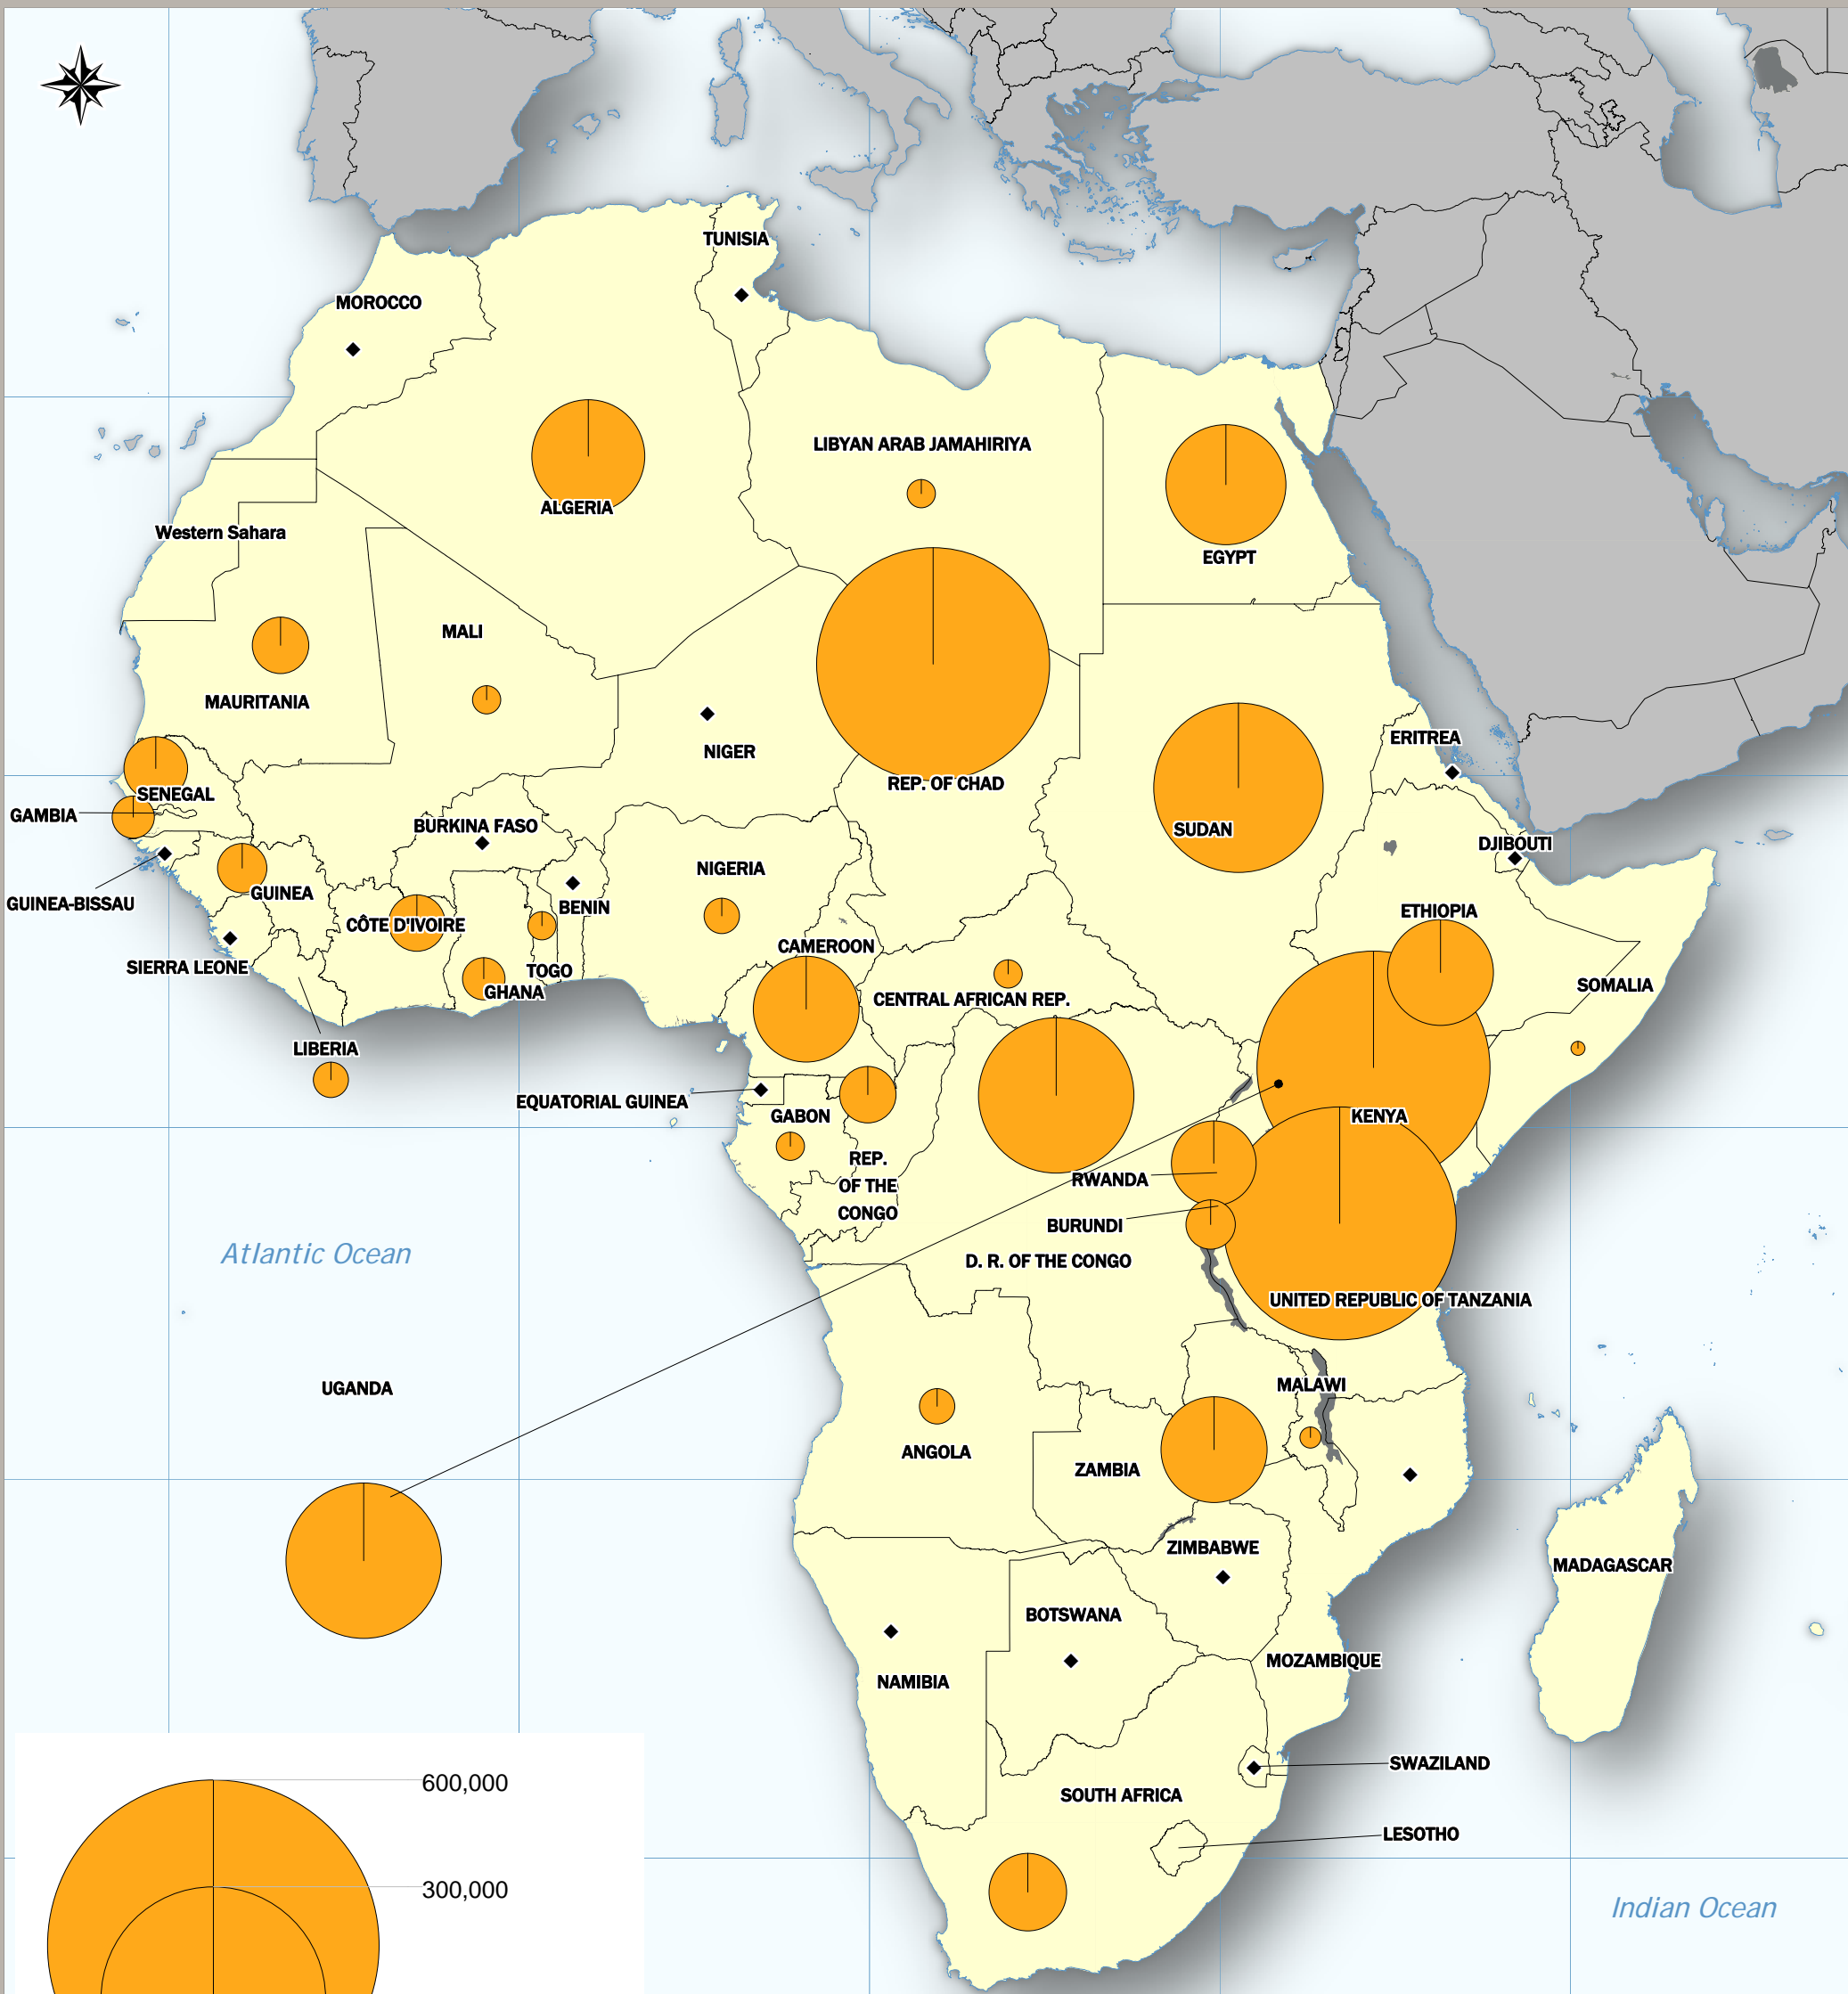

Africa: Total refugee population by country of asylum, end-2008

FIGSS
Field Information and
Coordination Support Section
Division of Operational Services

Sources:
UNHCR, Global Insight digital mapping
© 1998 Europa Technologies Ltd.

The boundaries and names shown
and the designations used on this
map do not imply official endorsement
or acceptance by the United Nations.

■ Refugees*

◆ Total population below 10,000

* Including people in refugee-like situations