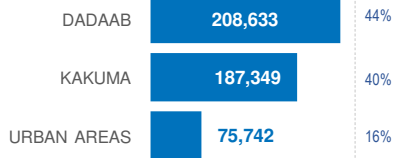

KENYA

Registered refugees and asylum-seekers

as of 31 December 2018

471,724

REGISTERED REFUGEES AND ASYLUM-SEEKERS

HOST LOCATIONS

89%
Living in camps

11%
Living in urban areas