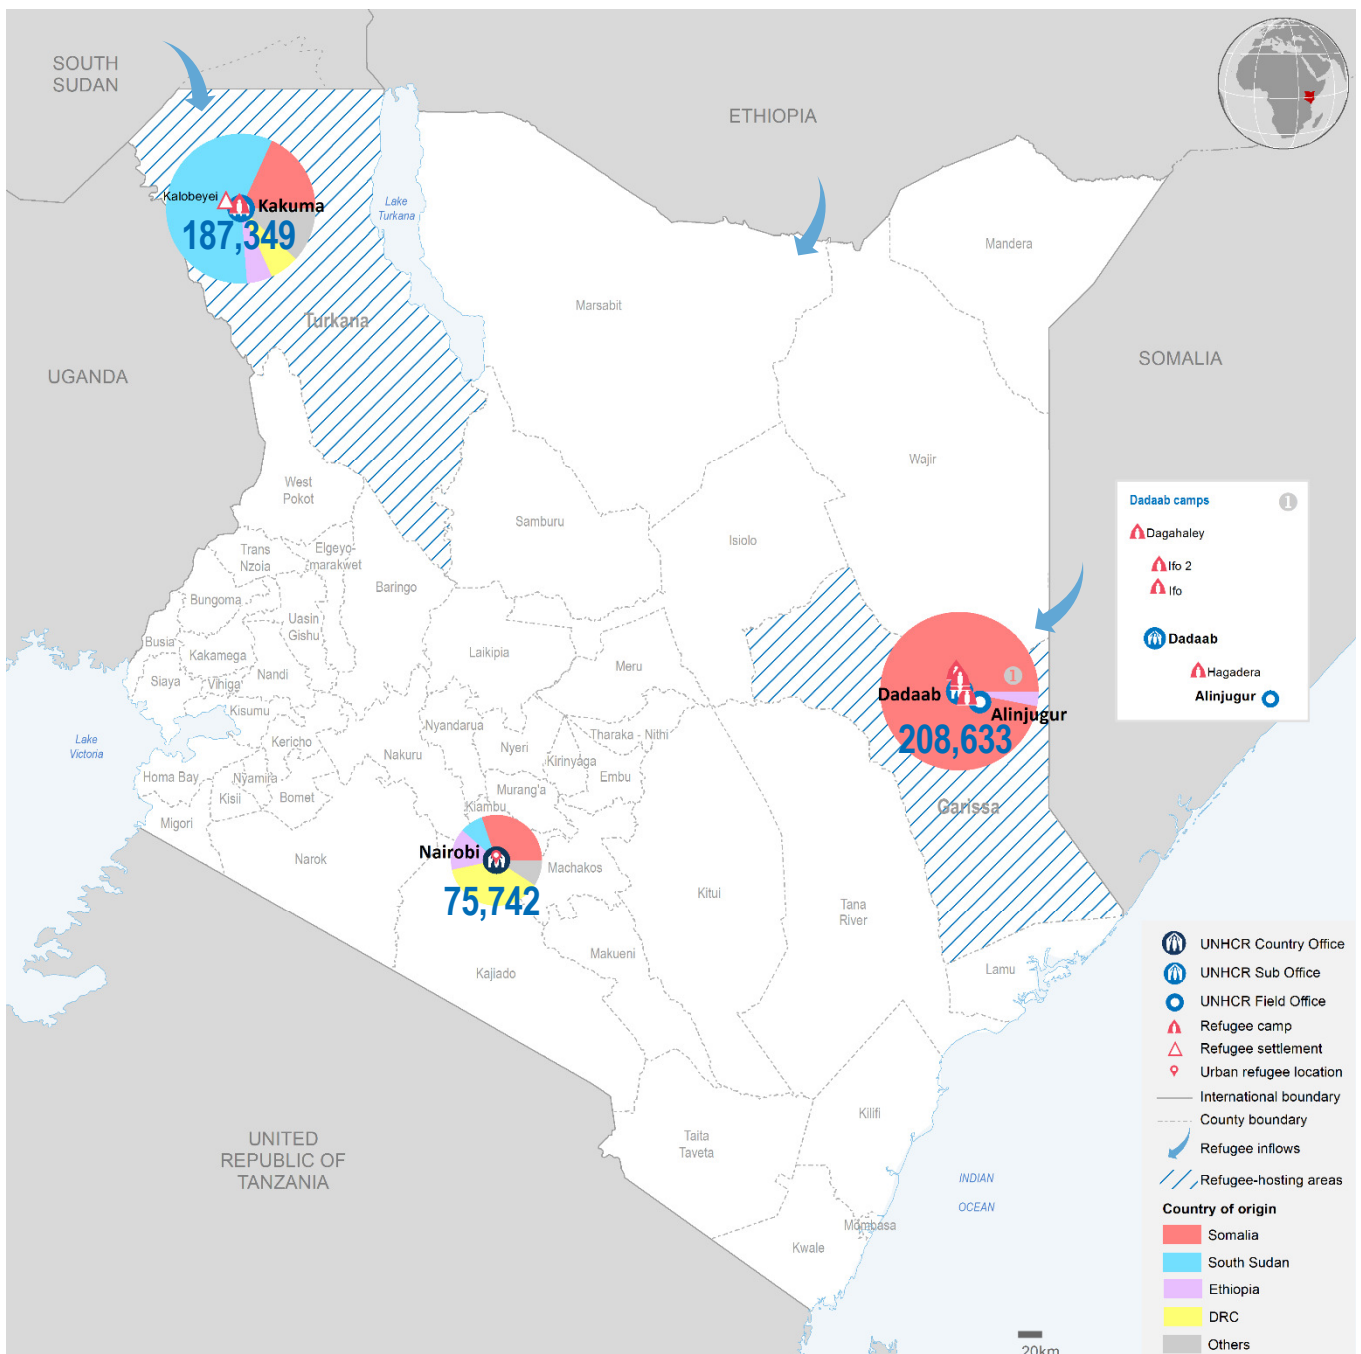

KENYA

Registered refugees and asylum-seekers

as of 31 December 2018

471,724

REGISTERED REFUGEES AND ASYLUM-SEEKERS

HOST LOCATIONS

89%
Living in camps

11%
Living in urban areas

COUNTRIES OF ORIGIN

DEMOGRAPHICS

age and gender

LEGAL STATUS

The boundaries and names shown and the designations used on this map do not imply official endorsement or acceptance by the United Nations.

Sources: UNHCR Kenya. Statistics based on UNHCR's Refugee Registration System, proGres Author: UNHCR Kenya - Data Management Unit Nairobi Feedback: kennaodm@unhcr.org