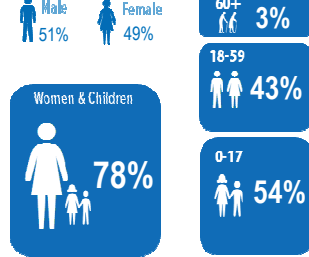

KENYA

Registered refugees and asylum-seekers

as of 31 December 2018

471,724

REGISTERED REFUGEES AND ASYLUM-SEEKERS

HOST LOCATIONS

89%
Living in camps

11%
Living in urban areas

COUNTRIES OF ORIGIN

DEMOGRAPHICS

age and gender

LEGAL STATUS

The boundaries and names shown and the designations used on this map do not imply official endorsement or acceptance by the United Nations.

Sources: UNHCR Kenya. Statistics based on UNHCR's Refugee Registration System, proGres Author: UNHCR Kenya - Data Management Unit Nairobi Feedback: kennaodm@unhcr.org