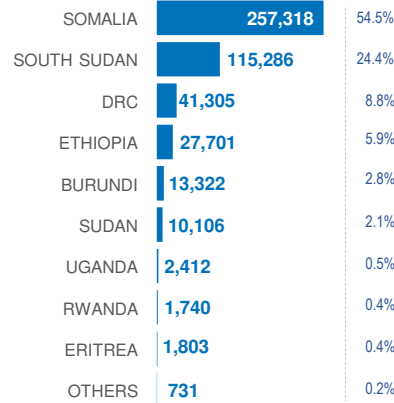

KENYA

Registered refugees and asylum-seekers

as of 31 December 2018

471,724

REGISTERED REFUGEES AND ASYLUM-SEEKERS

HOST LOCATIONS

89%
Living in camps

11%
Living in urban areas

COUNTRIES OF ORIGIN

DEMOGRAPHICS

age and gender

LEGAL STATUS

The boundaries and names shown and the designations used on this map do not imply official endorsement or acceptance by the United Nations.

Sources: UNHCR Kenya. Statistics based on UNHCR's Refugee Registration System, proGres Author: UNHCR Kenya - Data Management Unit Nairobi Feedback: kennaodm@unhcr.org