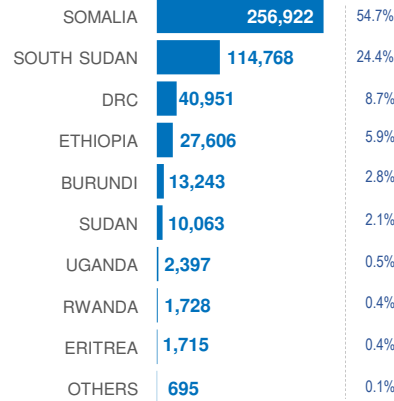

KENYA

Registered refugees and asylum-seekers

as of 30 November 2018

470,088

REGISTERED REFUGEES AND ASYLUM-SEEKERS

HOST LOCATIONS

84%
Living in camps

16%
Living in urban areas

COUNTRIES OF ORIGIN

DEMOGRAPHICS

age and gender

LEGAL STATUS

The boundaries and names shown and the designations used on this map do not imply official endorsement or acceptance by the United Nations.

Sources: UNHCR Kenya. Statistics based on UNHCR's Refugee Registration System, proGres Author: UNHCR Kenya - Data Management Unit Nairobi Feedback: kennaodm@unhcr.org