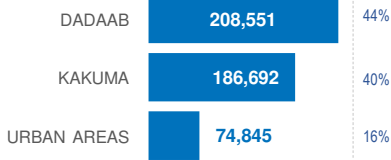

KENYA

Registered refugees and asylum-seekers

as of 30 November 2018

470,088

REGISTERED REFUGEES AND ASYLUM-SEEKERS

HOST LOCATIONS

84%
Living in camps

16%
Living in urban areas