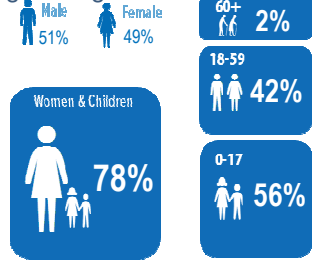

KENYA

Registered refugees and asylum-seekers

as of 30 November 2018

470,088

REGISTERED REFUGEES AND ASYLUM-SEEKERS

HOST LOCATIONS

84%
Living in camps

16%
Living in urban areas

COUNTRIES OF ORIGIN

DEMOGRAPHICS

age and gender

LEGAL STATUS

The boundaries and names shown and the designations used on this map do not imply official endorsement or acceptance by the United Nations.

Sources: UNHCR Kenya. Statistics based on UNHCR's Refugee Registration System, proGres Author: UNHCR Kenya - Data Management Unit Nairobi Feedback: kennaodm@unhcr.org