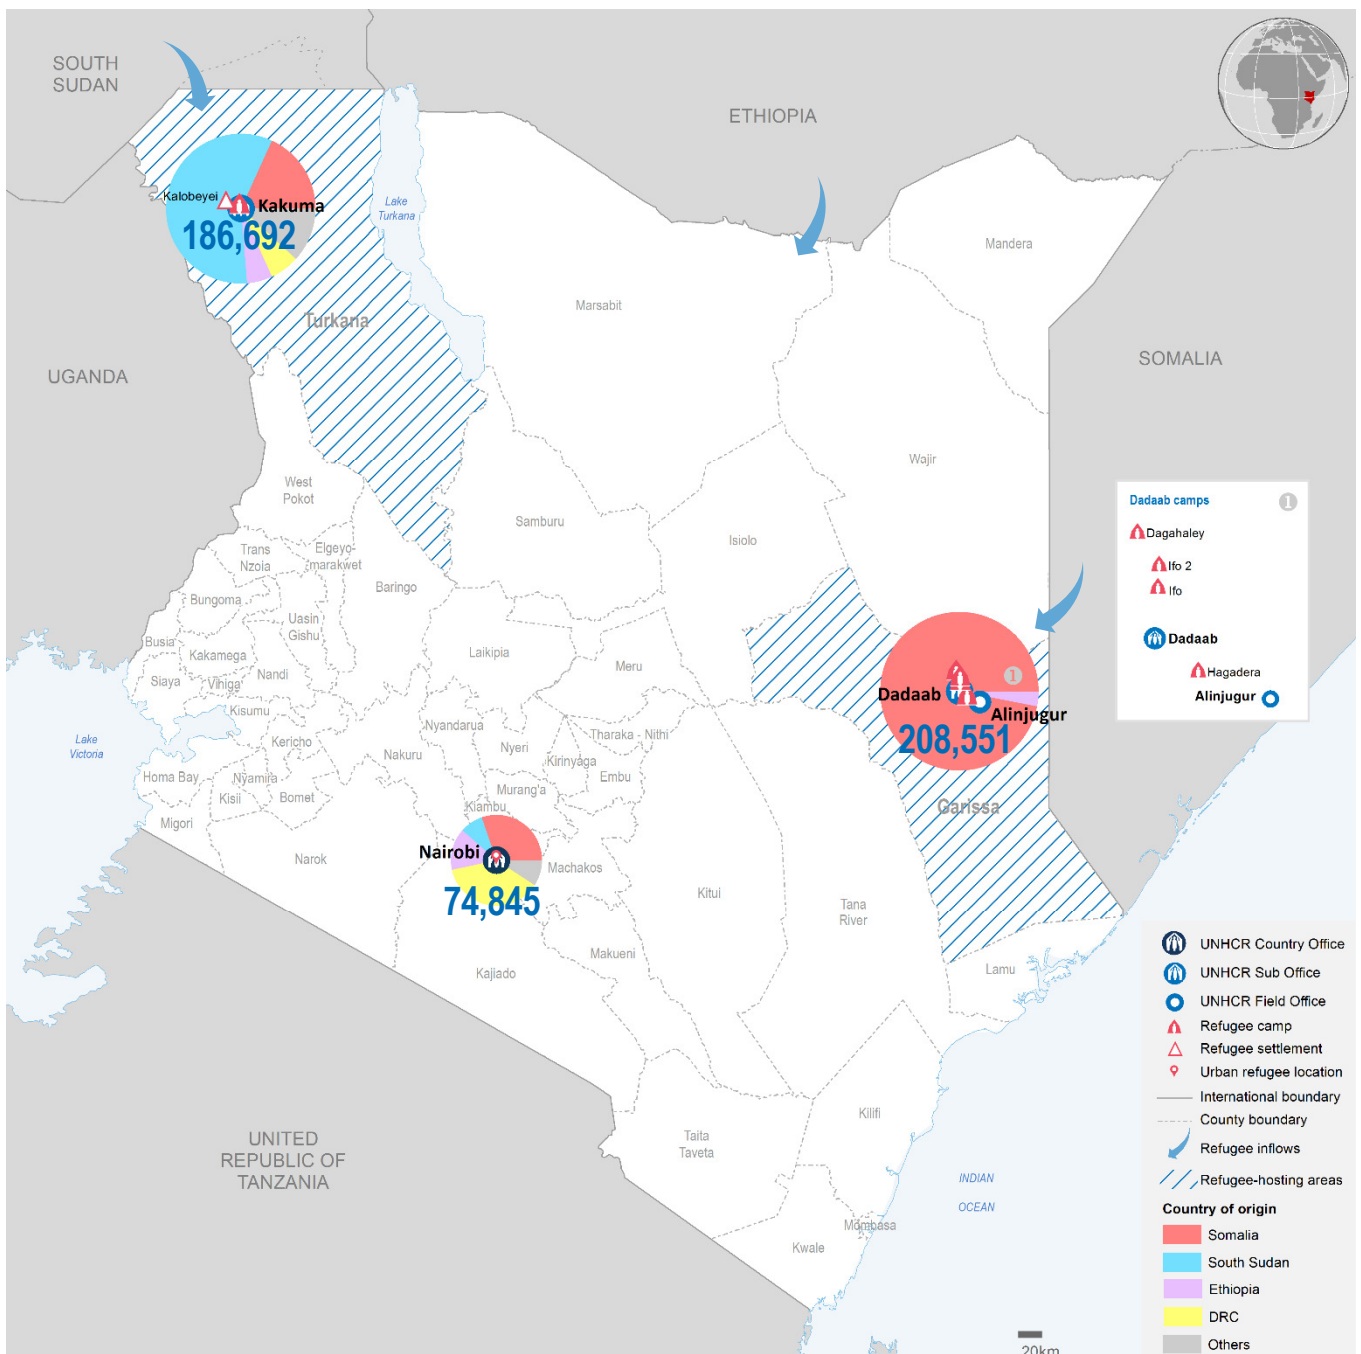

KENYA

Registered refugees and asylum-seekers

as of 30 November 2018

470,088

REGISTERED REFUGEES AND ASYLUM-SEEKERS

HOST LOCATIONS

84%
Living in camps

16%
Living in urban areas

COUNTRIES OF ORIGIN

DEMOGRAPHICS

age and gender

LEGAL STATUS

The boundaries and names shown and the designations used on this map do not imply official endorsement or acceptance by the United Nations.

Sources: UNHCR Kenya. Statistics based on UNHCR's Refugee Registration System, proGres Author: UNHCR Kenya - Data Management Unit Nairobi Feedback: kennaodm@unhcr.org