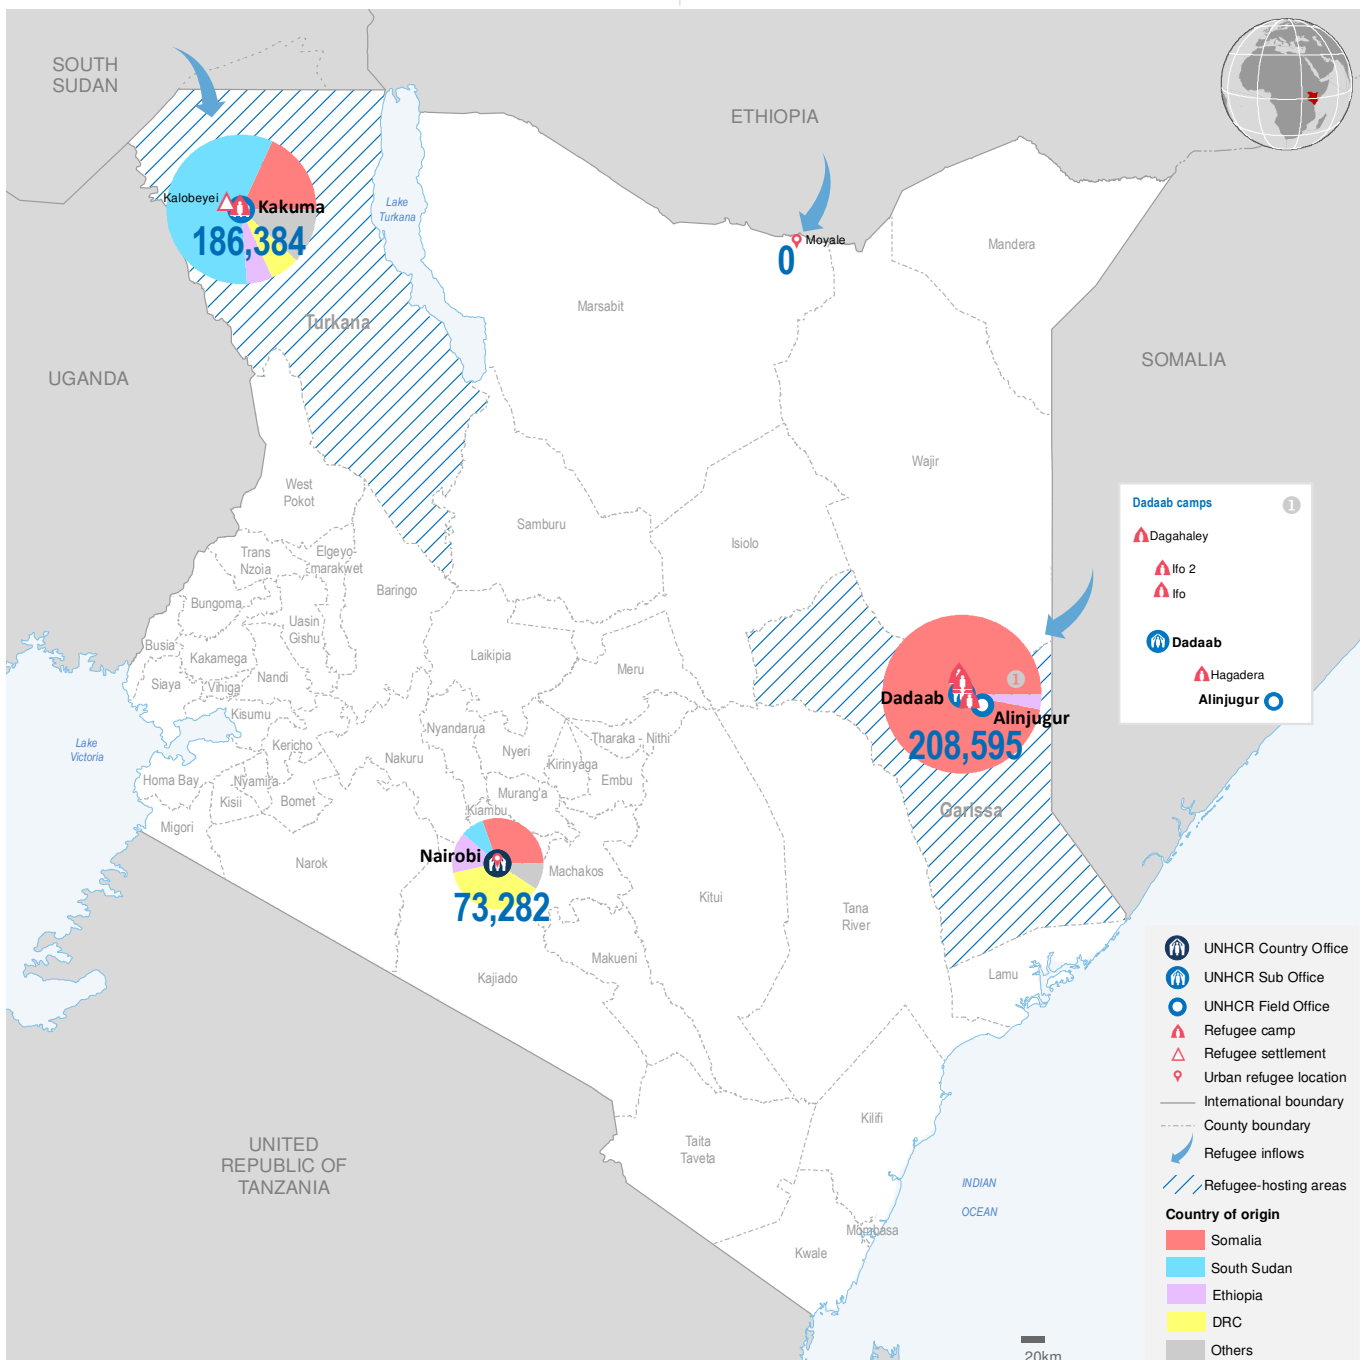

KENYA

Registered refugees and asylum-seekers

as of 30 September 2018

468,261

REGISTERED REFUGEES AND ASYLUM-SEEKERS

HOST LOCATIONS

84%
Living in camps

16%
Living in urban areas

COUNTRIES OF ORIGIN

DEMOGRAPHICS

age and gender

LEGAL STATUS

The boundaries and names shown and the designations used on this map do not imply official endorsement or acceptance by the United Nations.

Sources: UNHCR Kenya. Statistics based on UNHCR's Refugee Registration System, *proGres* Author: UNHCR Kenya - Data Management Unit Nairobi Feedback: kennaodm@unhcr.org