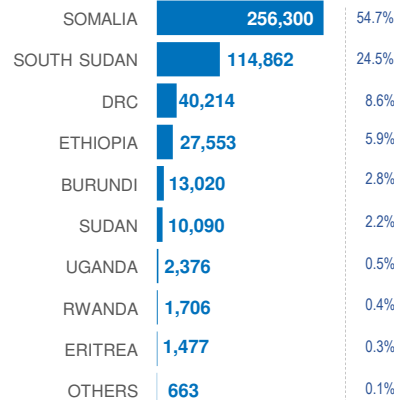

KENYA

Registered refugees and asylum-seekers

as of 30 September 2018

468,261

REGISTERED REFUGEES AND ASYLUM-SEEKERS

HOST LOCATIONS

84%
Living in camps

16%
Living in urban areas

COUNTRIES OF ORIGIN

DEMOGRAPHICS

age and gender

LEGAL STATUS

The boundaries and names shown and the designations used on this map do not imply official endorsement or acceptance by the United Nations.

Sources: UNHCR Kenya. Statistics based on UNHCR's Refugee Registration System, *proGres* Author: UNHCR Kenya - Data Management Unit Nairobi Feedback: kennaodm@unhcr.org