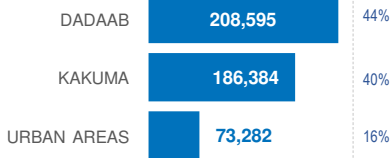

KENYA

Registered refugees and asylum-seekers

as of 30 September 2018

468,261

REGISTERED REFUGEES AND ASYLUM-SEEKERS

HOST LOCATIONS

84%
Living in camps

16%
Living in urban areas