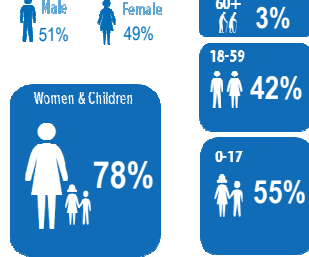

KENYA

Registered refugees and asylum-seekers

as of 30 September 2018

468,261

REGISTERED REFUGEES AND ASYLUM-SEEKERS

HOST LOCATIONS

84%
Living in camps

16%
Living in urban areas

COUNTRIES OF ORIGIN

DEMOGRAPHICS

age and gender

LEGAL STATUS

The boundaries and names shown and the designations used on this map do not imply official endorsement or acceptance by the United Nations.

Sources: UNHCR Kenya. Statistics based on UNHCR's Refugee Registration System, *proGres* Author: UNHCR Kenya - Data Management Unit Nairobi Feedback: kennaodm@unhcr.org