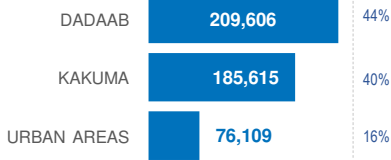

KENYA

Registered refugees and asylum-seekers

as of 31 July 2018

471,330

REGISTERED REFUGEES AND ASYLUM-SEEKERS

HOST LOCATIONS

84%
Living in camps

16%
Living in urban areas