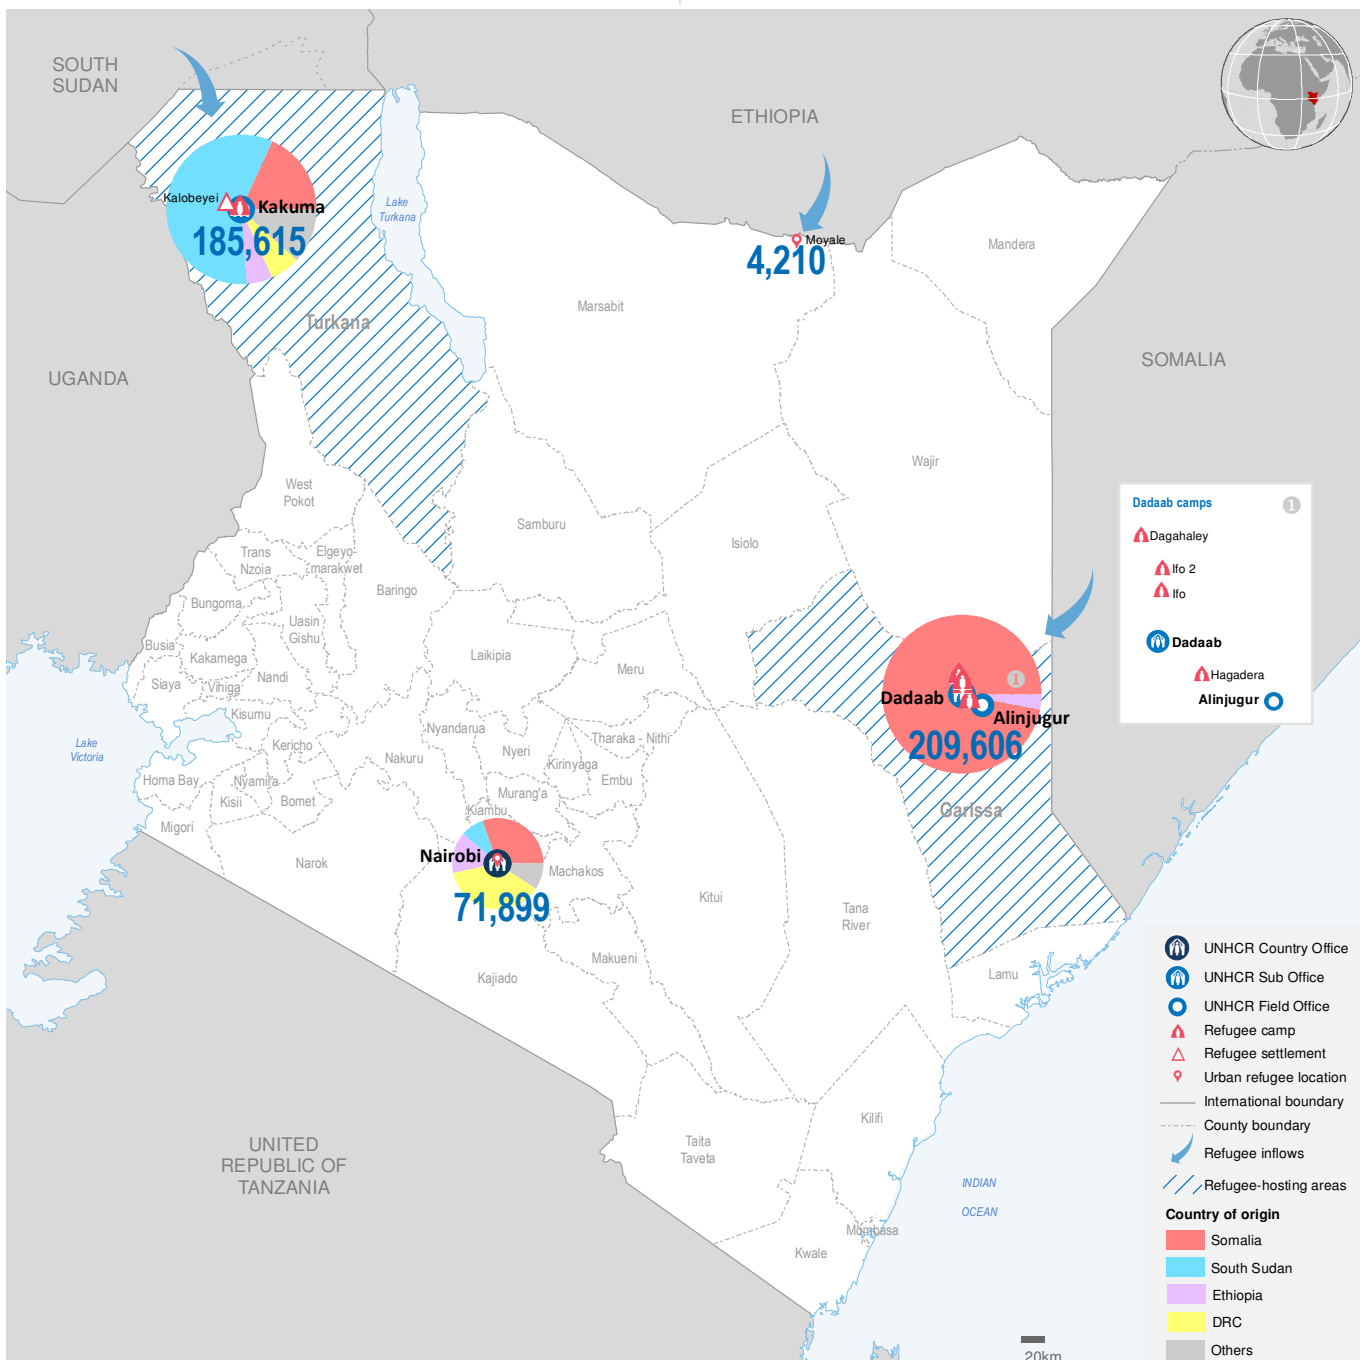

KENYA

Registered refugees and asylum-seekers

as of 31 July 2018

471,330

REGISTERED REFUGEES AND ASYLUM-SEEKERS

HOST LOCATIONS

84%
Living in camps

16%
Living in urban areas

COUNTRIES OF ORIGIN

DEMOGRAPHICS

age and gender

LEGAL STATUS

The boundaries and names shown and the designations used on this map do not imply official endorsement or acceptance by the United Nations.

Sources: UNHCR Kenya. Statistics based on UNHCR's Refugee Registration System, *proGres* Author: UNHCR Kenya - Data Management Unit Nairobi Feedback: kennaodm@unhcr.org