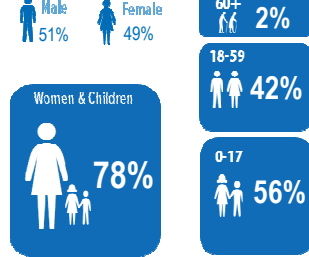

KENYA

Registered refugees and asylum-seekers

as of 31 July 2018

471,330

REGISTERED REFUGEES AND ASYLUM-SEEKERS

HOST LOCATIONS

84%
Living in camps

16%
Living in urban areas

COUNTRIES OF ORIGIN

DEMOGRAPHICS

age and gender

LEGAL STATUS

The boundaries and names shown and the designations used on this map do not imply official endorsement or acceptance by the United Nations.

Sources: UNHCR Kenya. Statistics based on UNHCR's Refugee Registration System, *proGres* Author: UNHCR Kenya - Data Management Unit Nairobi Feedback: kennaodm@unhcr.org