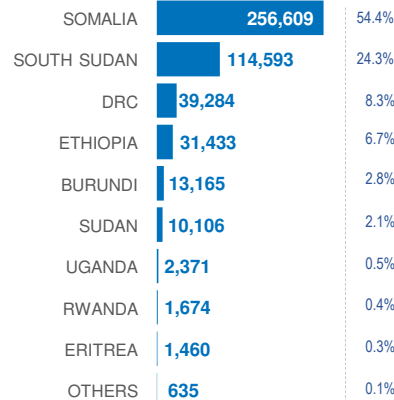

KENYA

Registered refugees and asylum-seekers

as of 31 July 2018

471,330

REGISTERED REFUGEES AND ASYLUM-SEEKERS

HOST LOCATIONS

84%
Living in camps

16%
Living in urban areas

COUNTRIES OF ORIGIN

DEMOGRAPHICS

age and gender

LEGAL STATUS

The boundaries and names shown and the designations used on this map do not imply official endorsement or acceptance by the United Nations.

Sources: UNHCR Kenya. Statistics based on UNHCR's Refugee Registration System, *proGres* Author: UNHCR Kenya - Data Management Unit Nairobi Feedback: kennaodm@unhcr.org