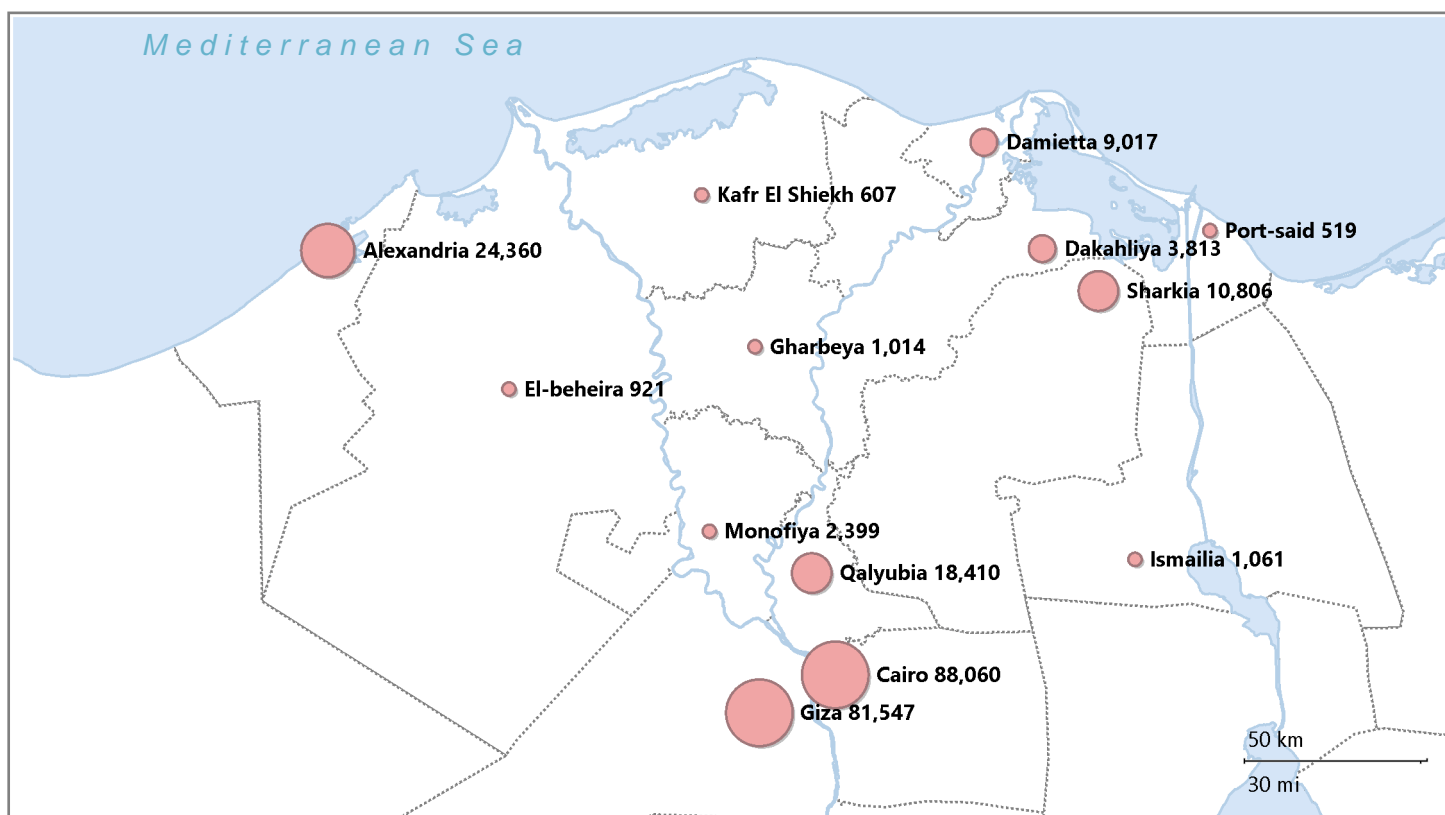

UNHCR Egypt Monthly Statistical Report

as of 31 January 2019

Total Population **247,142**

Asylum Seekers* **194,028** 79%

Refugees **53,114** 21%

Syrians 133,028 54% **Other Nationalities 114,114** 46%

BREAKDOWN BY COUNTRY OF ORIGIN

TOTAL ASYLUM SEEKERS REFUGEES

TOTAL REGISTERED IN 2019

REGISTERED IN JANUARY 2019

* All Syrians who approached UNHCR Egypt after 2011 are registered as asylum seekers and do not undergo refugee status determination but are considered as Refugees. The boundaries, names shown and the designations used on this map do not imply official endorsement or acceptance by the United Nations.

Population change by Individuals from December 2018 to January 2019

		Syrians	Other Nationalities
 Starting Population	244,910	132,871	112,039
 Total Increase 3,124			
 New Registration		515	2,324
 Activated/Reopened		180	105
 Total Decrease 892			
 Closed		524	341
 Inactivated		14	13
 Ending Population	247,142	133,028	114,114

Breakdown by Area of Responsibility

Governorate	Syrian	Other	Total	Percentage
Cairo Office				
Cairo	23,690	64,370	88,060	35.63%
Giza	38,002	43,545	81,547	33.00%
Qalyubia	17,957	453	18,410	7.45%
Sharkia	10,374	432	10,806	4.37%
Monofiya	2,320	79	2,399	0.97%
Ismailia	989	72	1,061	0.43%
Suez	193	816	1,009	0.41%
The Red Sea	677	15	692	0.28%
Assiut	353	77	430	0.17%
Menia	375	5	380	0.15%
Fayoum	313	20	333	0.13%
Bani Souwaif	193	28	221	0.09%
Sohag	179	17	196	0.08%
Qena	102	20	122	0.05%
Luxor	107	8	115	0.05%
Aswan	23	57	80	0.03%
South Sinai	53	24	77	0.03%
North Sinai	24	13	37	0.01%
New Valley	4	2	6	0.00%
Total	95,928	110,053	205,981	83.35%
Alexandria Office				
Alexandria	21,021	3,339	24,360	9.86%
Damietta	8,961	56	9,017	3.65%
Dakahliya	3,358	455	3,813	1.54%
Gharbeya	943	71	1014	0.41%
El-beheira	861	60	921	0.37%
Matrouh	871	39	910	0.37%
Kafr El Shiekh	573	34	607	0.25%
Port-said	512	7	519	0.21%
Total	37,100	4,061	41,161	16.65%