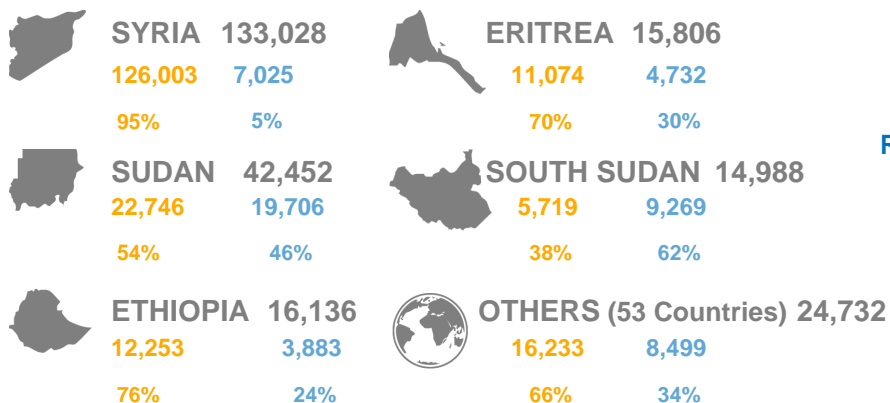

UNHCR Egypt Monthly Statistical Report

as of 31 January 2019

Total Population **247,142**

Asylum Seekers* **194,028** 79%

Refugees **53,114** 21%

Syrians 133,028 54% **Other Nationalities 114,114** 46%

BREAKDOWN BY COUNTRY OF ORIGIN

TOTAL ASYLUM SEEKERS REFUGEES

TOTAL REGISTERED IN 2019

REGISTERED IN JANUARY 2019

* All Syrians who approached UNHCR Egypt after 2011 are registered as asylum seekers and do not undergo refugee status determination but are considered as Refugees. The boundaries, names shown and the designations used on this map do not imply official endorsement or acceptance by the United Nations.

Population change by Individuals from December 2018 to January 2019

		Syrians	Other Nationalities
 Starting Population	244,910	132,871	112,039
 Total Increase 3,124			
 New Registration		515	2,324
 Activated/Reopened		180	105
 Total Decrease 892			
 Closed		524	341
 Inactivated		14	13
 Ending Population	247,142	133,028	114,114