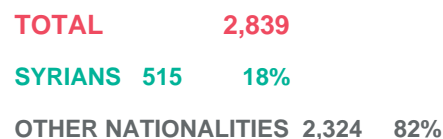

UNHCR Egypt Monthly Statistical Report

as of 31 January 2019

Total Population **247,142**

Asylum Seekers* **194,028** 79%

Refugees **53,114** 21%

Syrians 133,028 54% **Other Nationalities 114,114** 46%

BREAKDOWN BY COUNTRY OF ORIGIN

TOTAL ASYLUM SEEKERS REFUGEES

TOTAL REGISTERED IN 2019

REGISTERED IN JANUARY 2019

* All Syrians who approached UNHCR Egypt after 2011 are registered as asylum seekers and do not undergo refugee status determination but are considered as Refugees. The boundaries, names shown and the designations used on this map do not imply official endorsement or acceptance by the United Nations.