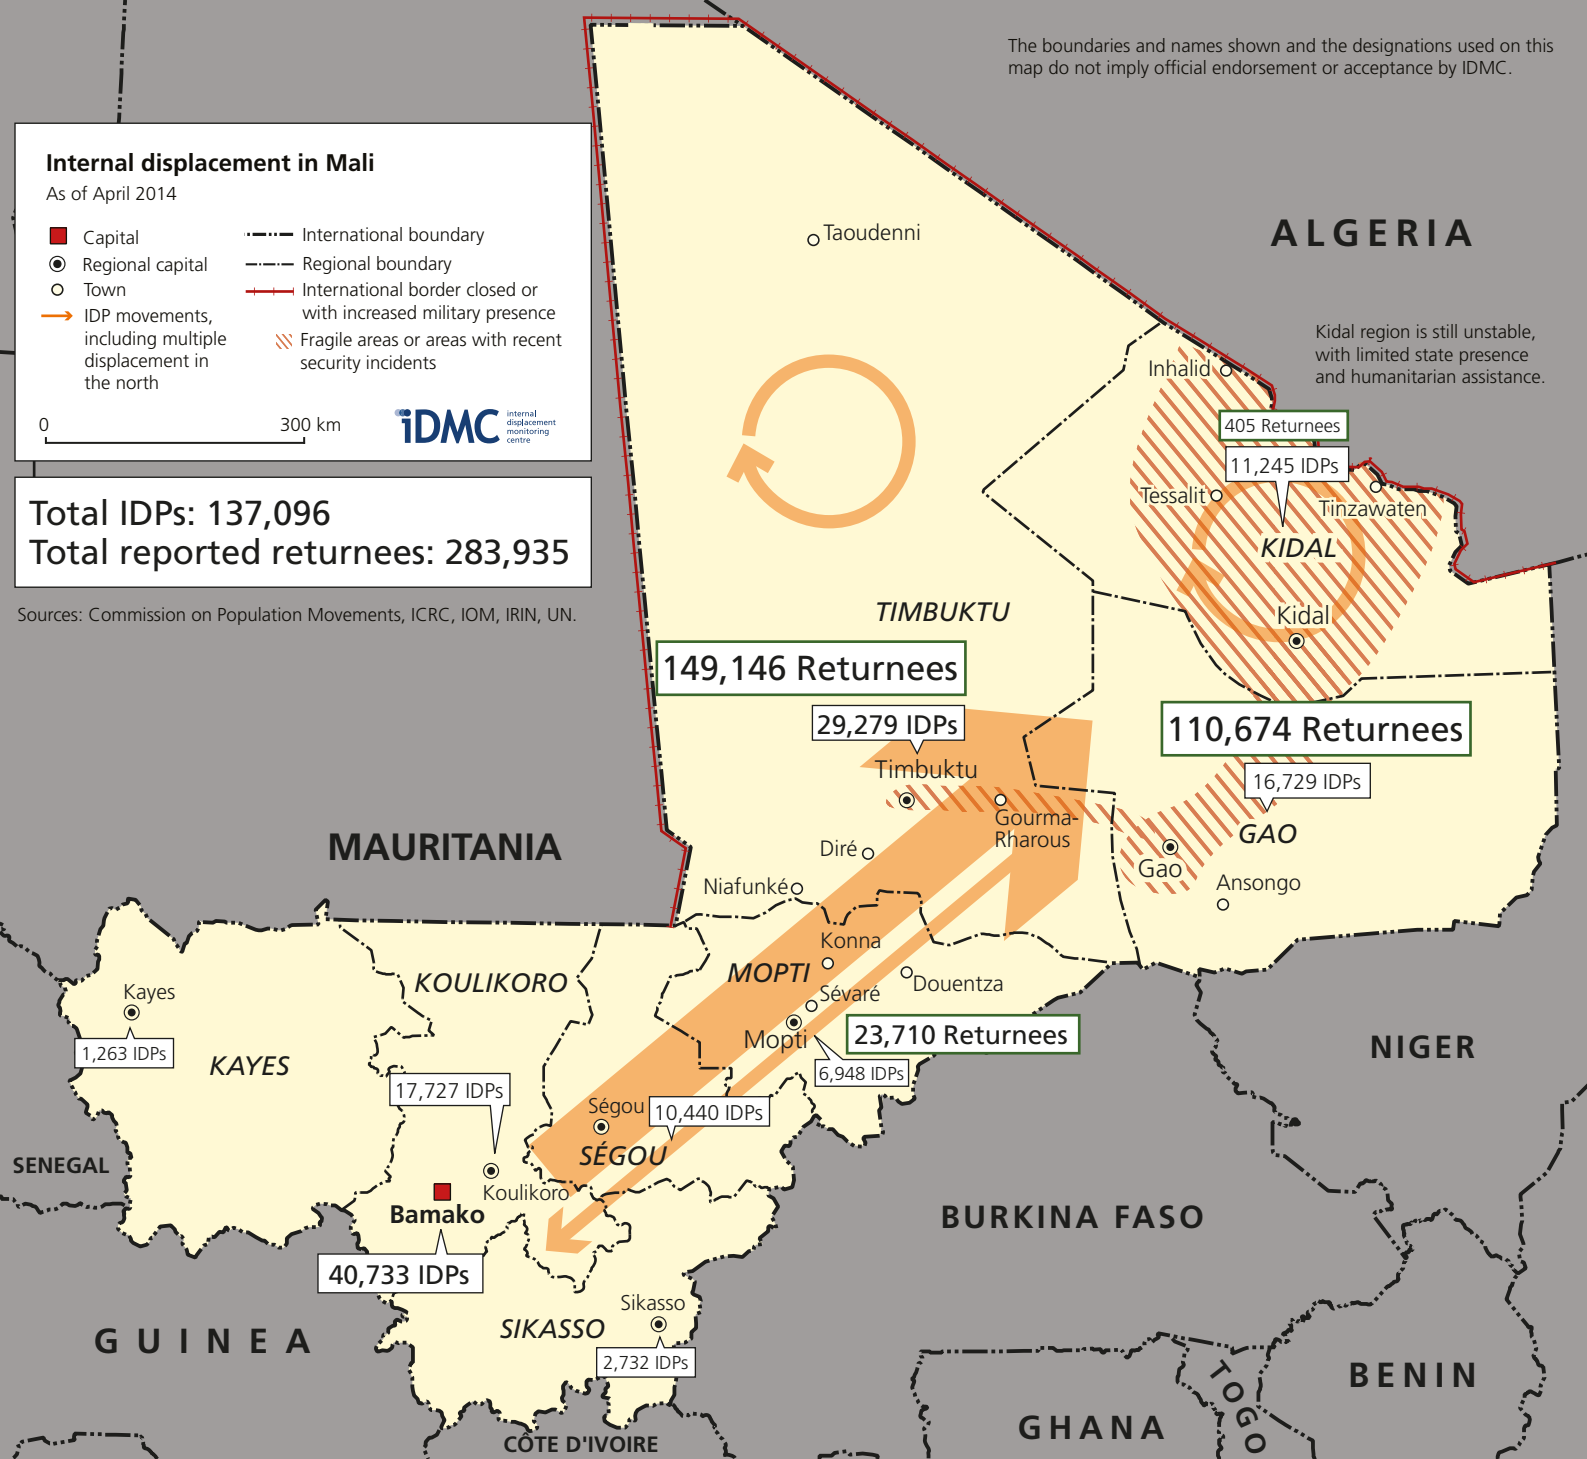

The boundaries and names shown and the designations used on this map do not imply official endorsement or acceptance by IDMC.

Internal displacement in Mali

As of April 2014

- Capital
- Regional capital
- Town
- IDP movements, including multiple displacement in the north
- International boundary
- - - Regional boundary
- International border closed or with increased military presence
- ▨ Fragile areas or areas with recent security incidents

0 300 km

IDMC internal displacement monitoring centre

Total IDPs: 137,096
Total reported returnees: 283,935

Sources: Commission on Population Movements, ICRC, IOM, IRIN, UN.

ALGERIA

Kidal region is still unstable, with limited state presence and humanitarian assistance.

TIMBUKTU

MAURITANIA

NIGER

BURKINA FASO

GUINEA

BENIN

CÔTE D'IVOIRE

GHANA

TOGO

Inhalid

Taoudenni

Tessalit

Tinzawaten

405 Returnees

11,245 IDPs

Kidal