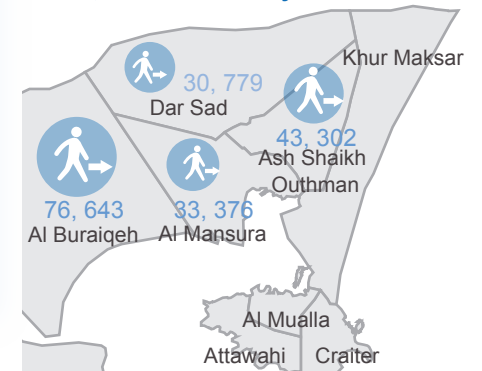

1,267,590

Internally Displaced People

Top 5 Internally Displaced People by Governorate of destination

Hajjah	298,788
Al Dhale'e	227,414
Aden	184,100
Ibb	57,708
Abyan	52,541

Top 5 Internally Displaced People by Governorate of origin (where specified)

Aden	256,674
Al Dhale'e	97,238
Lahj	45,782
Sana'a	35,518
Shabwah	30,096

The number of IDPs inside Aden has increased significantly from 31,500 to 184,100 since 31 May 2015.

Districts of origin of the IDPs are unknown.

*Governorates of origin of the IDPs in Hajjah are unknown.