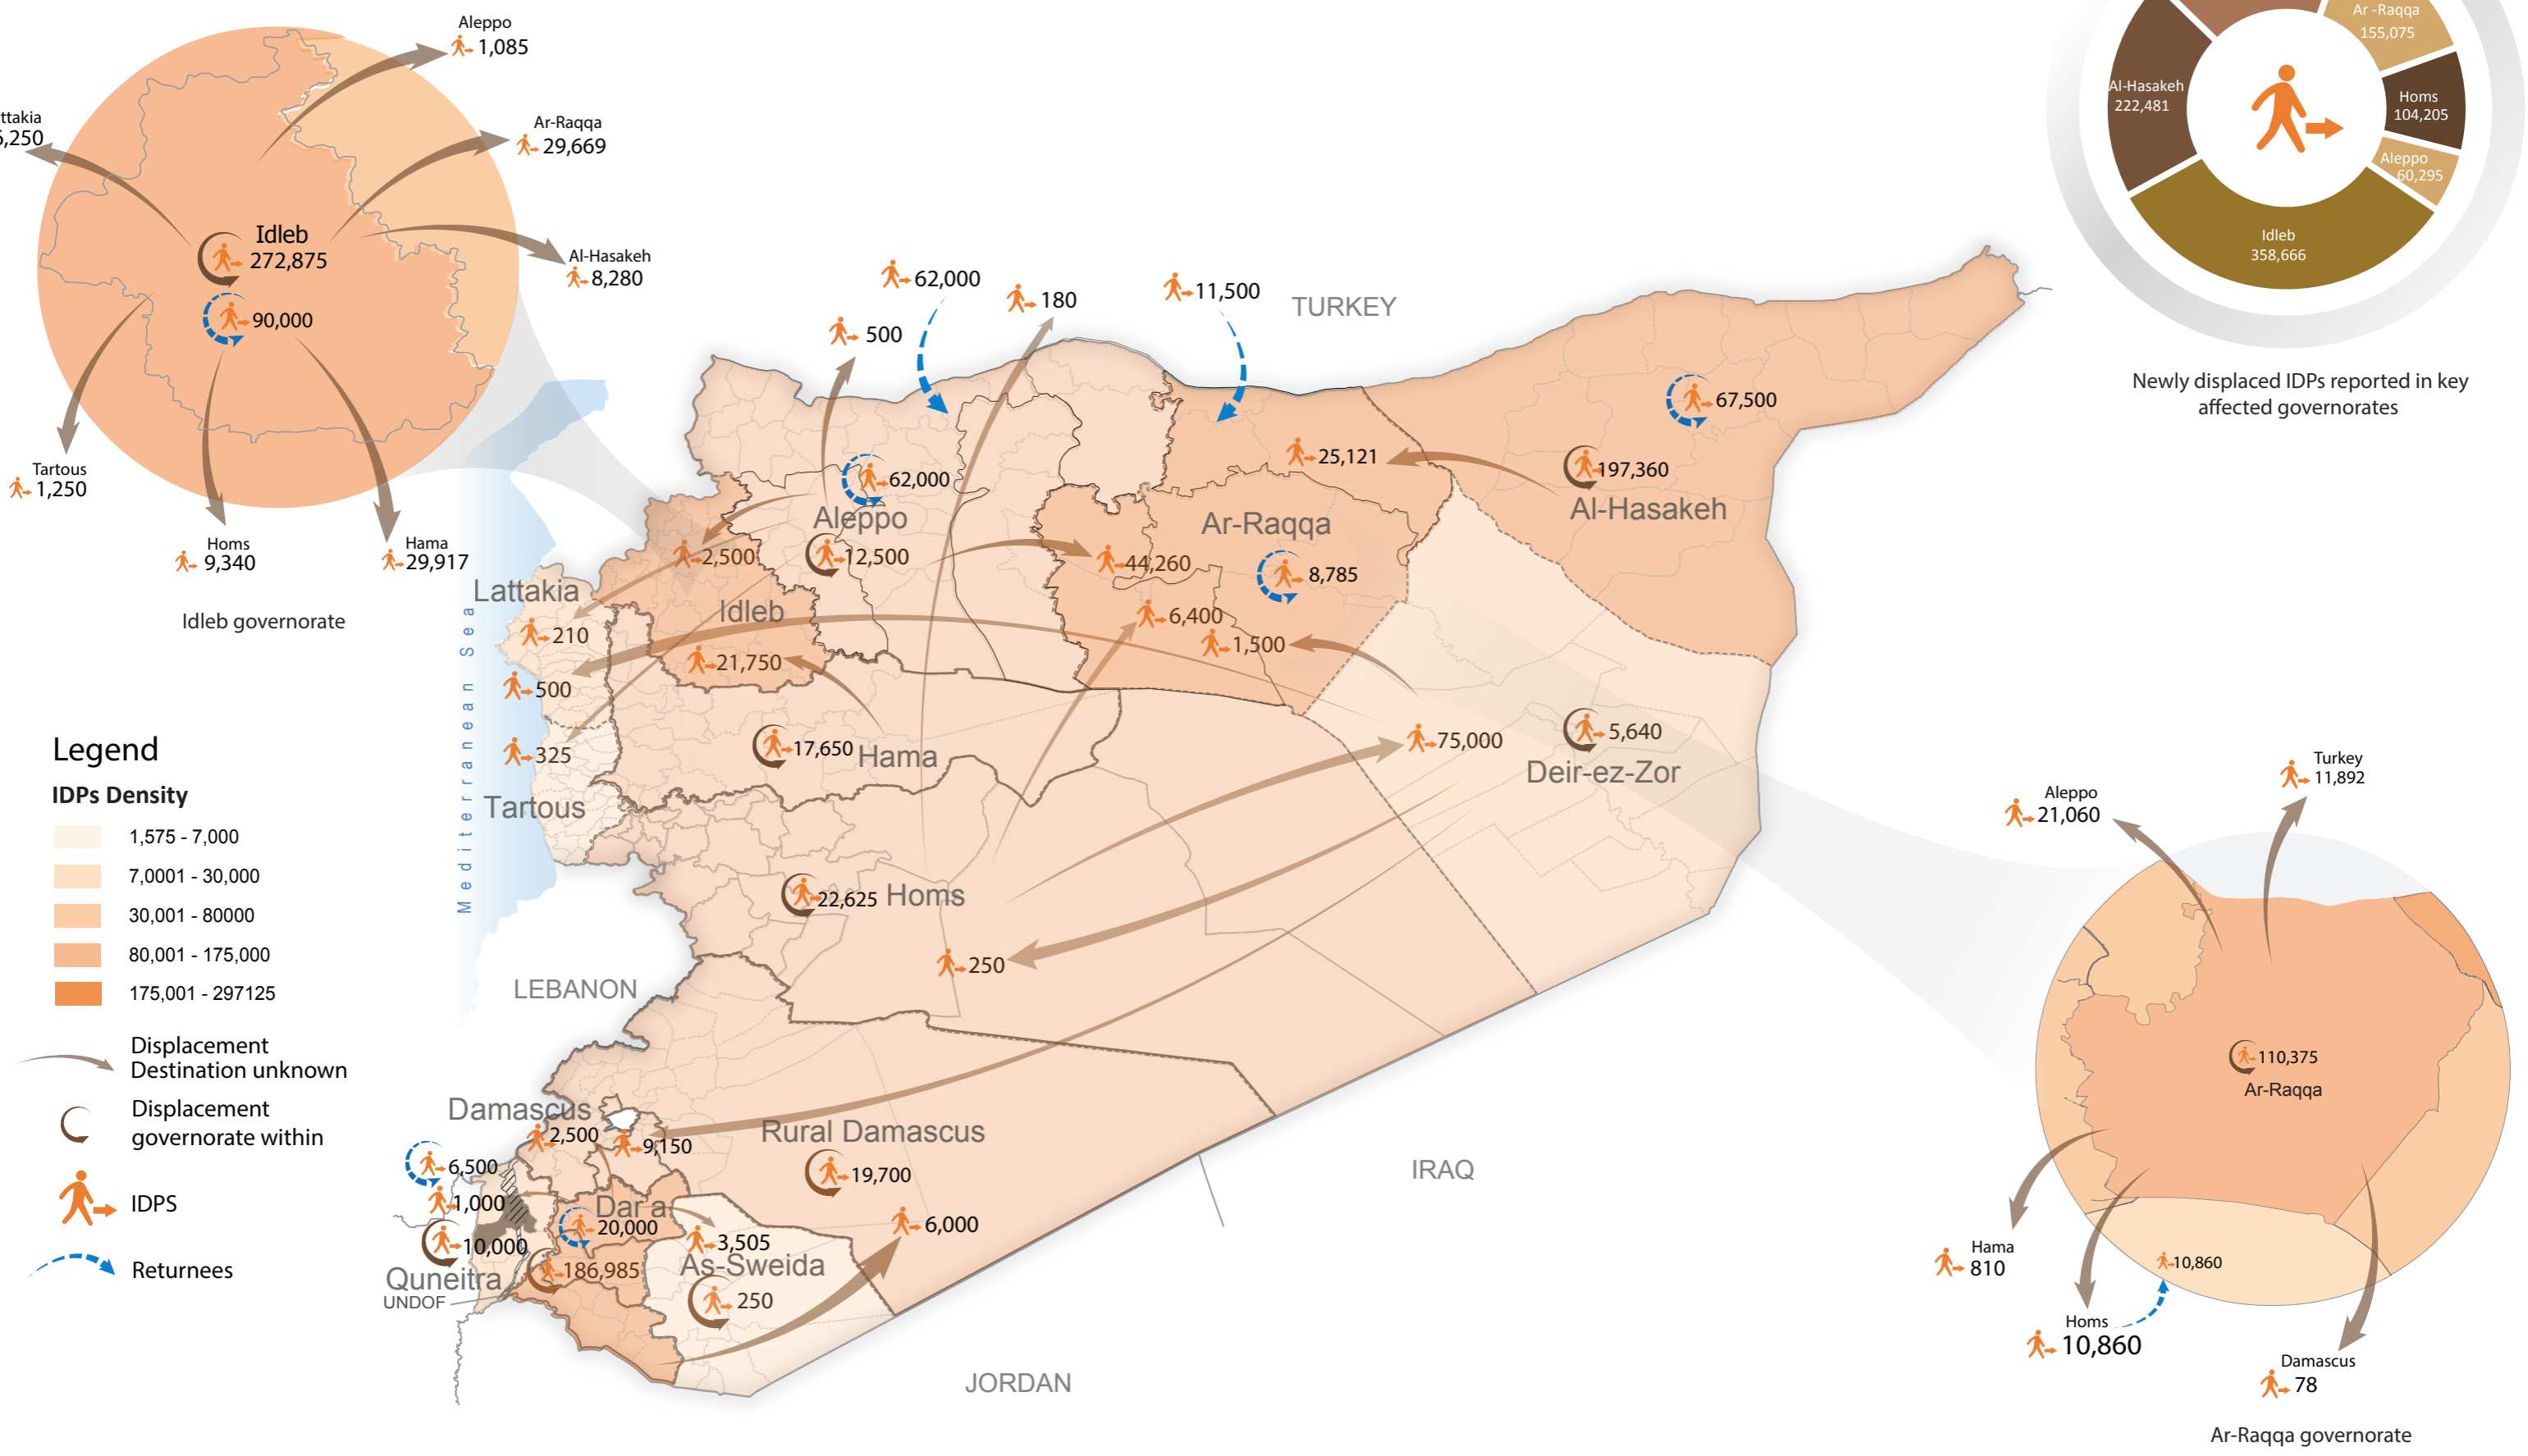

Syrian Arab Republic: Internal Displacement (Jan - July 2015)

1,187,102 Individuals

Newly displaced IDPs reported in key affected governorates

-The boundaries and names shown and the designation used on this map do not imply official endorsement or acceptance by the United Nations.
 -Figures are an estimation as of 02 August 2015