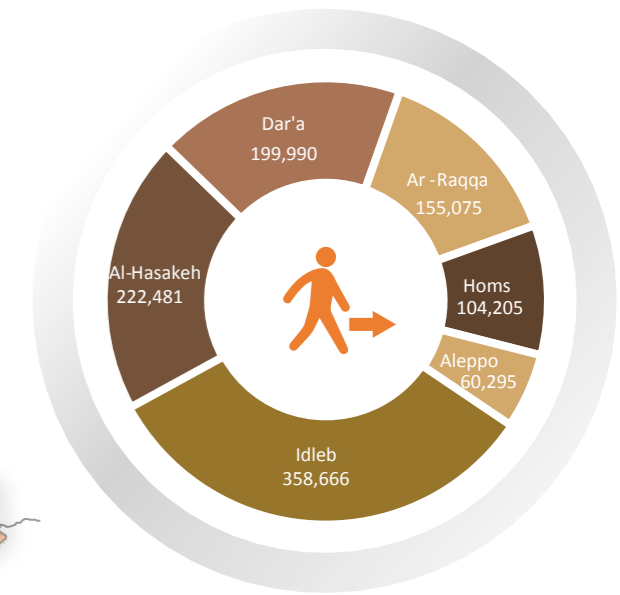

Syrian Arab Republic: Internal Displacement (Jan - July 2015)

1,187,102 Individuals

Newly displaced IDPs reported in key affected governorates

-The boundaries and names shown and the designation used on this map do not imply official endorsement or acceptance by the United Nations.
 -Figures are an estimation as of 02 August 2015