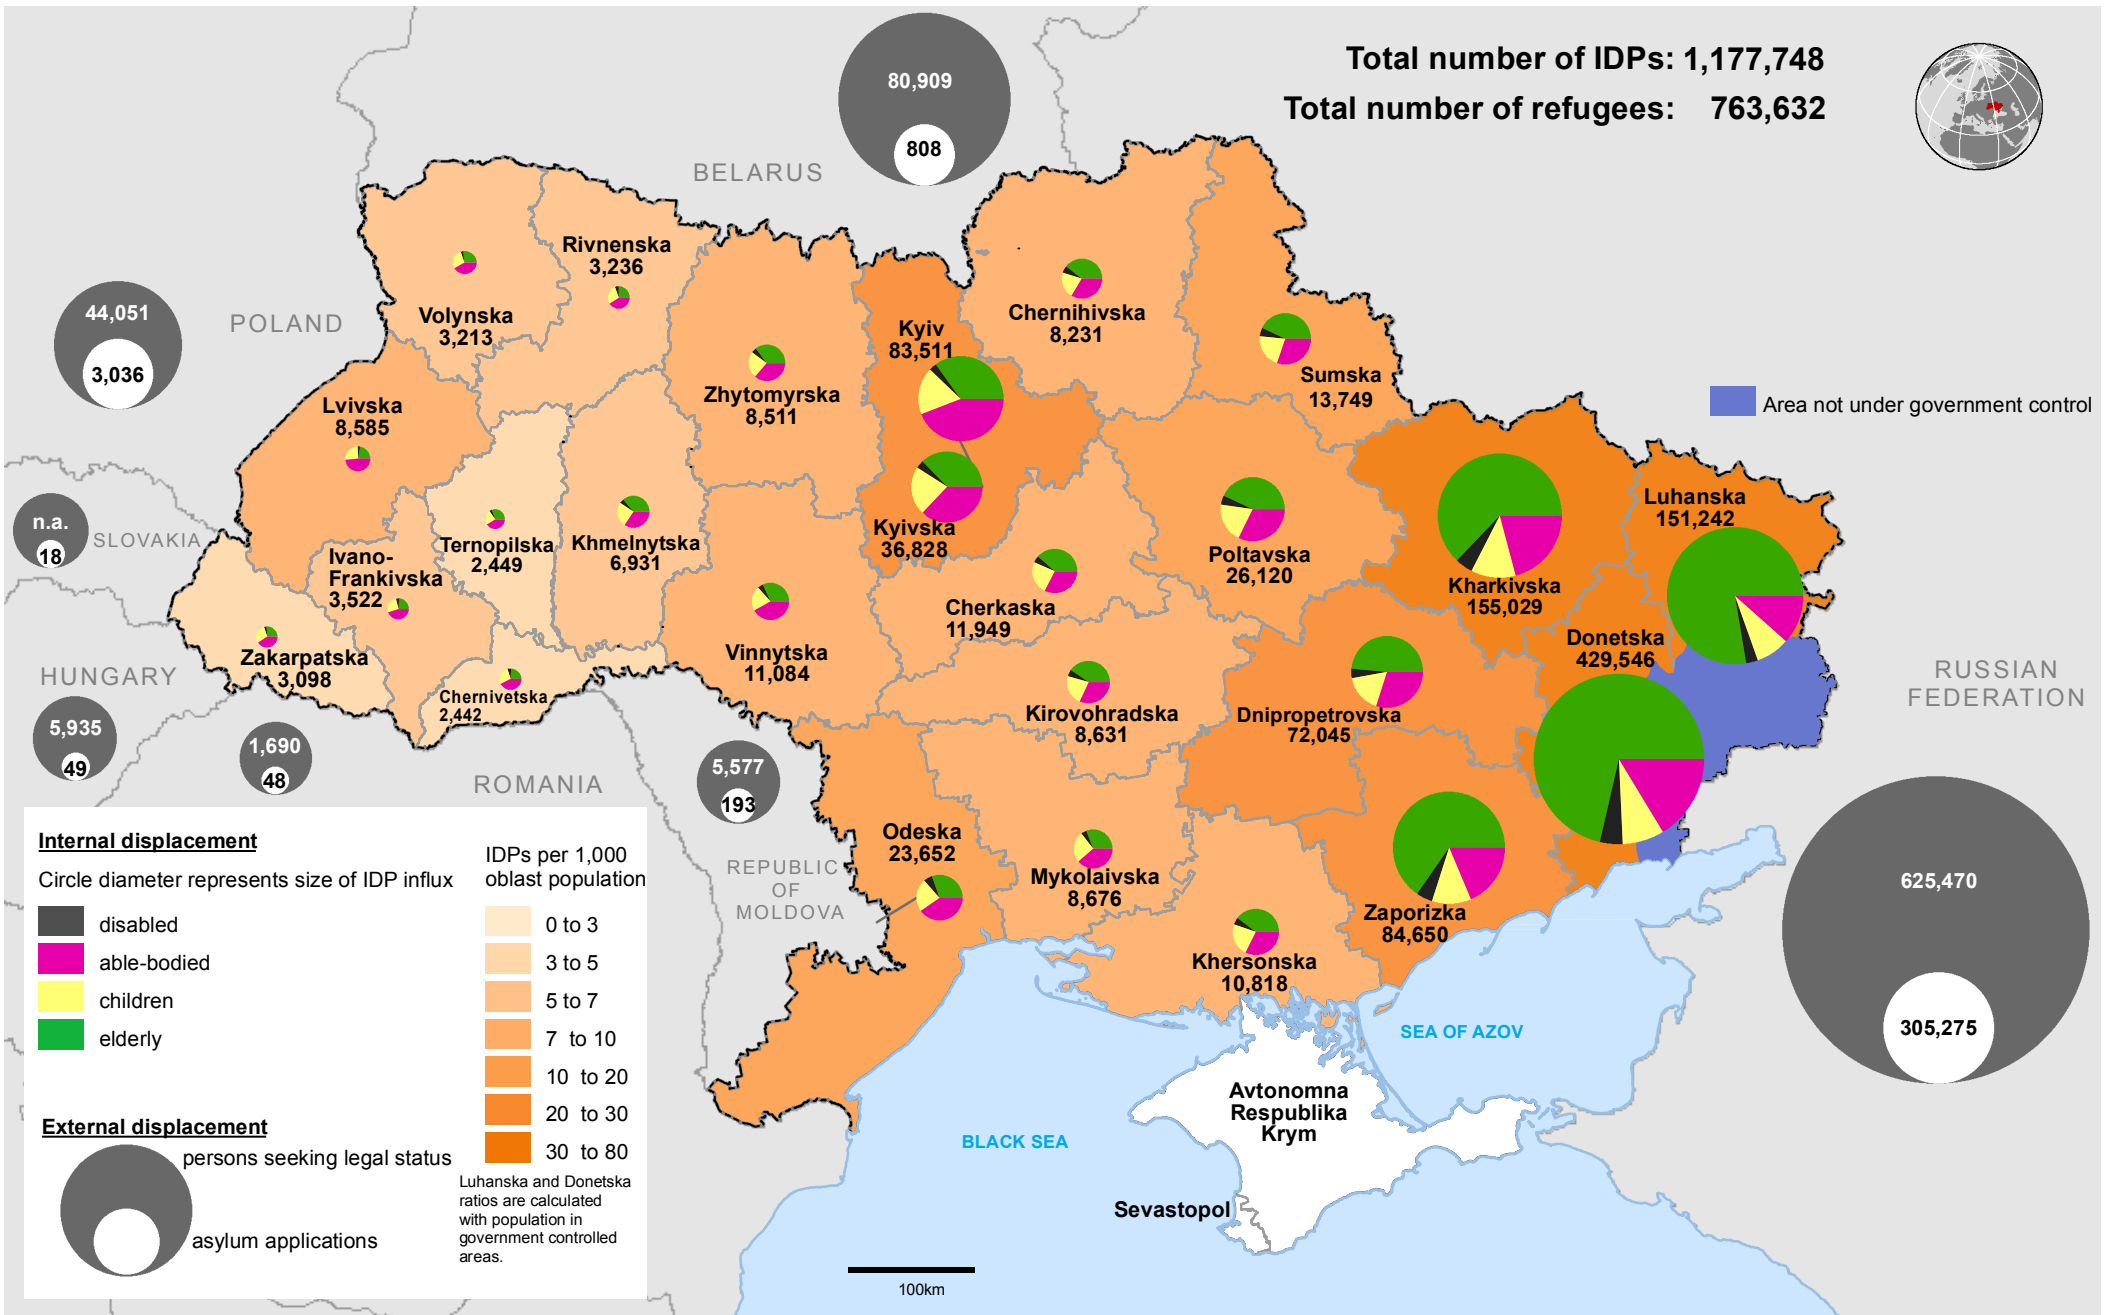

Ukraine: Overview of population displacement (as of 23 March 2015)

The boundaries and names shown and the designations used on this map do not imply official endorsement or acceptance by the United Nations. **Internal Displacement:** Data provided by the Ministry of Social Policy, as of 23 March. **External displacement:** Figures reported to UNHCR by Government Asylum Authorities as of 22 March for Hungary, 24 March for Poland, 26 March for Moldova, 26 March for Romania, 31 December 2014 for Slovakia, and as reported by the Russian Federal Migration Service as of 16 March for the Russian Federation. | Feedback: shubina@un.org | Document: ukr displacement_23 March 2015 Creation date: 2015-03-27