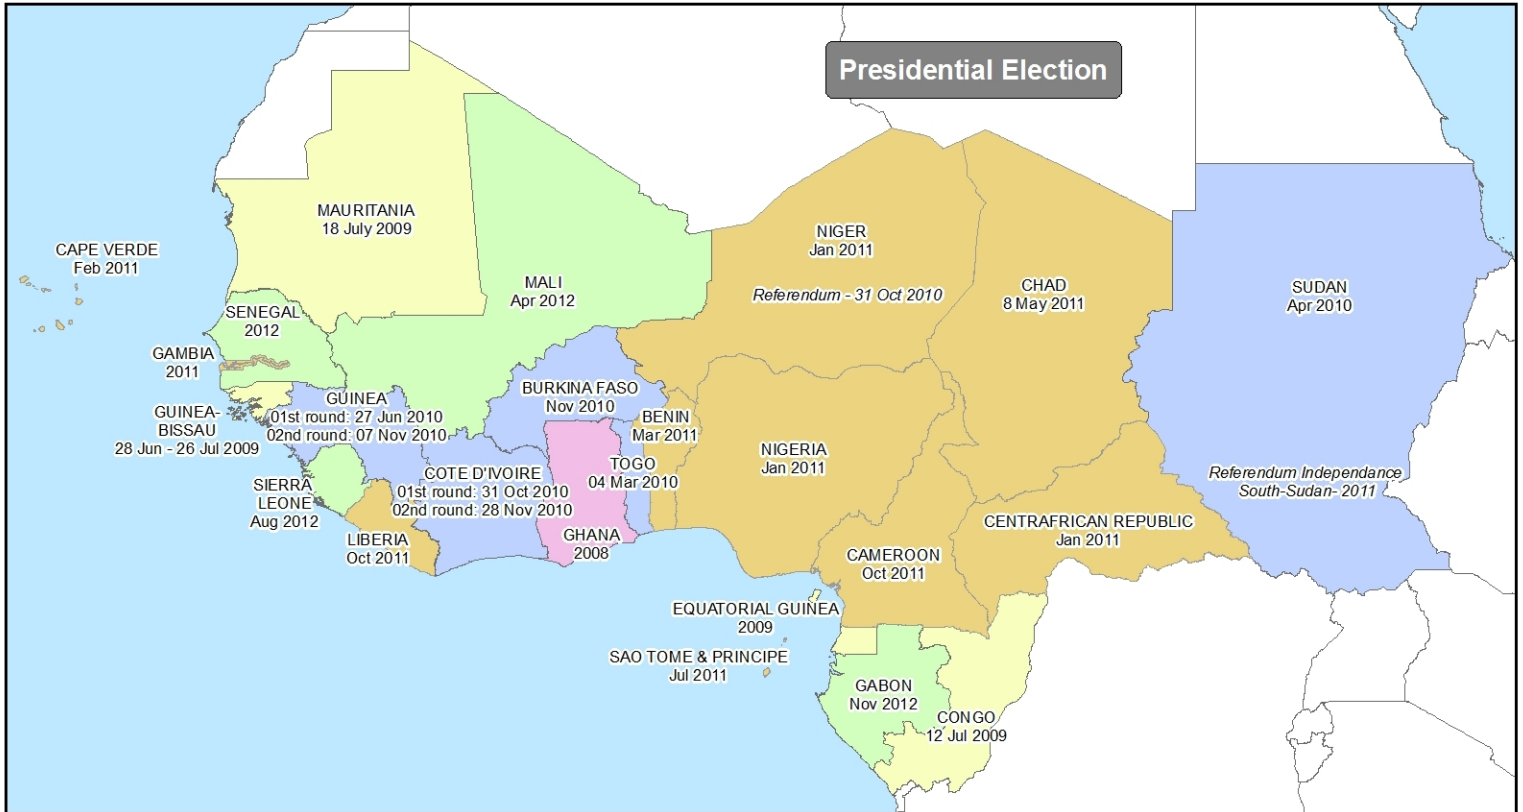

# WEST AND CENTRAL AFRICA : Election Calendar

Map updated on 08 November, 2010

Projection/Datum: GSC, WGS 84

Map data source(s):  
DevInfo Admin data  
Media, Press, electionguide.org

The designations employed and the presentation of material on this map do not imply the expression of any opinion whatsoever on the part of the Secretariat of the United Nations concerning the legal status of election calendar of any country, or concerning the delimitation of its frontiers or boundaries.