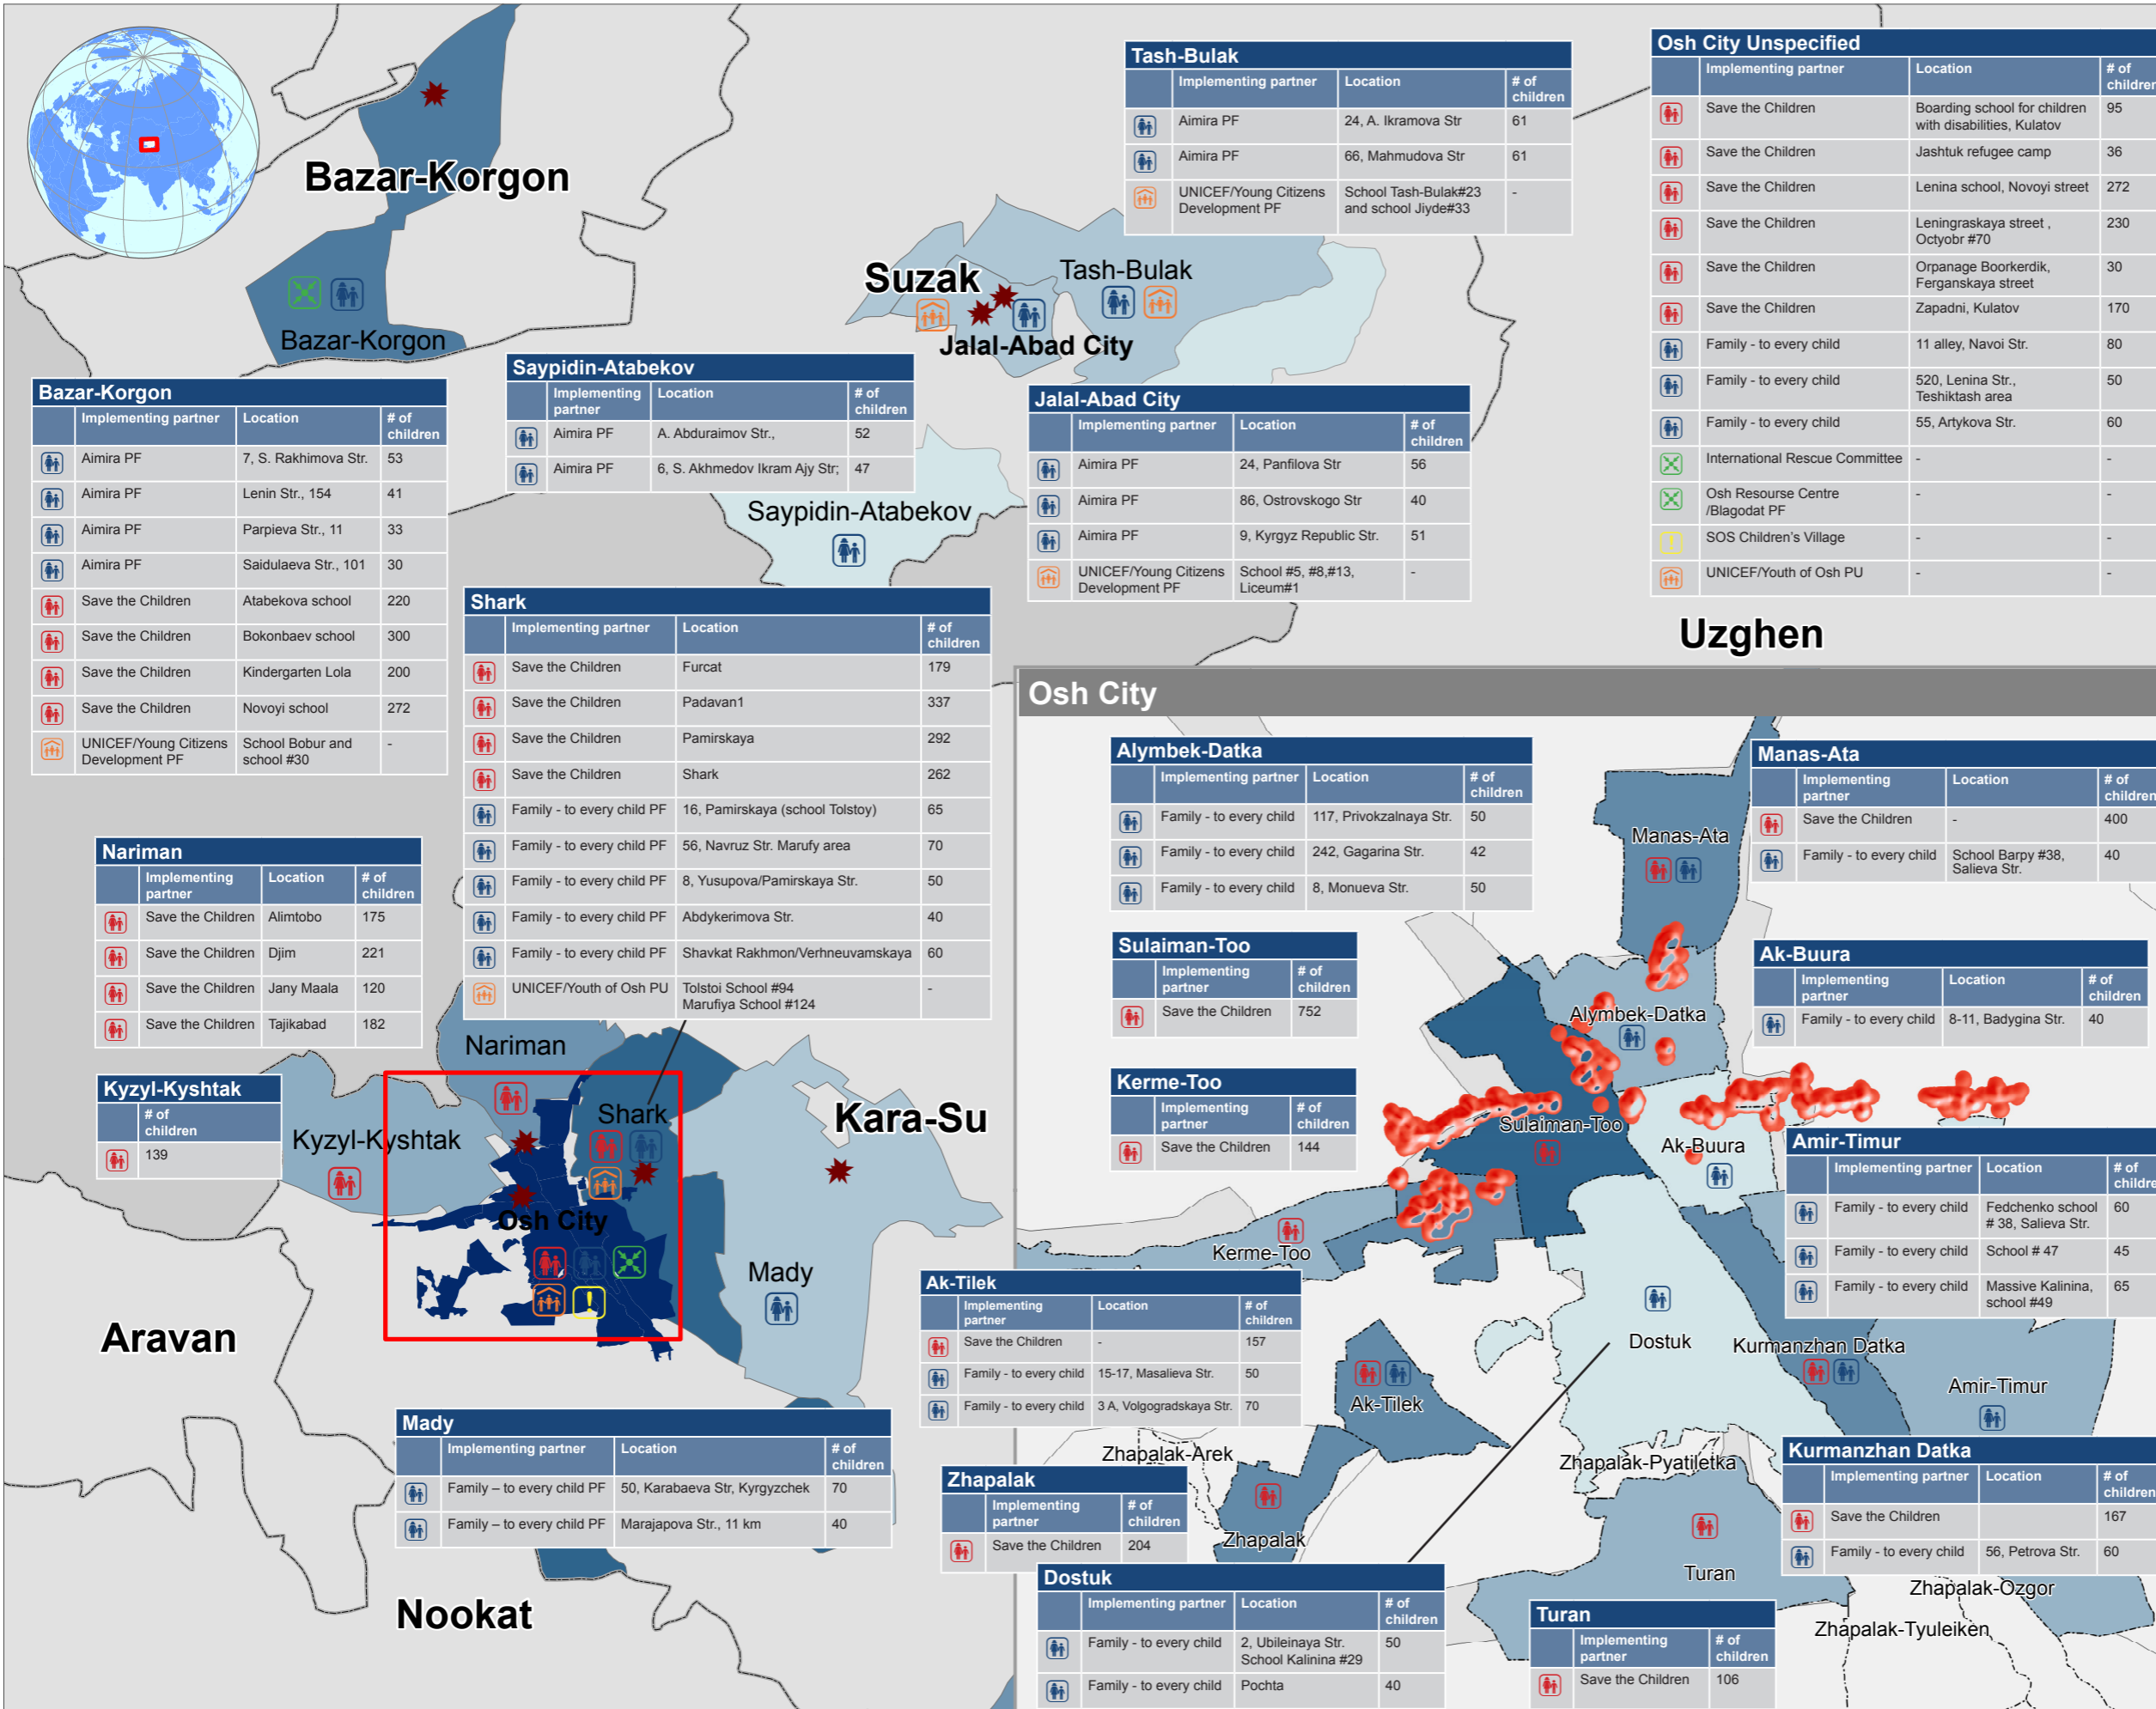

KYRGYZSTAN: Who does What Where - Childprotection

1 December 2010

Legend

- Affected Community
- Rayon

Aiyl Okmoto

of children in CFS

- 99 - 100
- 101 - 200
- 201 - 500
- 501 - 800
- 801 - 1200
- 1201 - 1400
- Osh City: 1744

Cluster activities

- Coordination & Assessments
- Peace activities
- Emergency relief
- Child Friendly Space/UNICEF
- Child Friendly Space/Save the Children

Map Doc Name:
KGZ0061_3W_CP_20101201

Creation date: 1 December 2010
Prohection/Datum: WGS84

Map data source(s):
UNCS, ESRI, UNODC, OCHA

Reference(s):
Who, What, Where information reported by cluster partners for their completed, ongoing and planned activities.
Date: 22 November 2010

Web Resources:
<http://kg.humanitarianresponse.info>

Disclaimers:
The designations employed and the presentation of material on this map do not imply the expression of any opinion whatsoever on the part of the Secretariat of the United Nations concerning the legal status of any country, territory, city or area or of its authorities, or concerning the