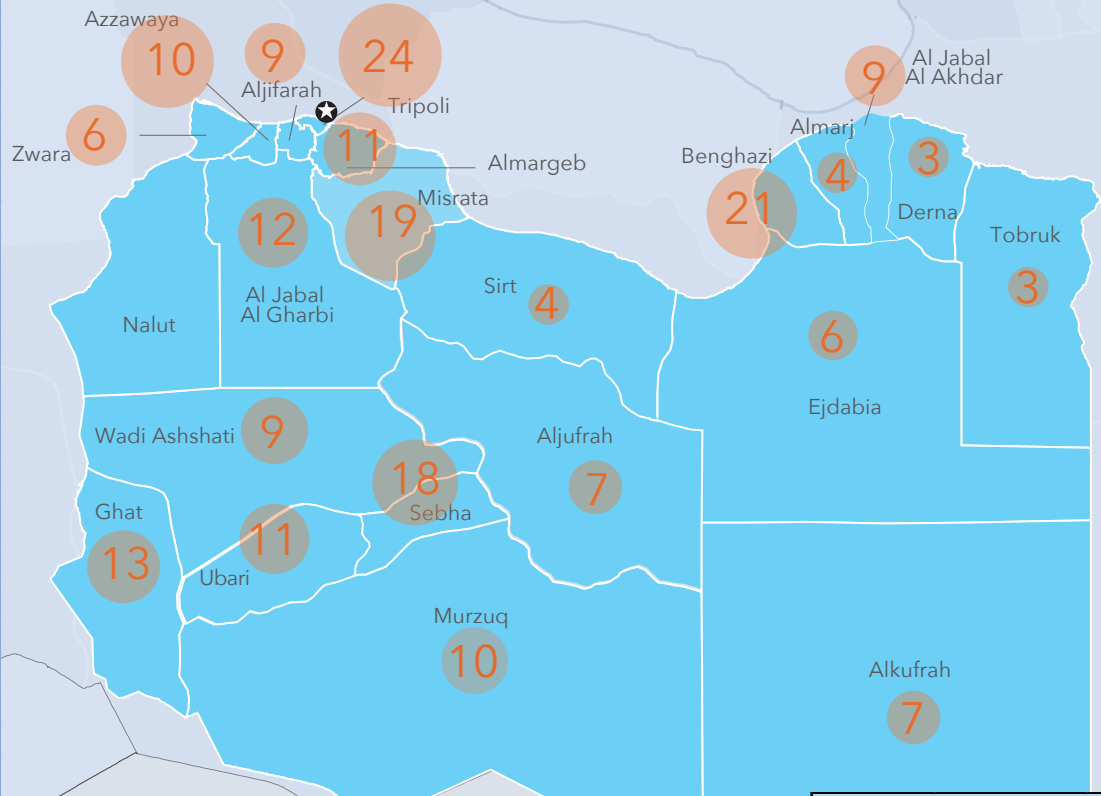

ACTED	Agency for Technical Cooperation and Development
ASC	Al Salam Charity
AEFA	Al-Nahla for Education and Family Affairs
AAK	Ayadi Al-Khair
BK	Basmet Khair
BR	Organization Breezes Libya for Sustainable Development
CESVI	Cooperazione E SVI luppò
CIR	Italian Council for Refugees
DCA	DanChurchAid
DRC	Danish Refugee Council
EAED	Ekraa Assembly for Education and Development
EI	Emergency Int.
ECMH	Essafa Center for Mental Health
FAO	Food and Agricultural Organisation
GICHD	Geneva International Centre for Humanitarian Demining
HI	Handicap International
IMC	International Medical Corps
IMPACT	IMPACT Initiatives
IOM	International Organization for Migration
IRC	International Rescue Committee
LAYD	Libyan Association for Youth and Development
LSCW	Libyan Society for Charity Work
LLS	Libya's Loyal Sons
MC	Mercy Corps
MuC	Multakana Centre
POZ	Peace Organization Zintan
SCI	Save the Children International
STACO	Shaik Tahir Azzaw i Charity Organization
UNDP	United Nations Development Programme
UNFPA	United Nations Population Fund
UNHCR	United Nations High Commissioner for Refugees
UNICEF	United Nations Children's Emergency Fund
UNMAS	United Nations Mine Action Service
WFP	World Food Programme
WHO	World Health Organization

35 Organizations working for Libya ⁽¹⁾⁽²⁾

13 National NGOs

12 International NGOs

10 UN agencies

Sectors

- Early Recovery
- Education
- Food Security
- Health
- Protection
- Refugee and Migrants
- Shelter
- WASH

X # of humanitarian partners⁽²⁾

(1) This 3W data does not reflect Red Cross, Red Crescent or Government organisation activities
 (2) Grand total includes unique organizations, while organizations may be present in multiple sectors.