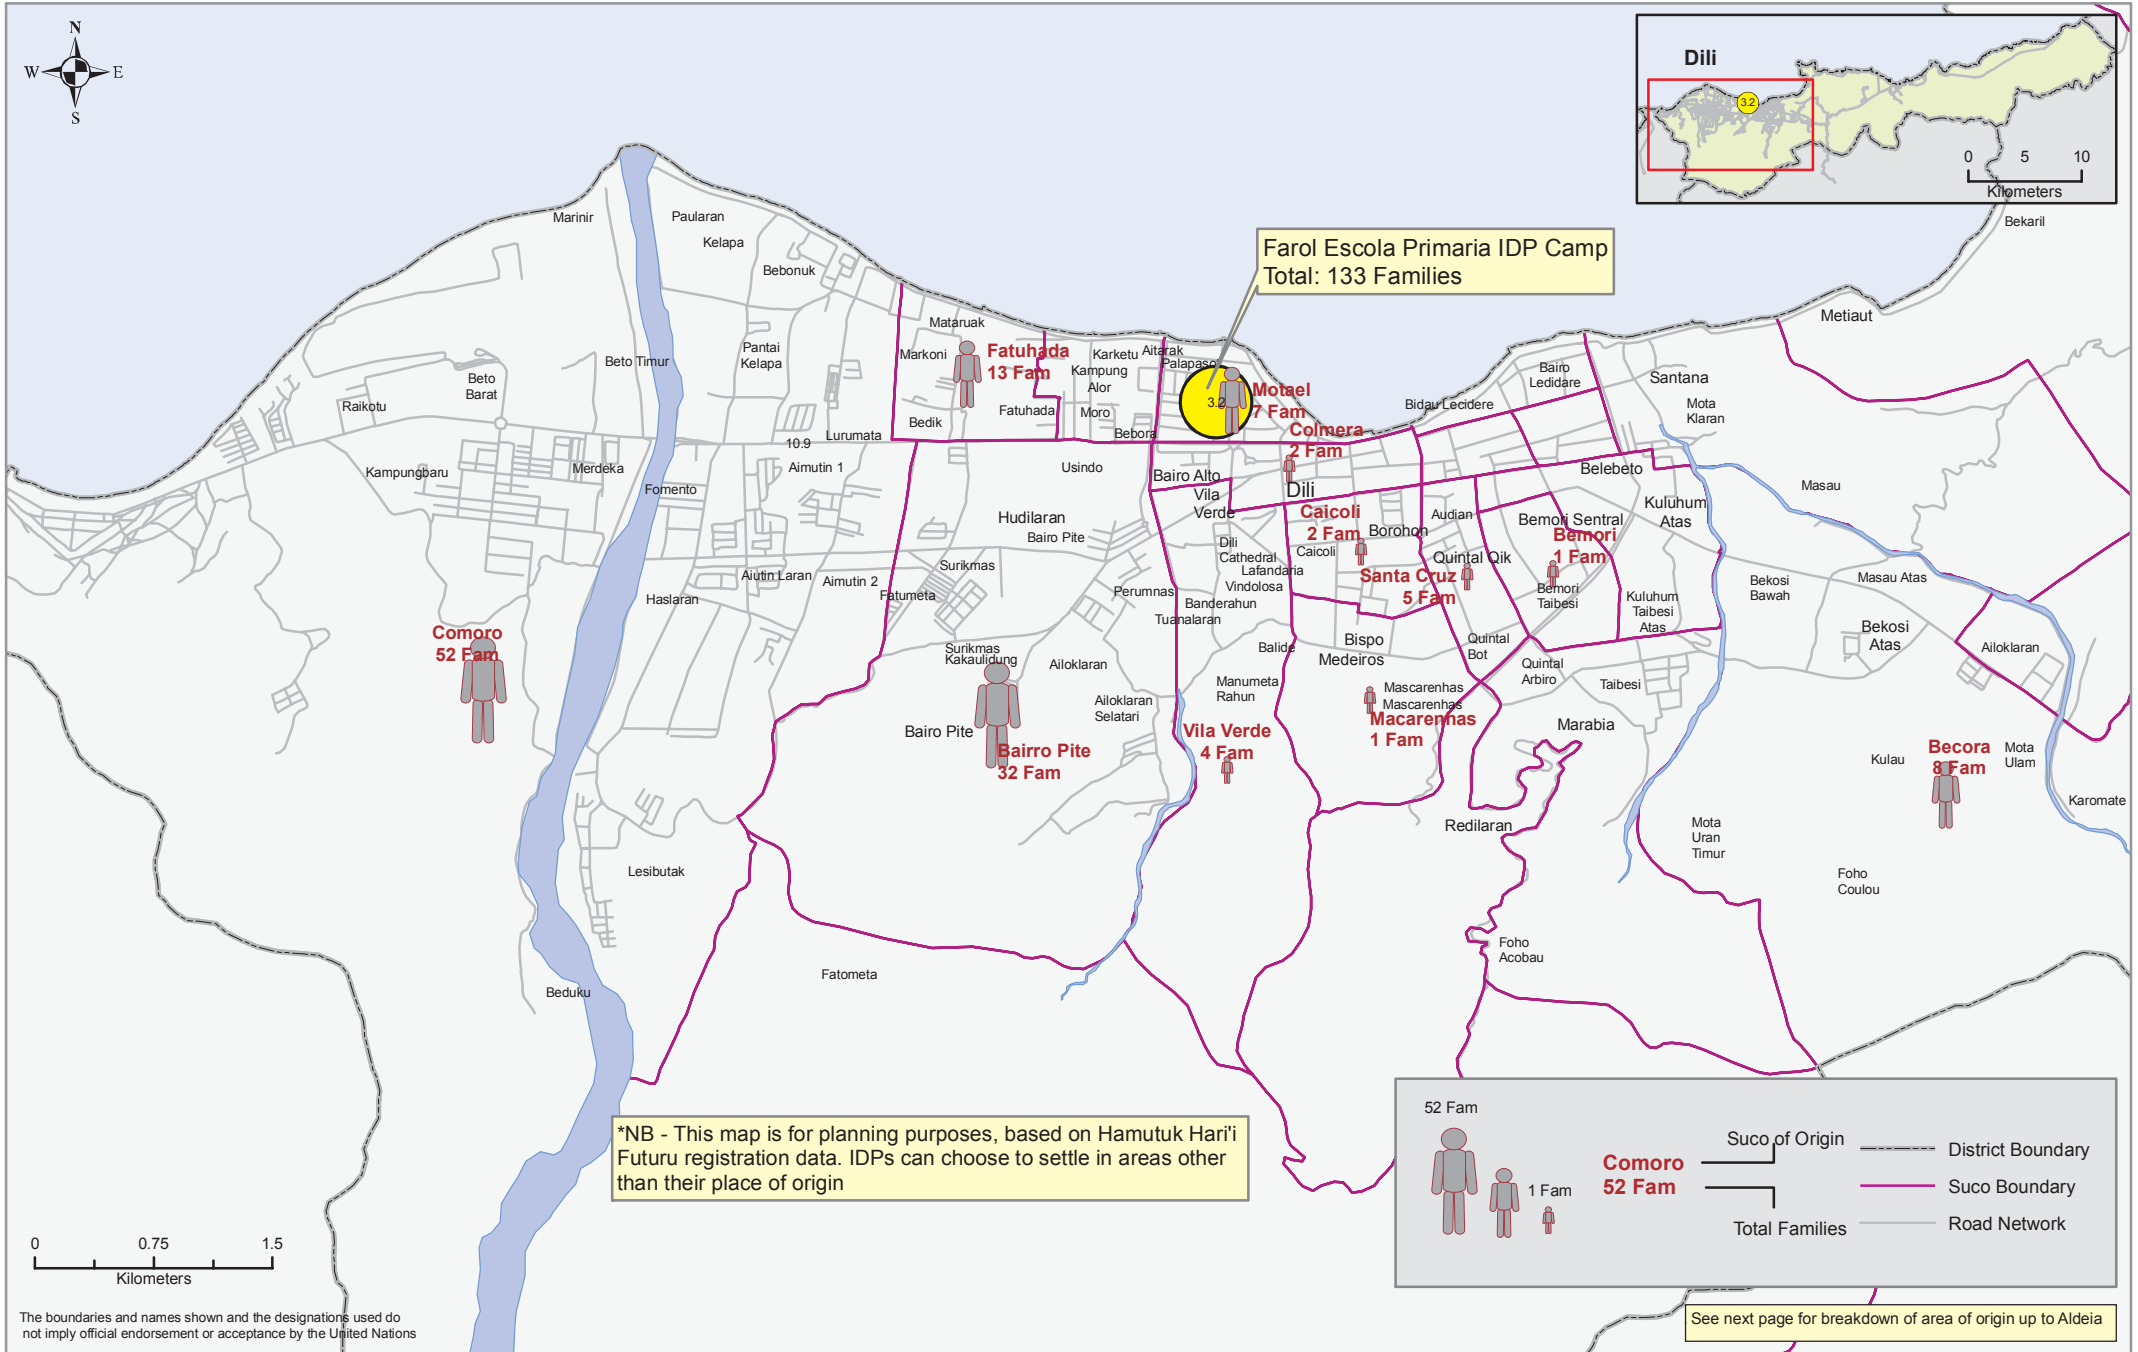

IDPs Areas of Origin (Dili) - Farol Escola Primaria IDP Camp

Based on Information from the Government's Hamutuk Hari'i Futuru Registration Database as of 14 November 2008

*NB - This map is for planning purposes, based on Hamutuk Hari'i Futuru registration data. IDPs can choose to settle in areas other than their place of origin

52 Fam

1 Fam

Comoro
52 Fam

Suco of Origin

Total Families

----- District Boundary

———— Suco Boundary

———— Road Network

The boundaries and names shown and the designations used do not imply official endorsement or acceptance by the United Nations