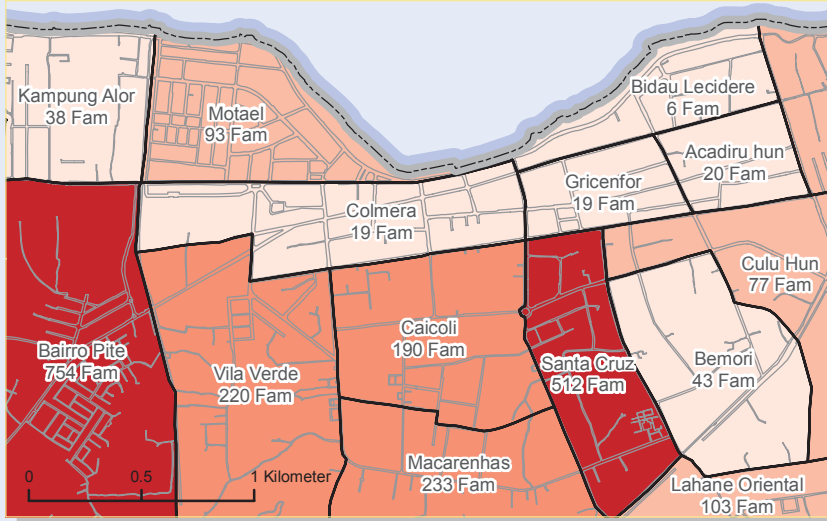

# IDPs Areas of Origin - Number of Returned Families in Dili District

Based on information from the Government's Hamutuk Hari'i Futuru Registration Database as of 17 December 2008

**6279**  
Total number of returned families

**14010**  
Total number of families registered

This map is for planning purposes, based on Hamutuk Hari'i Futuru registration data. IDPs can choose to settle in areas other than their place of origin