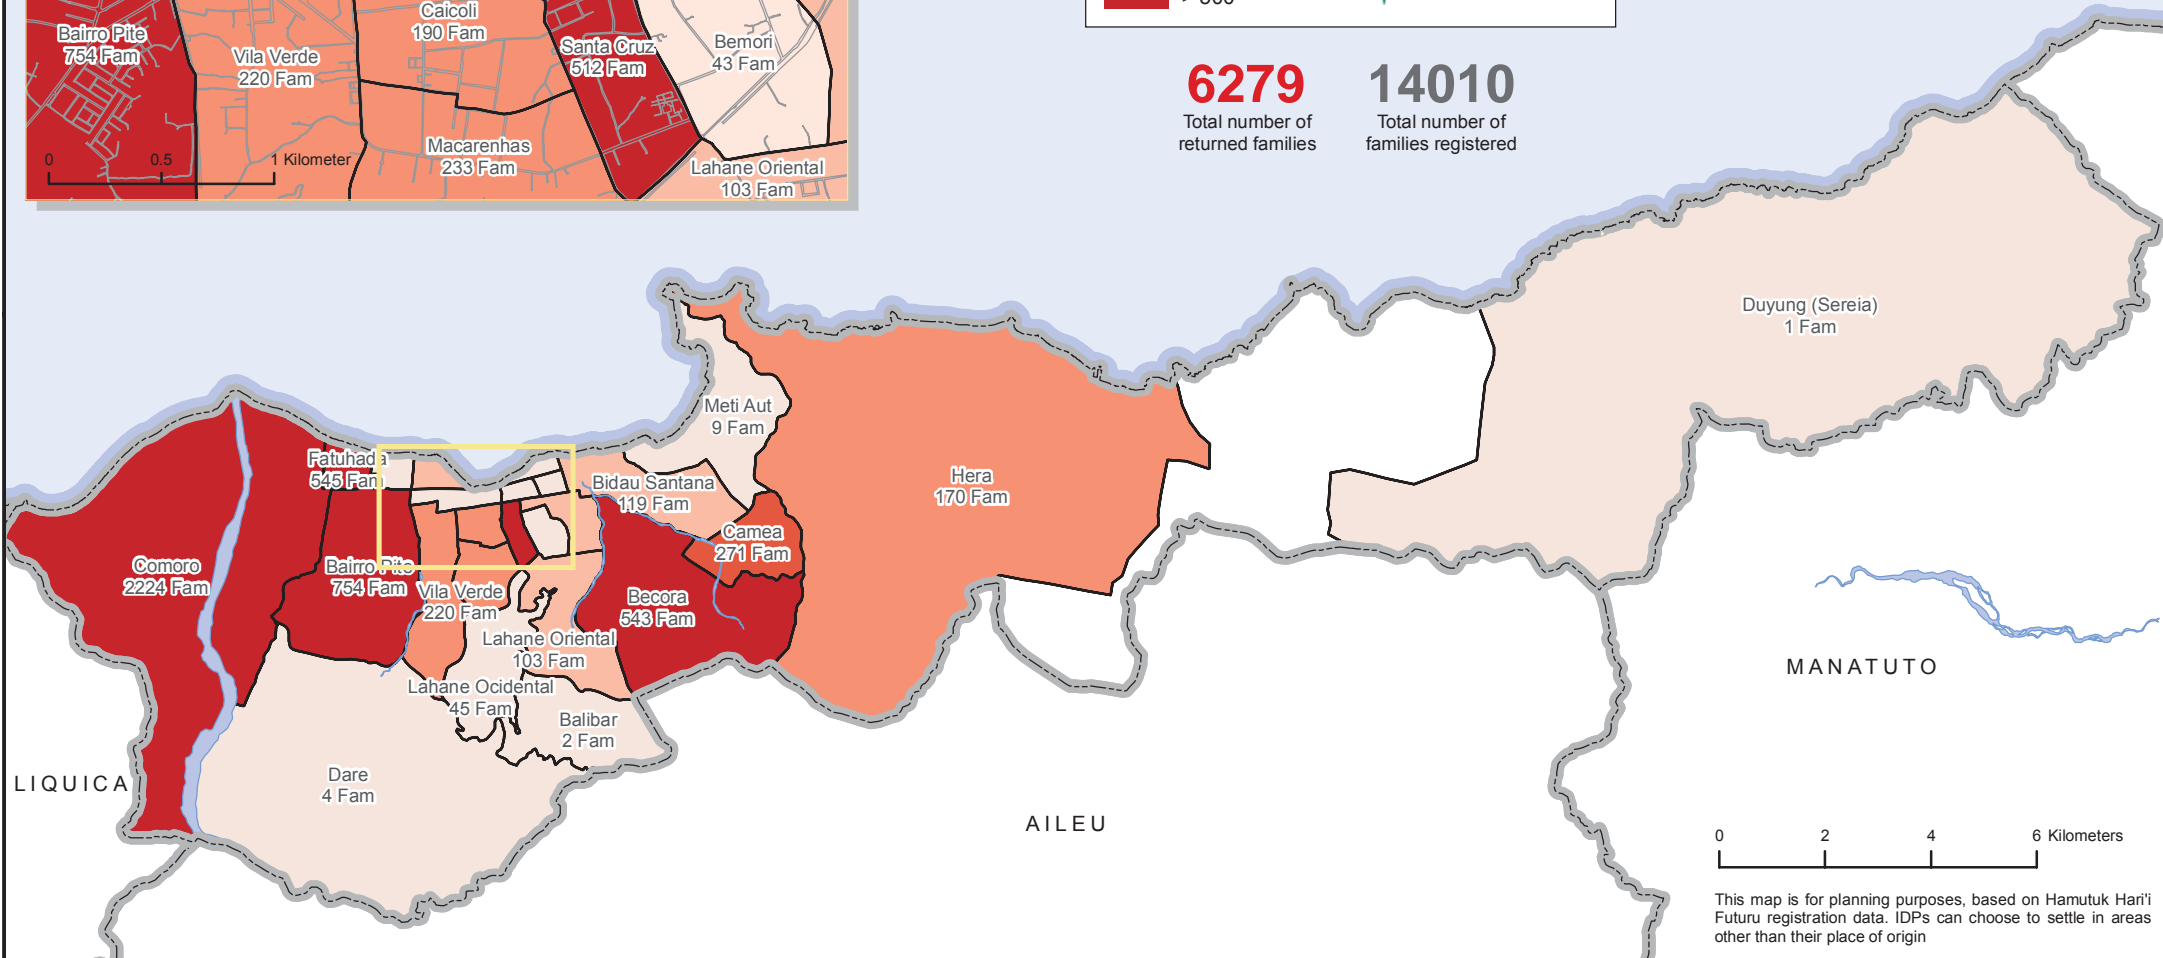

# IDPs Areas of Origin - Number of Returned Families in Dili District

Based on information from the Government's Hamutuk Hari'i Futuru Registration Database as of 17 December 2008

**6279**  
Total number of returned families

**14010**  
Total number of families registered

This map is for planning purposes, based on Hamutuk Hari'i Futuru registration data. IDPs can choose to settle in areas other than their place of origin