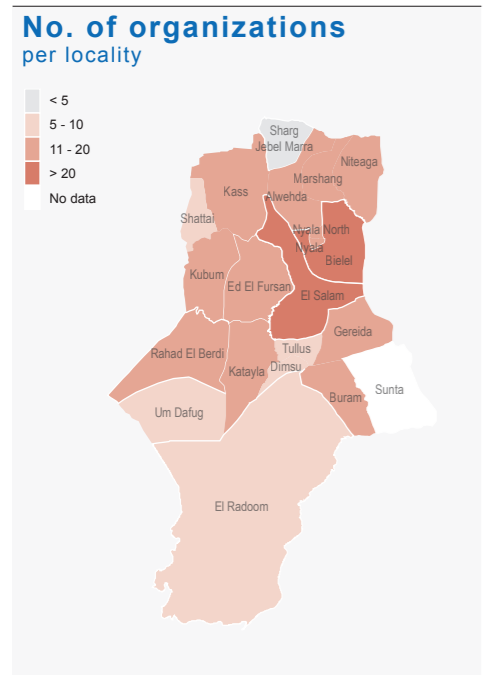

50 **9 (UN/IOs)**
14 (INGOs)
27 (NNGOs)
Total number of organizations

- Sectors**
- Education
 - Emergency Shelter & Non-Food Items
 - Food Security & Livelihoods
 - Health
 - Nutrition
 - Protection
 - Recovery, Return & Reintegration
 - Refugee Multi-Sector
 - Water, Sanitation & Hygiene
 - Others
- UN United Nations
IOs International Organization
(I)NGO International & National Governmental Organization

Date: 08 May 2016
Sources: OCHA, UNHCR, UNISFA, WFP, WHO, IOM, HAC, HNO 2016
Feedback: ochasudan_feedback@un.org
www.unocha.org/sudan www.reliefweb.int
The boundaries and names shown and the designations used on this map do not imply official endorsement or acceptance by the United Nations.