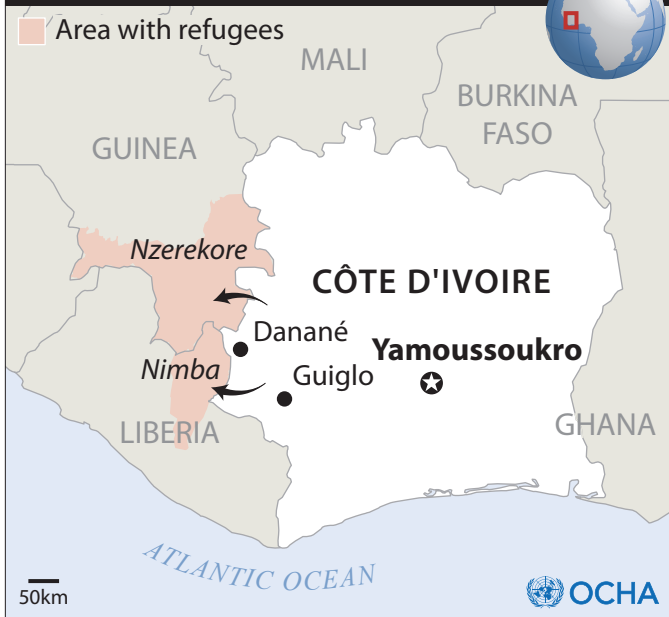

# Ivoriens flee to Liberia & Guinea

Area with refugees

**10 Dec 2010** - An estimated 1,700 people have fled to Nimba (Liberia) and 200 into Nzerekore (Guinea) from villages near Danané and Guiglo in fear of instability and violence as the political deadlock persists in Côte d'Ivoire.

Map Sources: FAO, Global Discovery, UNCS.

Reference: UNHCR. *Post-election tensions drive some 2,000 Ivoriens into Liberia and Guinea*. 10 Dec 2010.

The boundaries and names shown and the designations used on this map do not imply official endorsement or acceptance by the United Nations. Map created on 13 Dec 2010 – [www.reliefweb.int](http://www.reliefweb.int)  
<http://ochaonline.un.org>