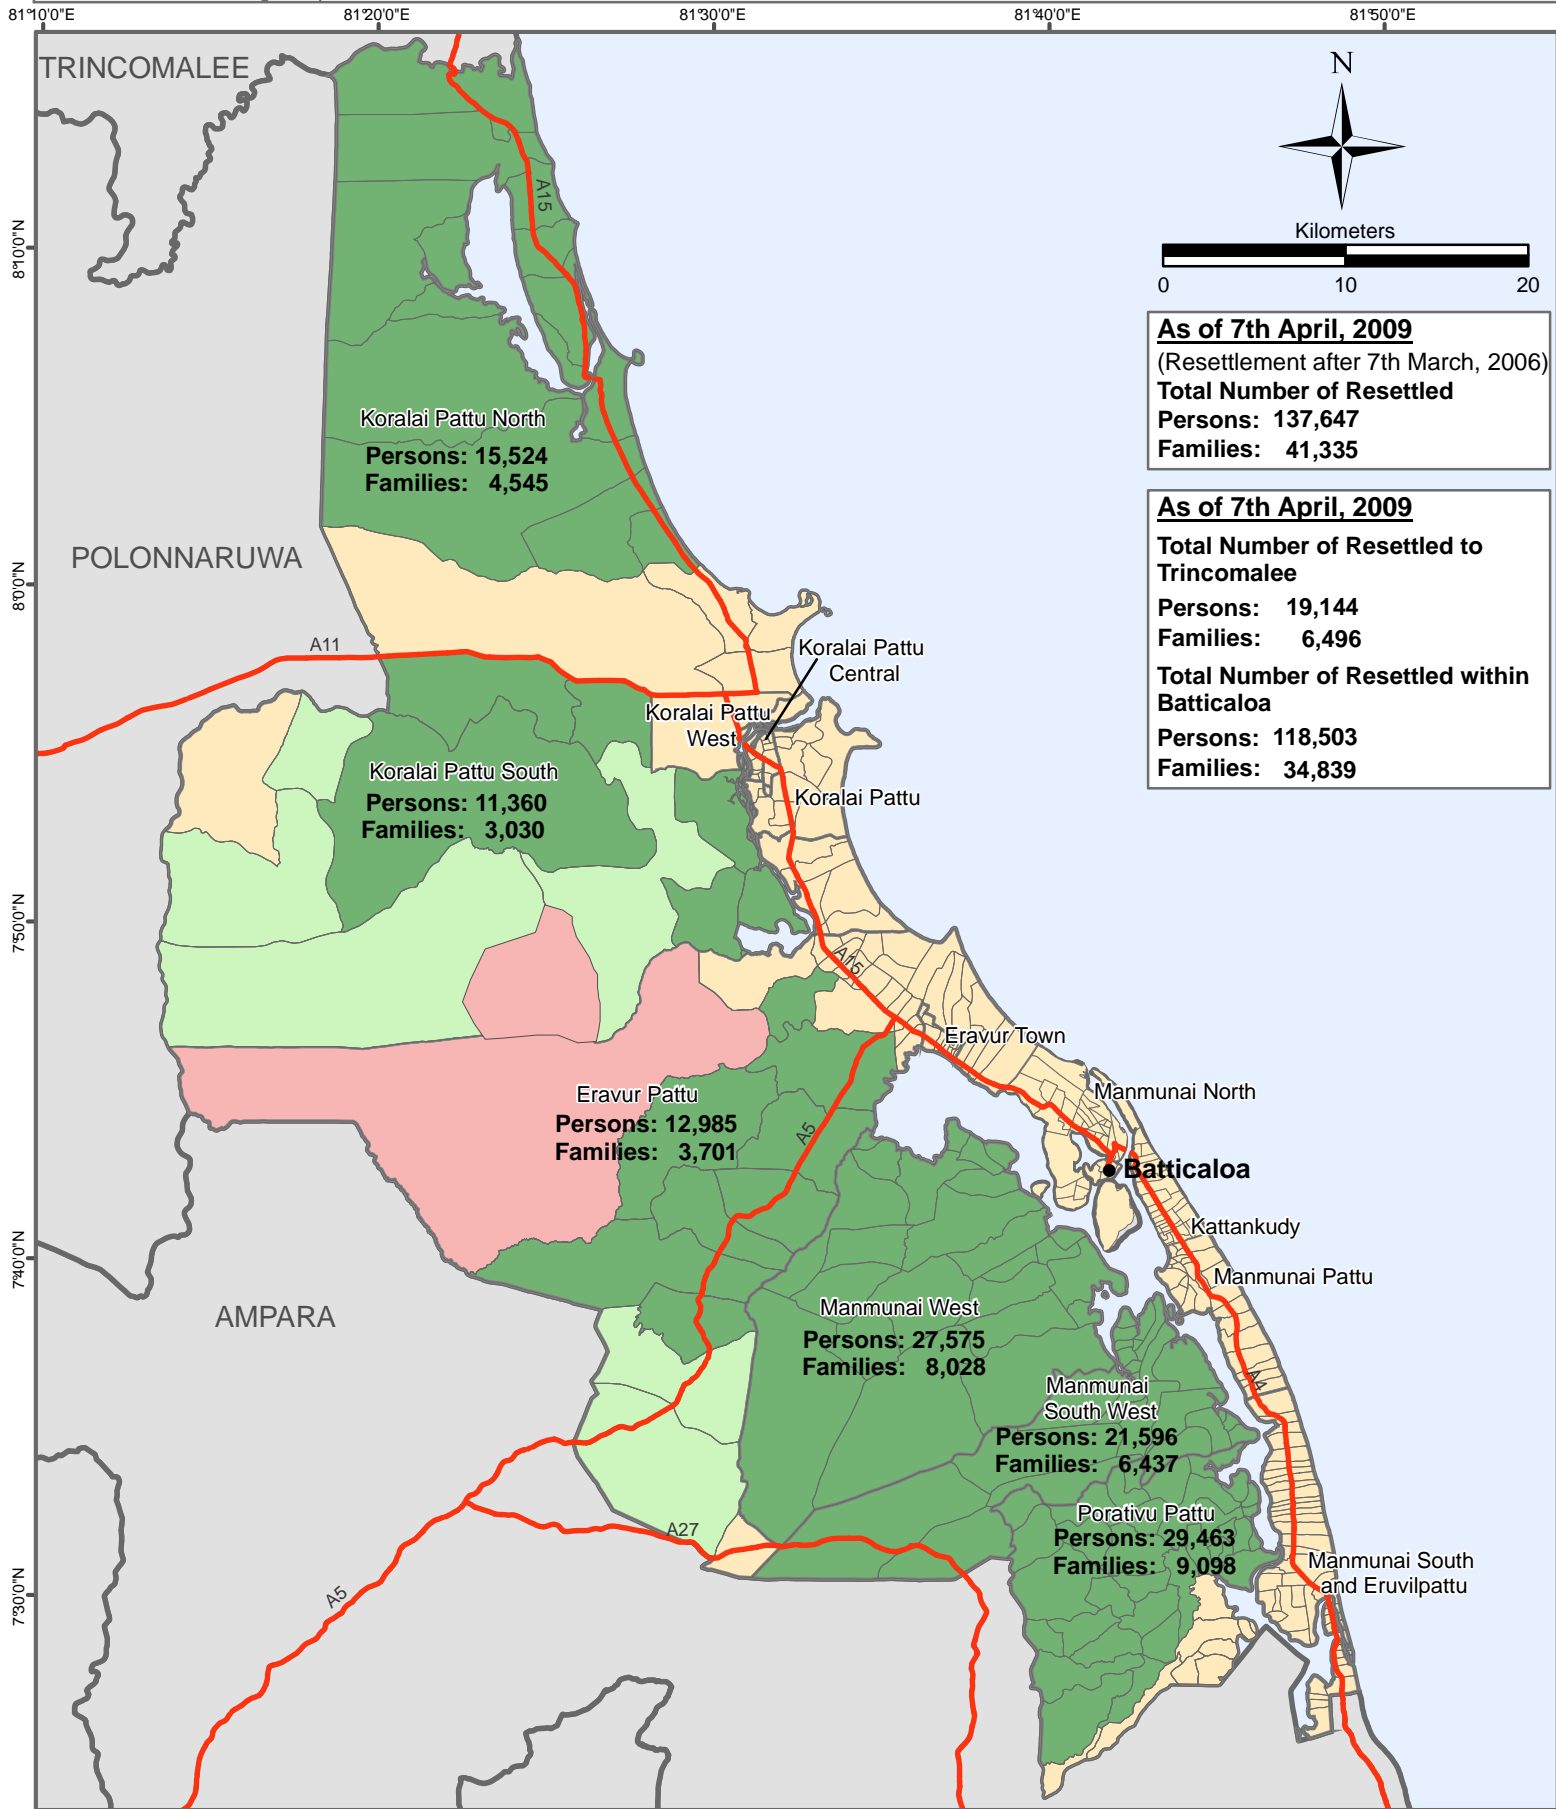

Status of IDP Resettlement

As at 07th April, 2009

District: Batticaloa

As of 7th April, 2009
 (Resettlement after 7th March, 2006)
Total Number of Resettled Persons: 137,647
Families: 41,335

As of 7th April, 2009
Total Number of Resettled to Trincomalee
Persons: 19,144
Families: 6,496
Total Number of Resettled within Batticaloa
Persons: 118,503
Families: 34,839

Legend	
	Main Road
	Main Town
	Area fully resettled
	Area partially resettled
	Area not resettled
	Area unaffected by displacement
	DS Boundary
	District Boundary

Data sources: Survey Department, Government of Sri Lanka, UNHCR, Batticaloa.	
Updated as at:	07-Apr-2009
Produced on:	17-Apr-2009
Projection / Datum:	Transverse Mercator Kandawala
Admin boundaries provided by:	Survey Department, Government of Sri Lanka

MapNumber: OCHA/LK/BATTI/Displacement/003/V13
 This map is designed for printing on A4 size
 The boundaries, names and the designations used on this map do not imply official endorsement or acceptance by the United Nations.