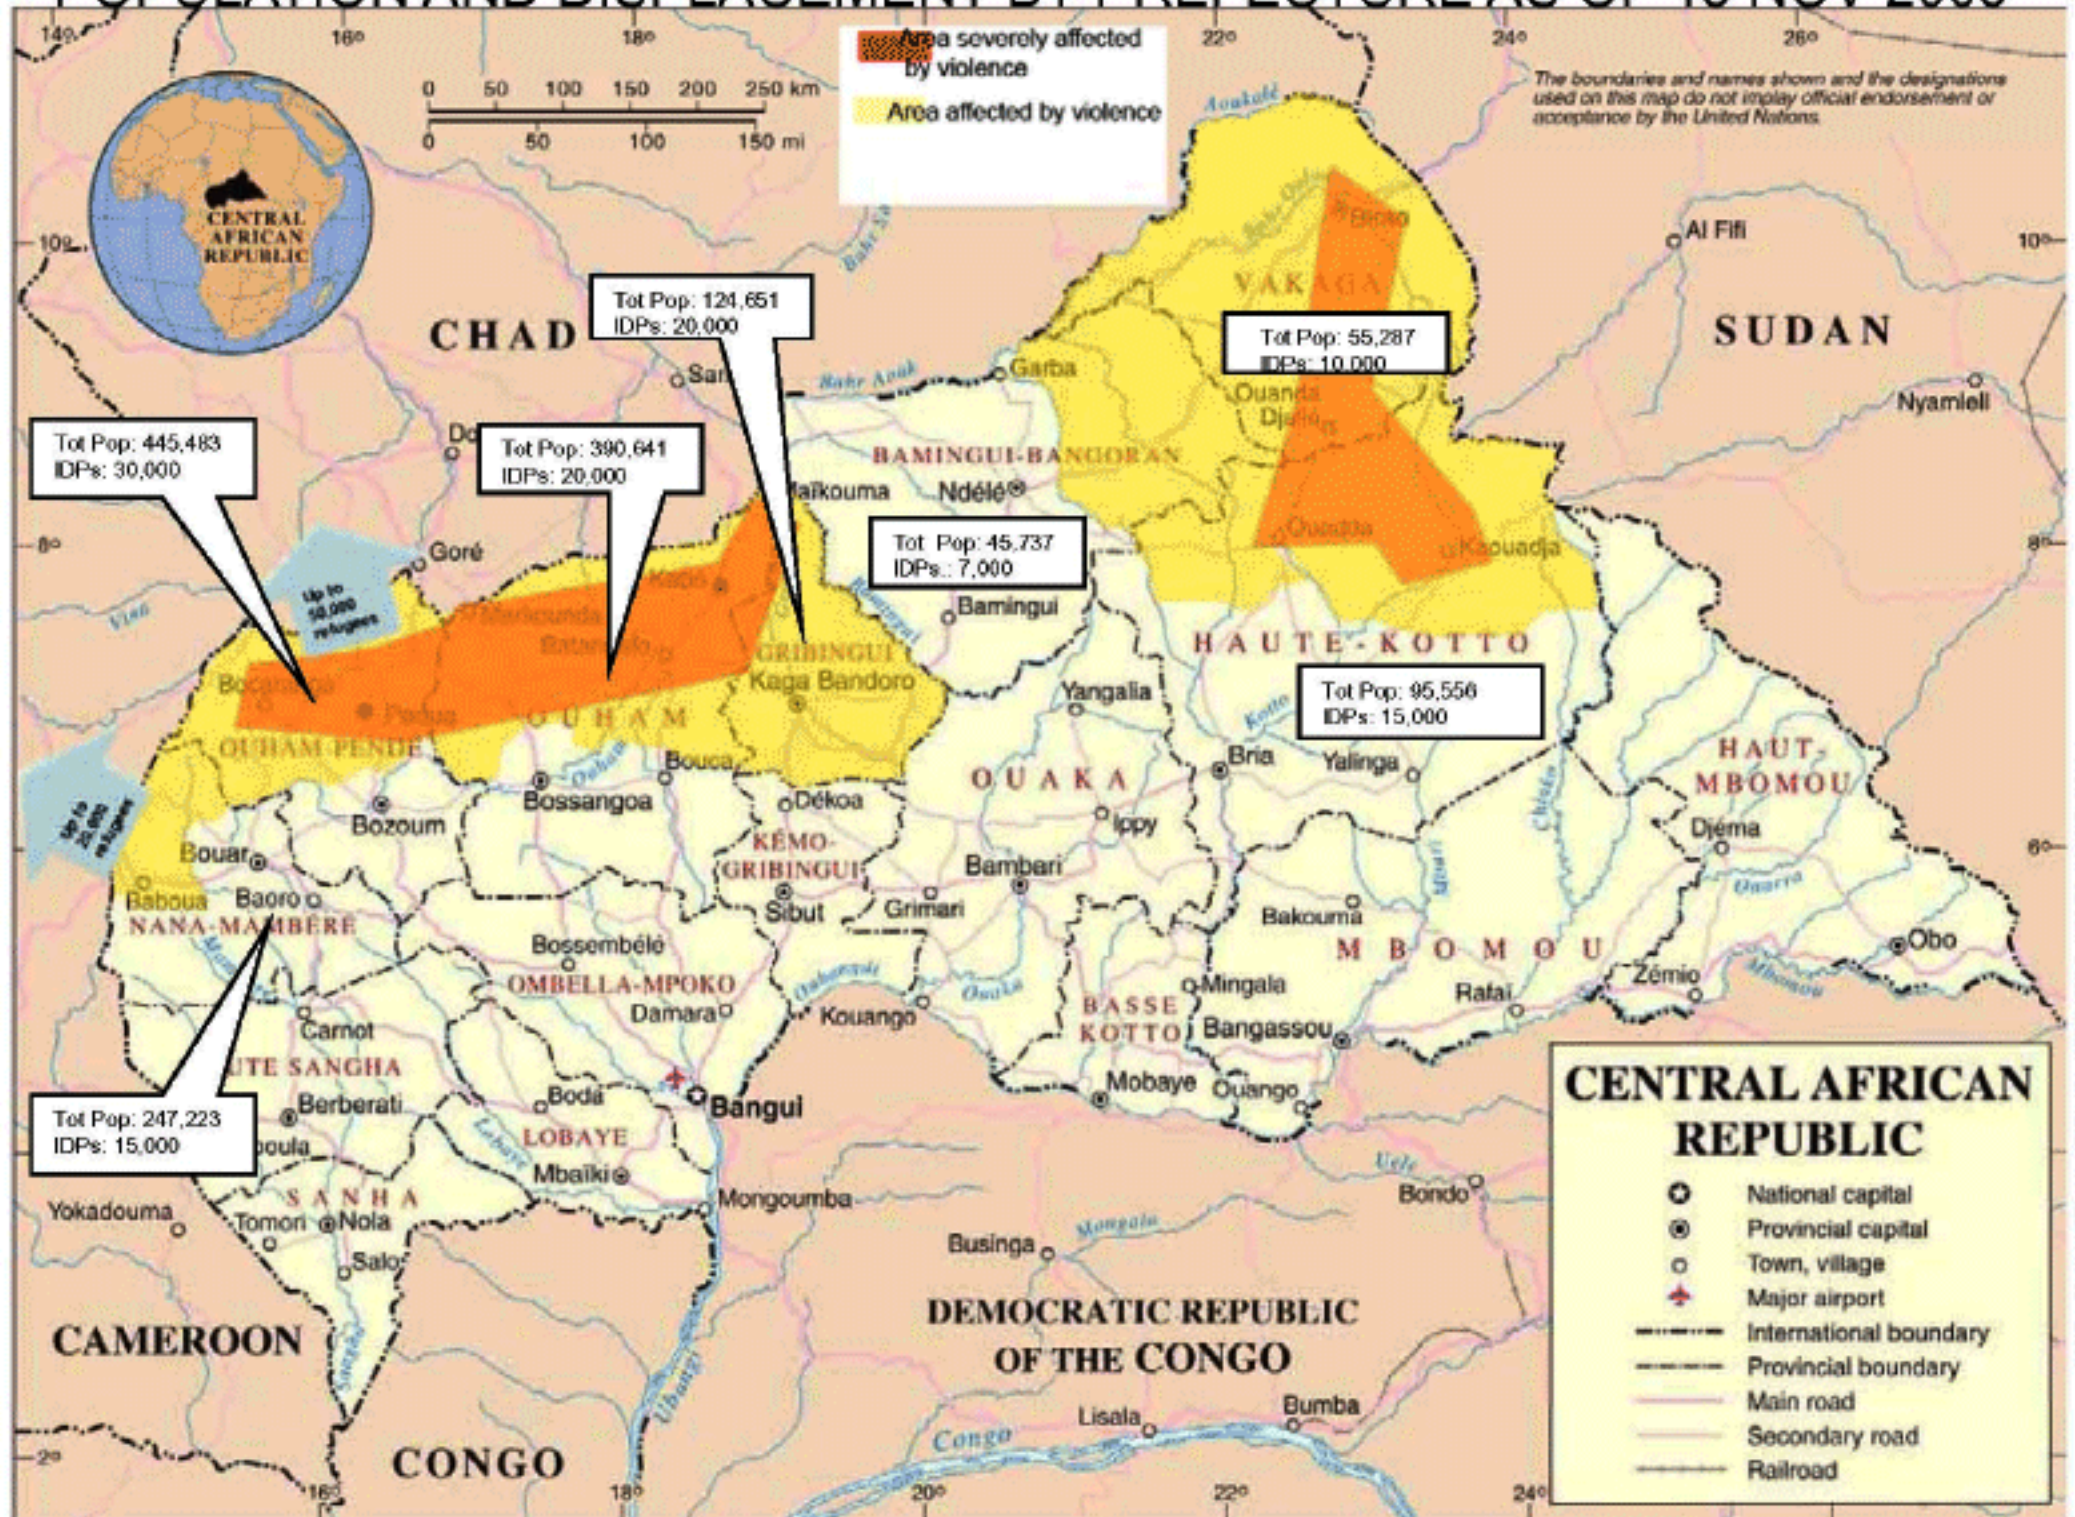

POPULATION AND DISPLACEMENT BY PREFECTURE AS OF 15 NOV 2006

Population figures are based on UNFPA 2006 estimates.

The HCPT estimates an additional 30,000 pastoralists are displaced from their traditional routes by generalised insecurity. Total estimated number of IDPs stands at 147,000 people.