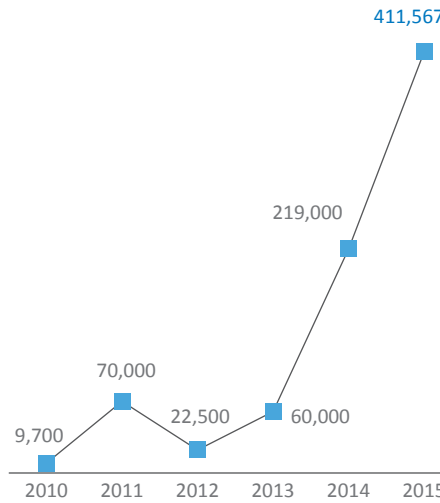

# Refugees and migrants crossing the Mediterranean to Europe

Overview of arrival trends as of 14 September 2015

2015 arrivals as of 14 September 2015

**411,567** arrivals by sea

**2,900** dead/missing

2014

**219,000** arrivals by sea

**3,500** dead/missing

## Comparison 2014 - 2015 (Jan-Sep)

Arrivals by sea

Evolution of sea arrivals to Europe

Top 5 nationalities for the period Jan - Sep 2015