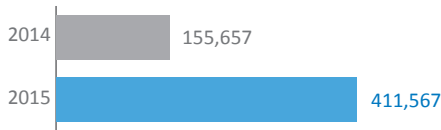

Comparison 2014 - 2015 (Jan-Sep)

Arrivals by sea