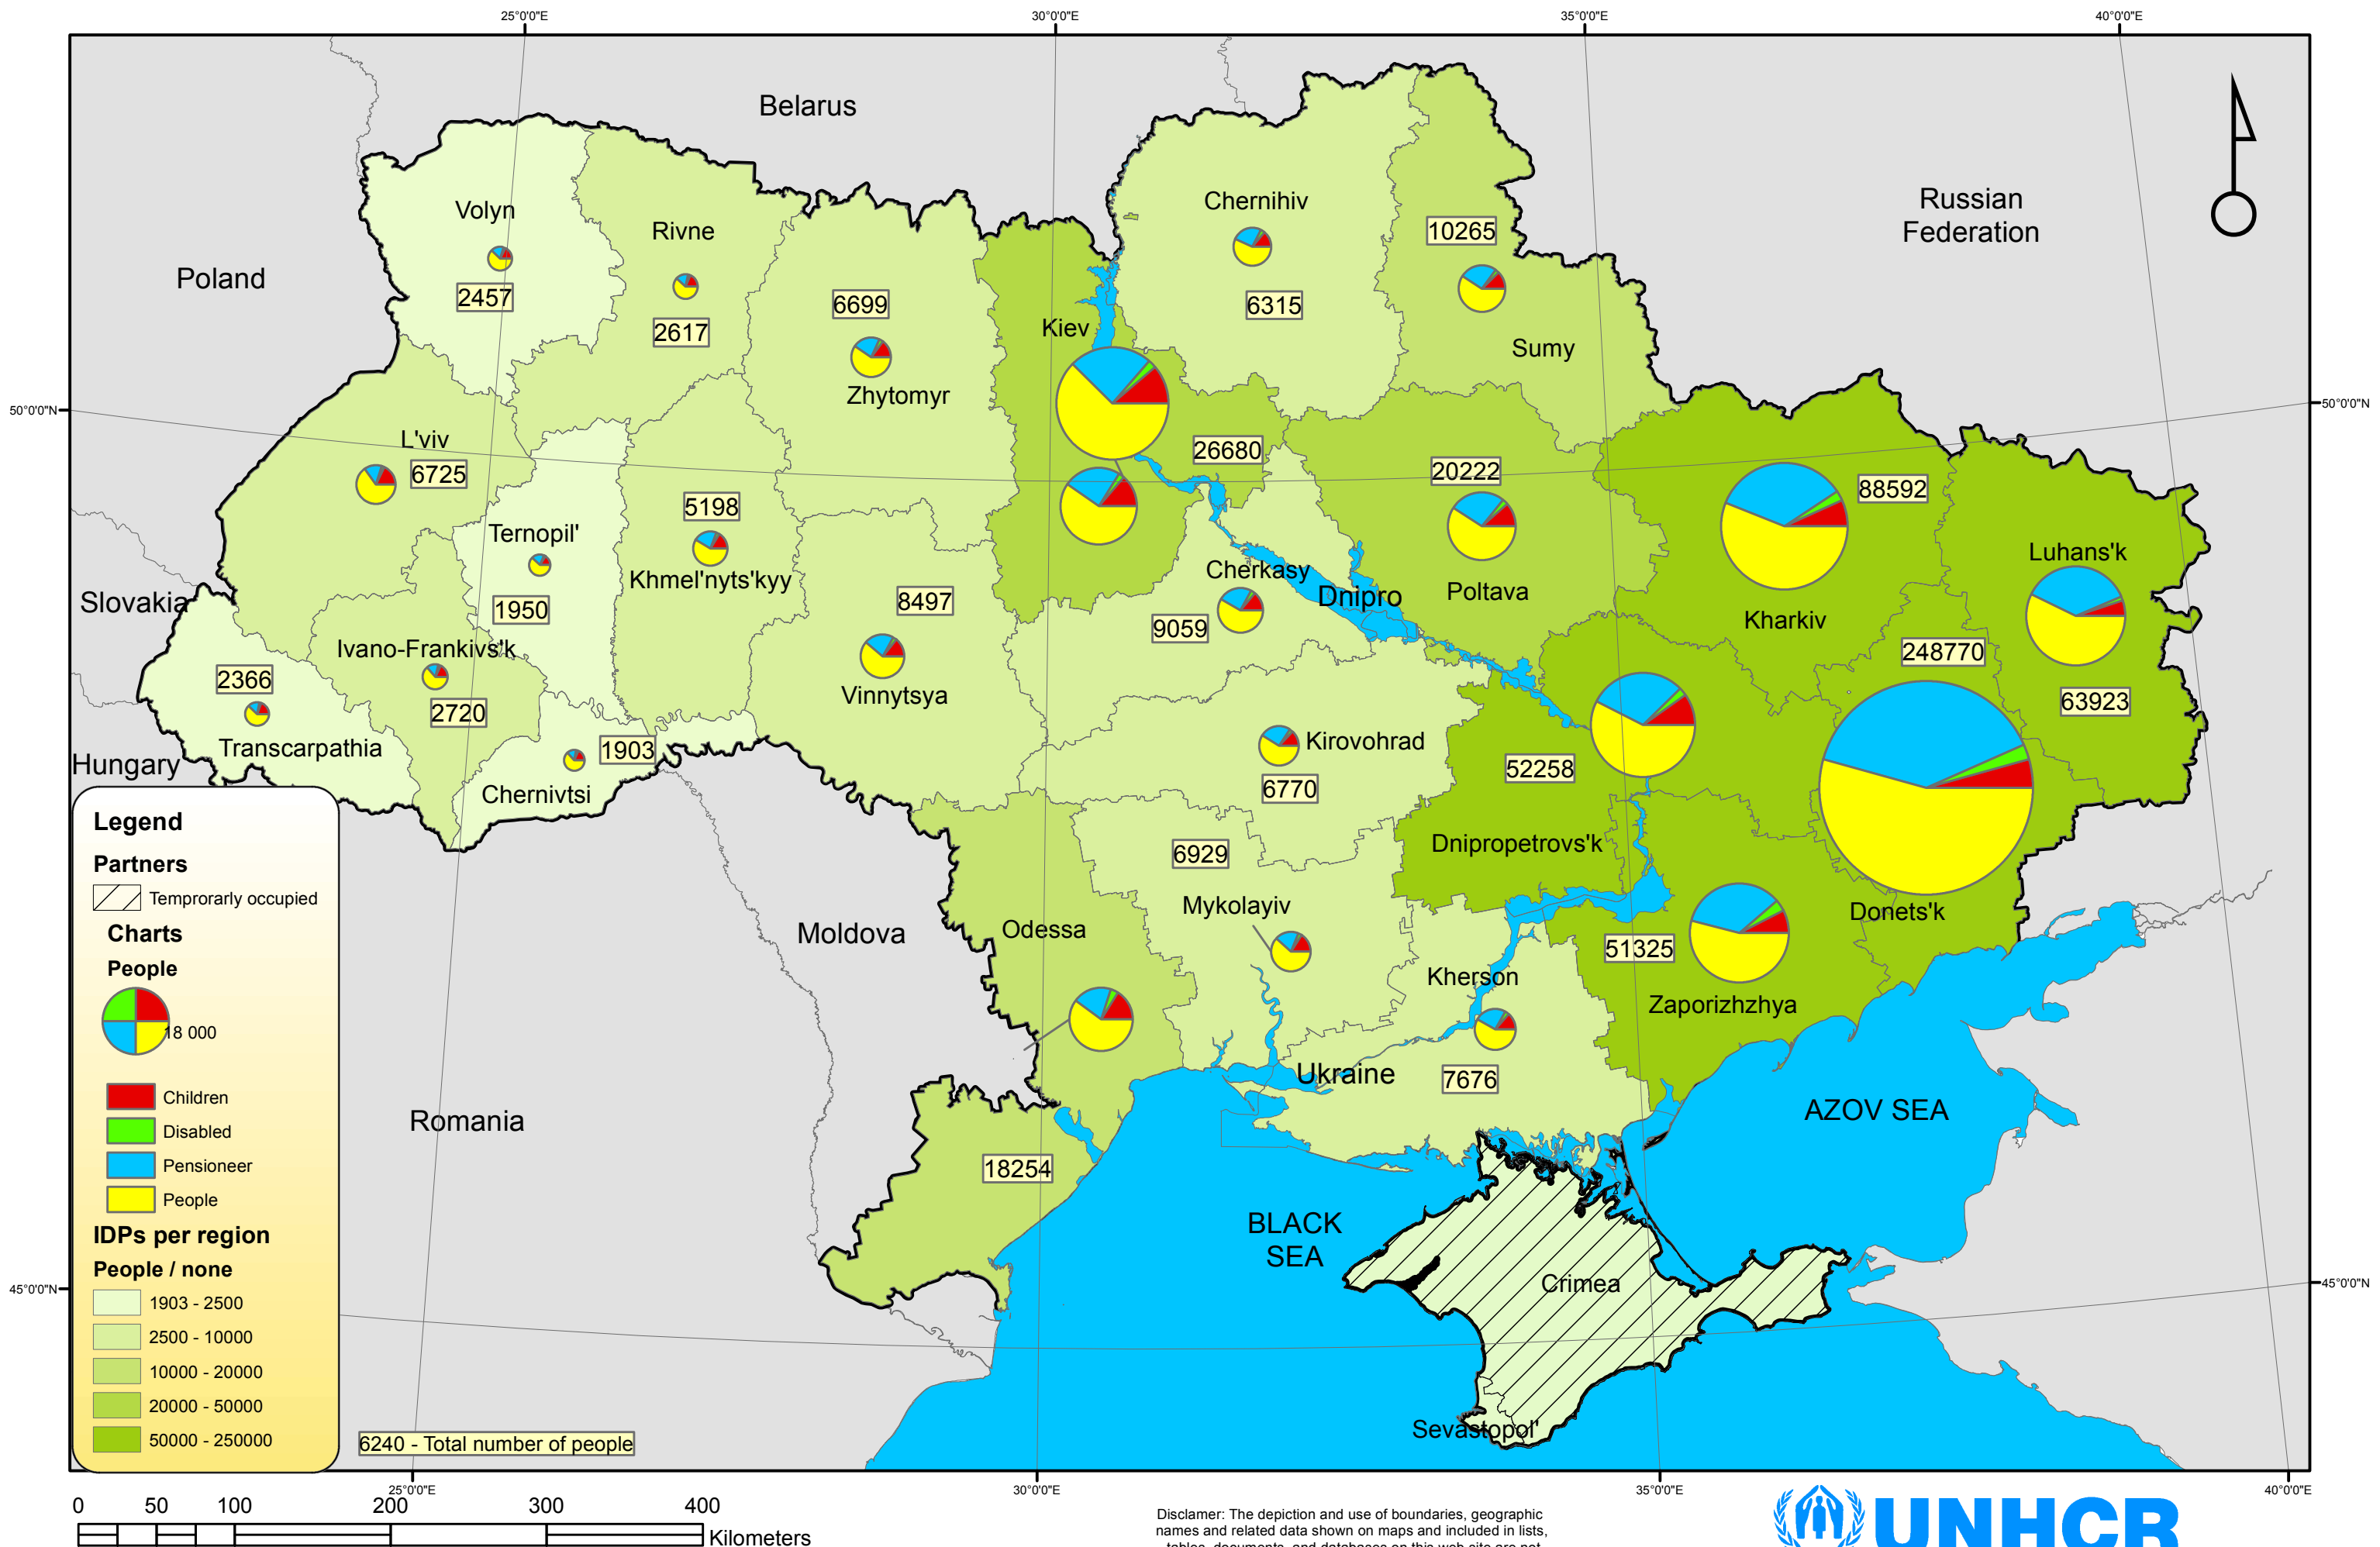

Ukraine internal displacement map from temporarily occupied territory and zone of ATO as of 22.12.2014

Source: Ministry of Social Policy.
The borders and shapes were provided by the State Scientific and Production Enterprise "Kartographia"