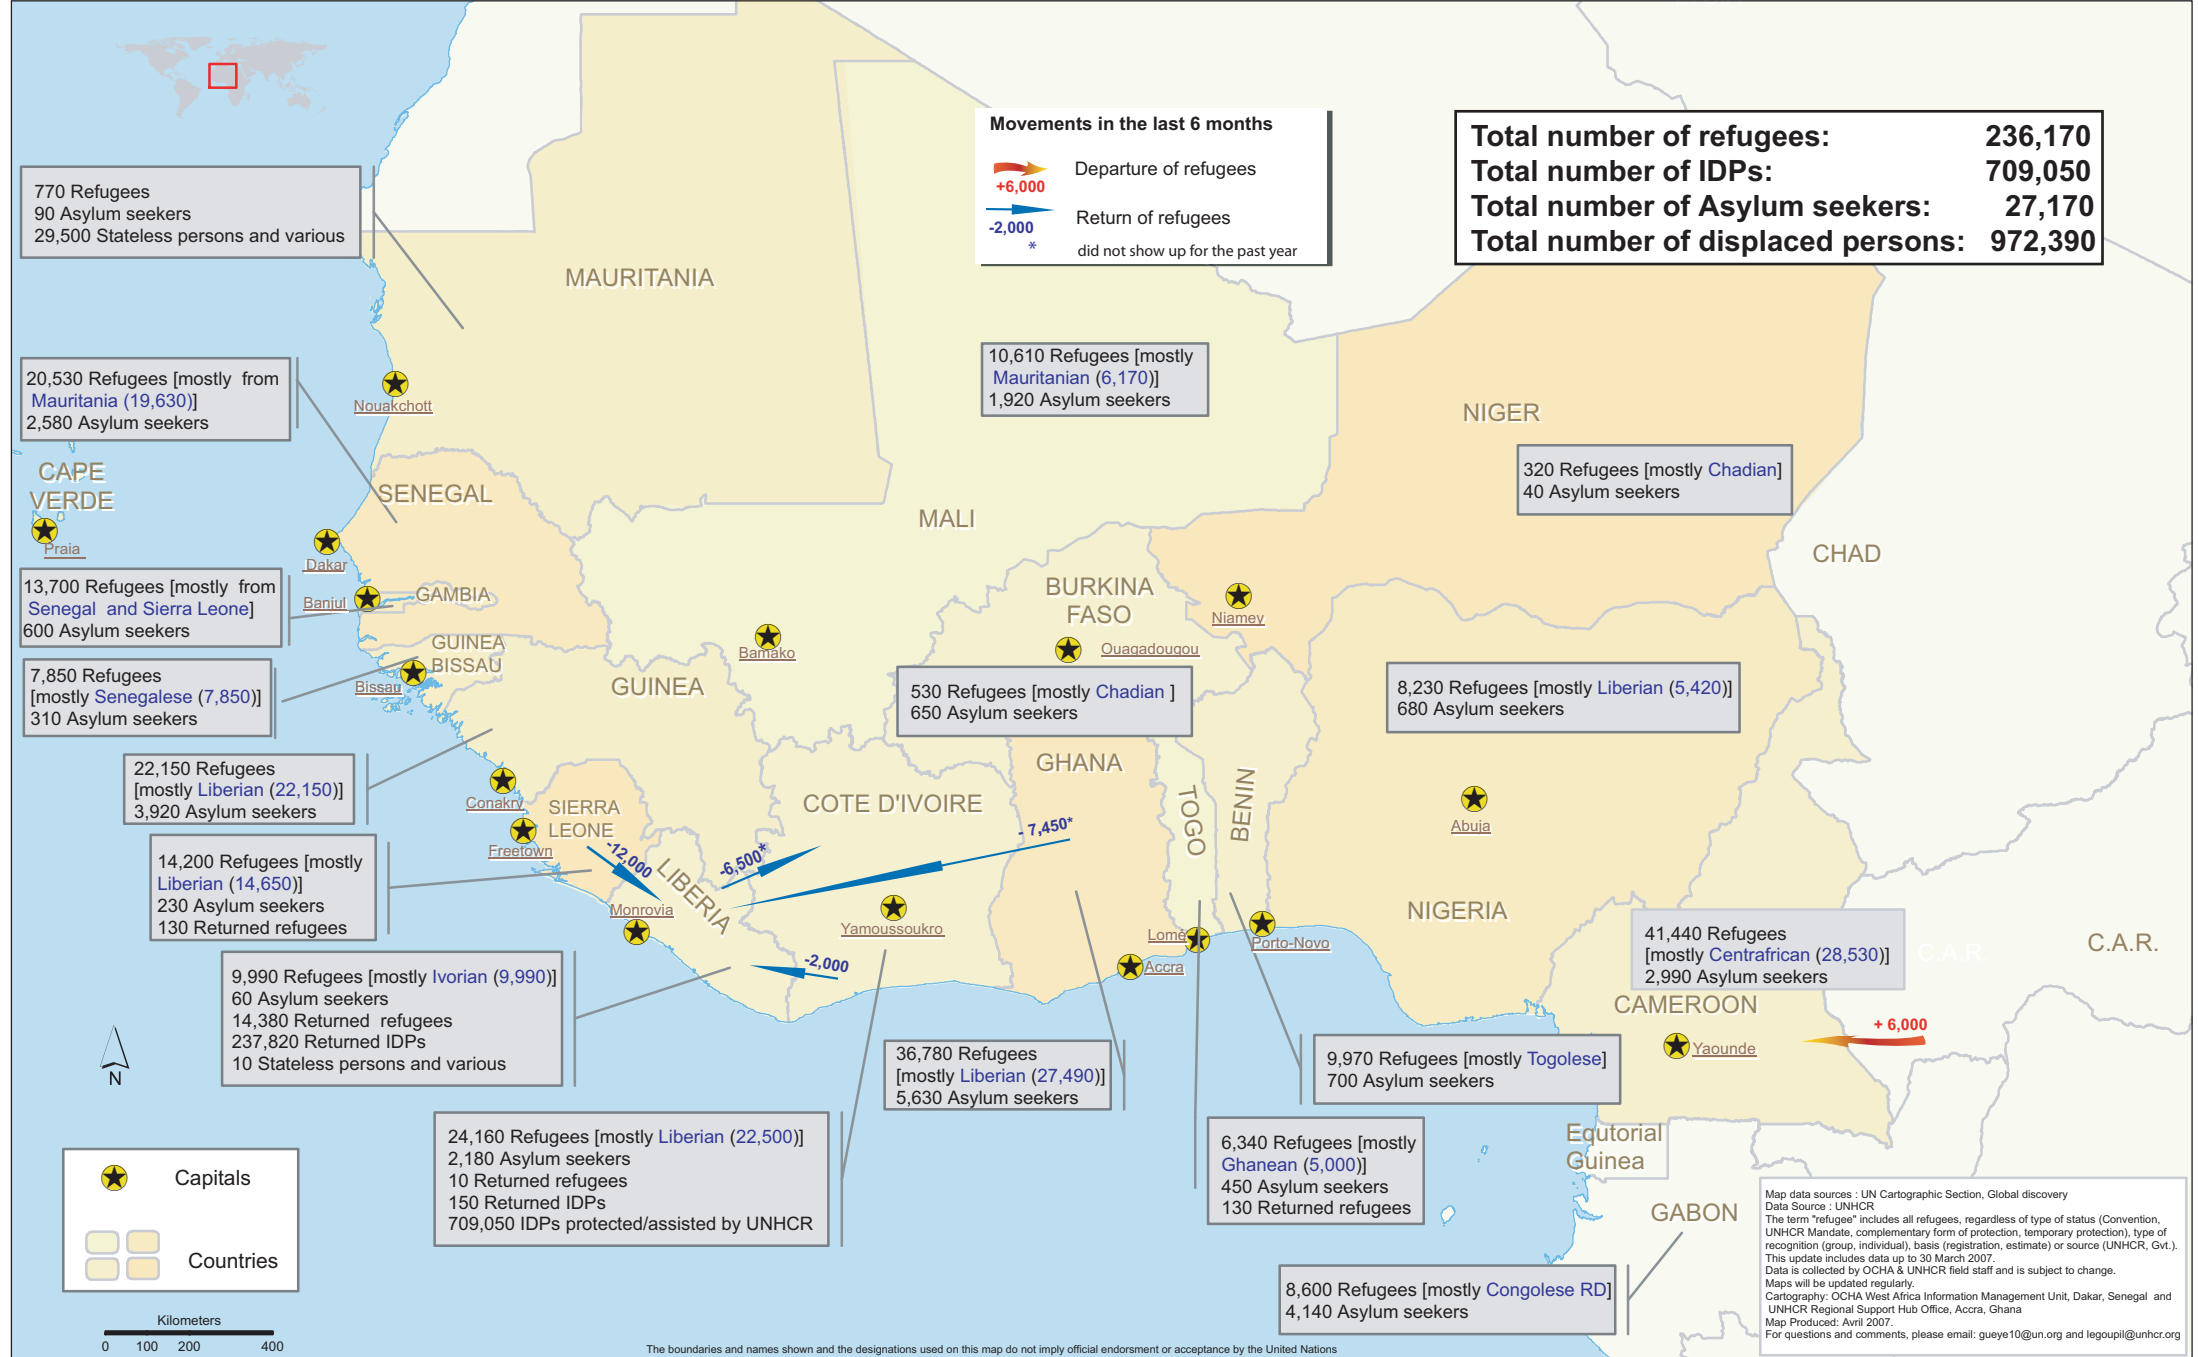

West Africa - Displaced populations - August 2007

Data are provisional and subject to change. Figures are rounded to nearest 10

The UN Refugee Agency
Regional Support Hub for Western & Central Africa

"A refugee is a person who, owing to a well-founded fear of being persecuted for reasons of race, religion, nationality, membership of a particular social group, or political opinion, is outside the country of his nationality, and is unable to or, owing to such fear, is unwilling to avail himself of the protection of that country"

"Internally displaced persons are persons or groups of persons who have been forced or obliged to flee or leave their homes or places of habitual residence, in particular as a result of or in order to avoid the effects of armed conflict, situations of generalized violence, violations of human rights or natural or human-made disasters, and who have not crossed an internationally recognized state border"