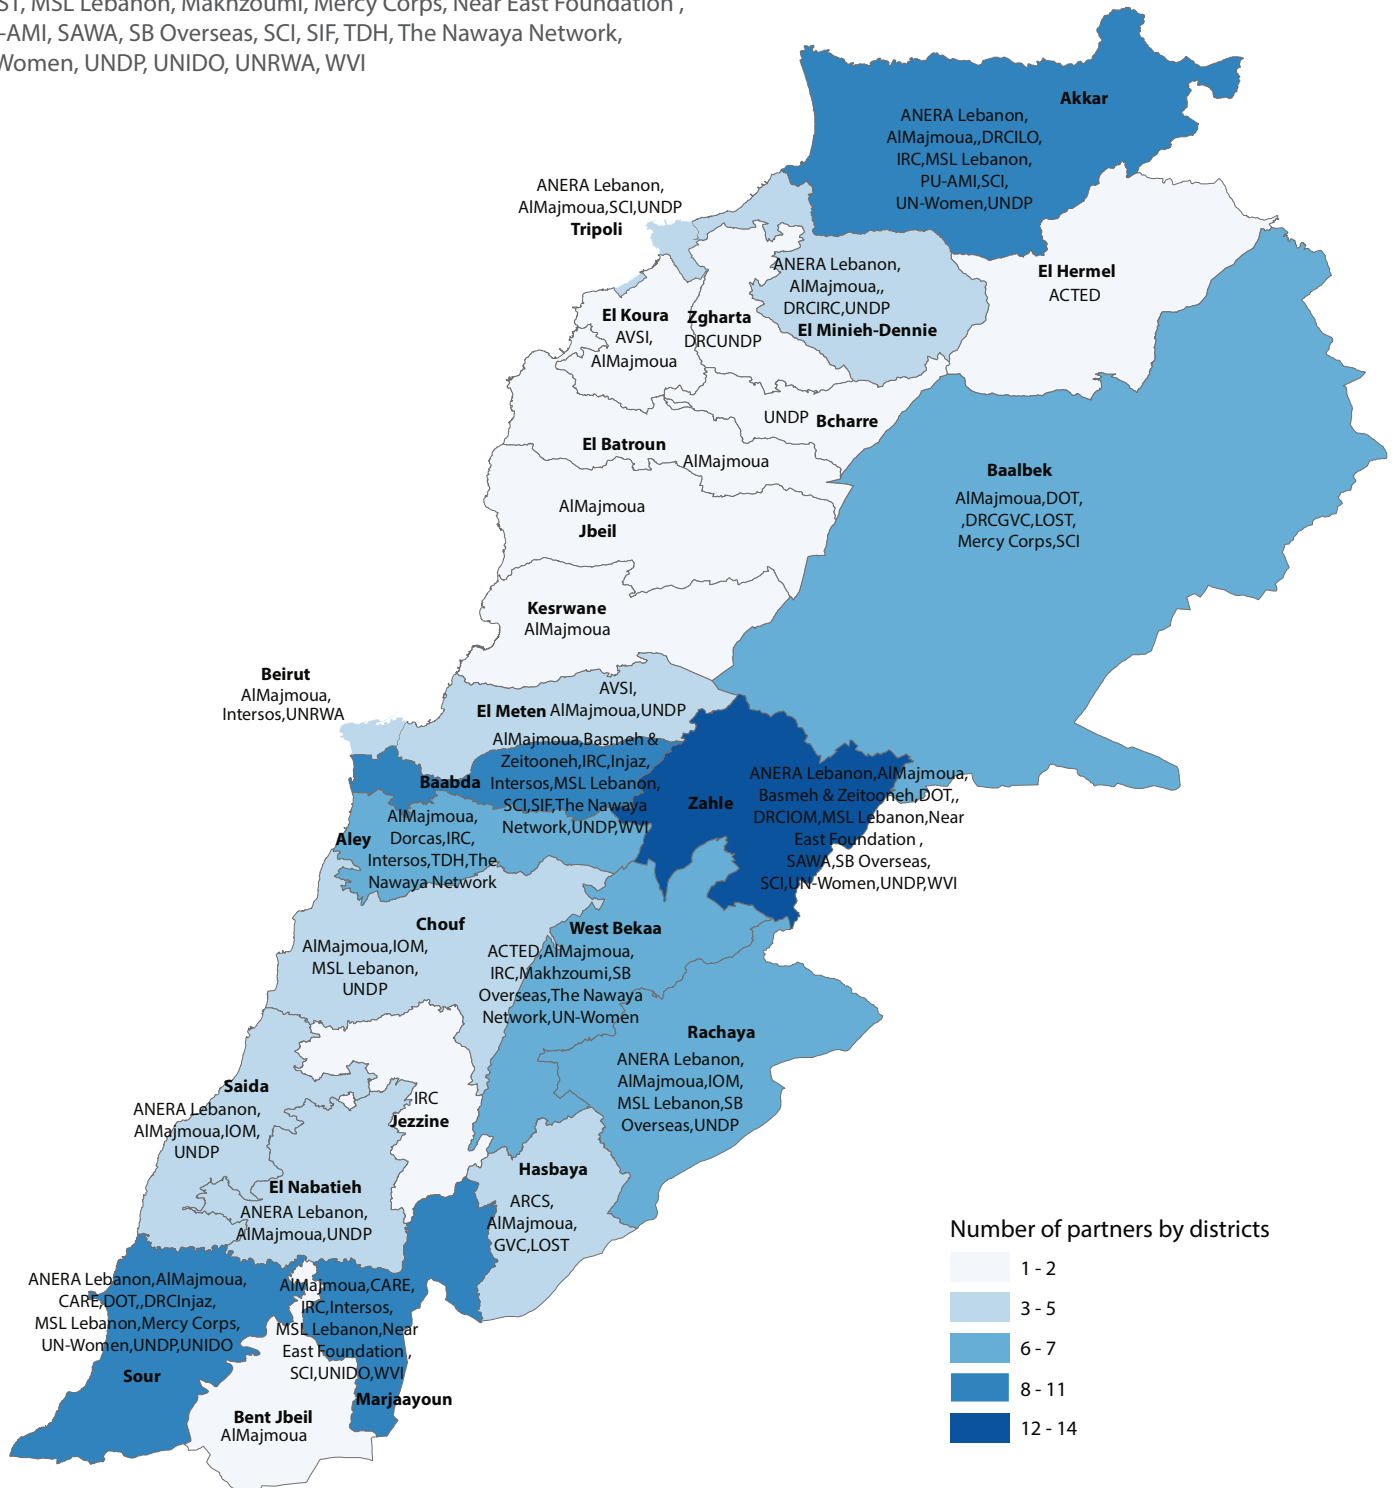

Organizations per district

The achievements described in this dashboard are the collective work of the following 34 organizations:

ACTED, ANERA Lebanon, ARCS, AVSI, AIMajmoua, BIAT, Basmeh & Zeitooneh, CARE, DOT, DRC, Dorcas, GVC, ILO, IOM, IRC, Injaz, Intersos, LOST, MSL Lebanon, Makhzoumi, Mercy Corps, Near East Foundation, PU-AMI, SAWA, SB Overseas, SCI, SIF, TDH, The Nawayya Network, N-Women, UNDP, UNIDO, UNRWA, WVI

Note: This map has been produced by UNDP based on maps and material provided by the Government of Lebanon for Inter Agency operational purposes. It does not constitute an official United Nations map. The designations employed and the presentation of material on this map do not imply the expression of any opinion whatsoever on the part of the Secretariat of the United Nations concerning the legal status of any country, territory, city or area or of its authorities, or concerning the delimitation of its frontiers or boundaries.